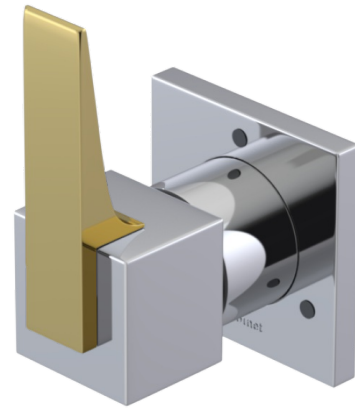

23RSLCHBB Specifications

ADJUSTABLE SLIDE BAR WITH HAND HELD SHOWER ASSEMBLY

WALL MOUNT TUB SPOUT

THREE WAY DIVERTER WITH SHUT-OFFS IN BETWEEN FUNCTIONS

4" SHOWER HEAD WITH WALL MOUNT 16" SHOWER ARM & FLANGE

TEMPERATURE CONTROL VALVE WITH STOPS

INTEGRAL SUPPLY WITH 1/2" NPT X 1/2" NPSM X 3" NIPPLE