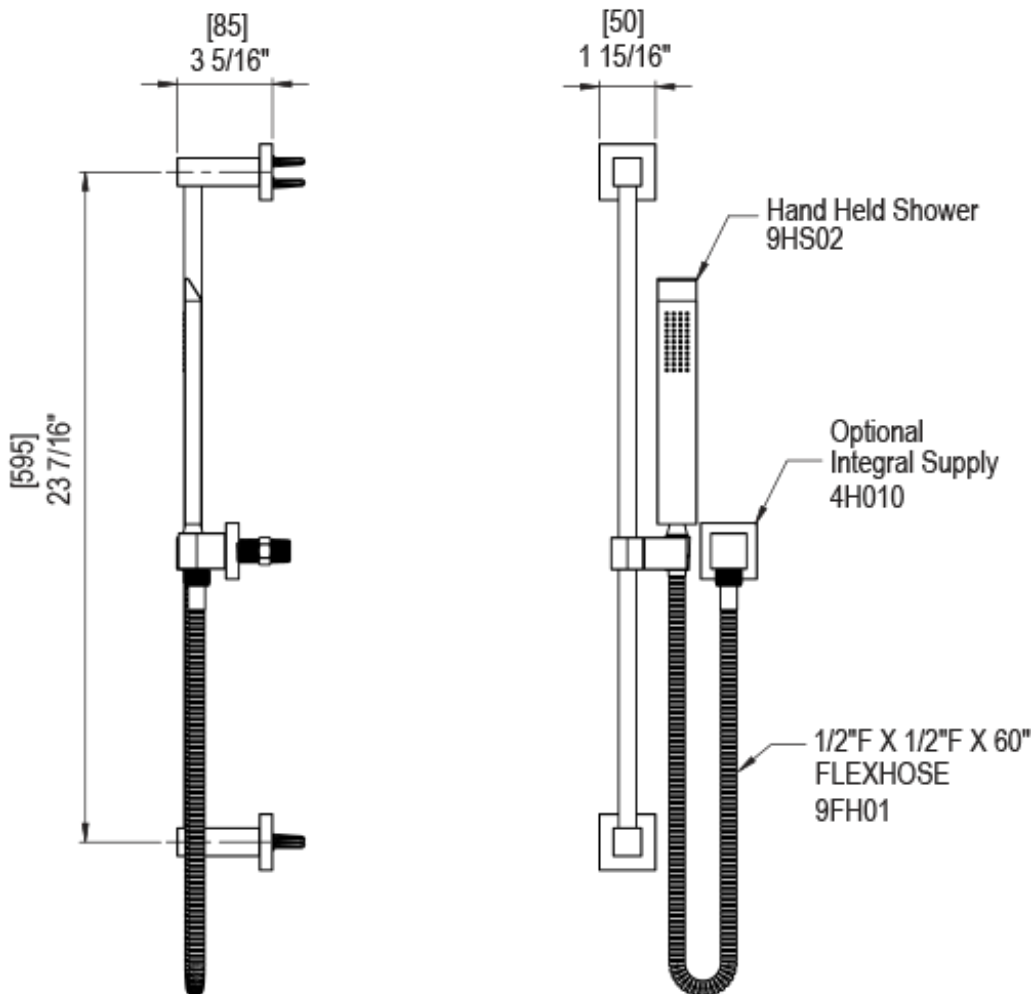

23RSLCHBB Specifications

ADJUSTABLE SLIDE BAR WITH HAND HELD SHOWER ASSEMBLY

WALL MOUNT TUB SPOUT

THREE WAY DIVERTER WITH SHUT-OFFS IN BETWEEN FUNCTIONS

4" SHOWER HEAD WITH WALL MOUNT 16" SHOWER ARM & FLANGE

TEMPERATURE CONTROL VALVE WITH STOPS

INTEGRAL SUPPLY WITH 1/2" NPT X 1/2" NPSM X 3" NIPPLE