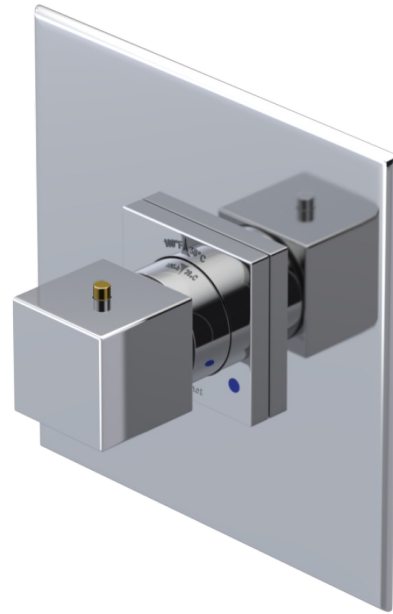

23RSLCHBB Specifications

ADJUSTABLE SLIDE BAR WITH HAND HELD SHOWER ASSEMBLY

WALL MOUNT TUB SPOUT

THREE WAY DIVERTER WITH SHUT-OFFS IN BETWEEN FUNCTIONS

4" SHOWER HEAD WITH WALL MOUNT 16" SHOWER ARM & FLANGE

TEMPERATURE CONTROL VALVE WITH STOPS

INTEGRAL SUPPLY WITH 1/2" NPT X 1/2" NPSM X 3" NIPPLE