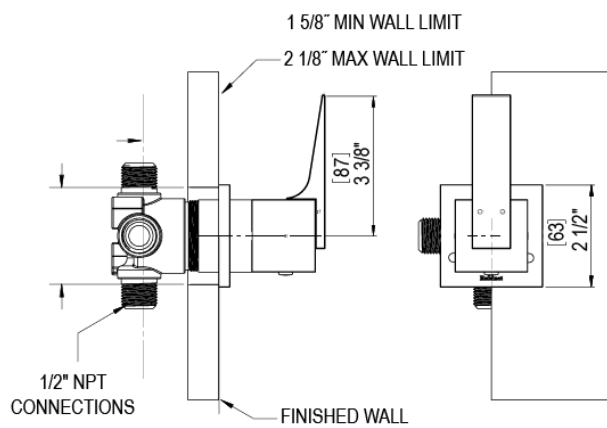

23RSLCHBB Specifications

ADJUSTABLE SLIDE BAR WITH HAND HELD SHOWER ASSEMBLY

WALL MOUNT TUB SPOUT

THREE WAY DIVERTER WITH SHUT-OFFS IN BETWEEN FUNCTIONS

4" SHOWER HEAD WITH WALL MOUNT 16" SHOWER ARM & FLANGE

TEMPERATURE CONTROL VALVE WITH STOPS

INTEGRAL SUPPLY WITH 1/2" NPT X 1/2" NPSM X 3" NIPPLE