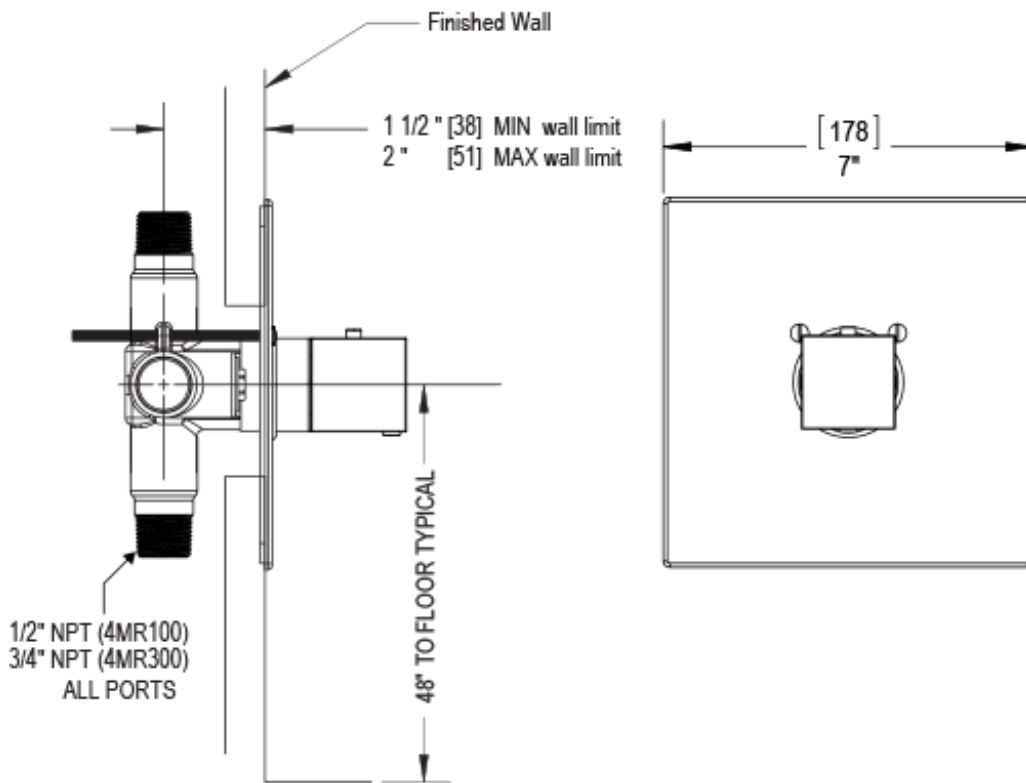

23RSLCHBB Specifications

ADJUSTABLE SLIDE BAR WITH HAND HELD SHOWER ASSEMBLY

WALL MOUNT TUB SPOUT

THREE WAY DIVERTER WITH SHUT-OFFS IN BETWEEN FUNCTIONS

4" SHOWER HEAD WITH WALL MOUNT 16" SHOWER ARM & FLANGE

TEMPERATURE CONTROL VALVE WITH STOPS

INTEGRAL SUPPLY WITH 1/2" NPT X 1/2" NPSM X 3" NIPPLE