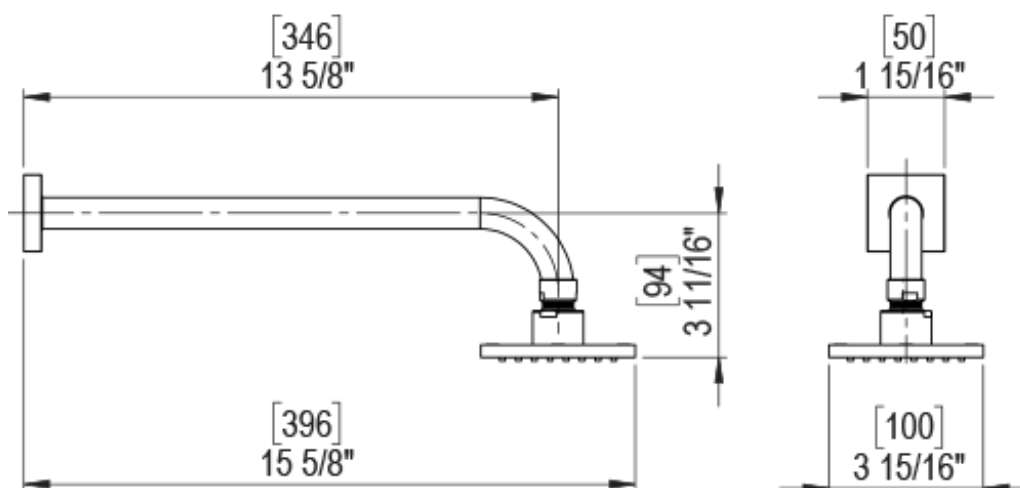

23RSLCHBB Specifications

ADJUSTABLE SLIDE BAR WITH HAND HELD SHOWER ASSEMBLY

WALL MOUNT TUB SPOUT

THREE WAY DIVERTER WITH SHUT-OFFS IN BETWEEN FUNCTIONS

4" SHOWER HEAD WITH WALL MOUNT 16" SHOWER ARM & FLANGE

TEMPERATURE CONTROL VALVE WITH STOPS

INTEGRAL SUPPLY WITH 1/2" NPT X 1/2" NPSM X 3" NIPPLE