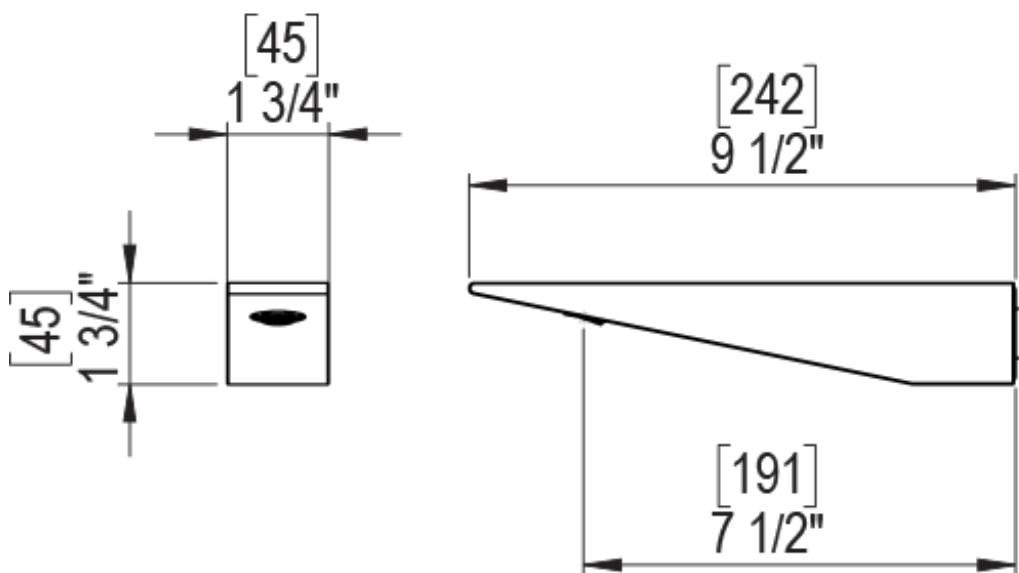

23RSLCHBB Specifications

ADJUSTABLE SLIDE BAR WITH HAND HELD SHOWER ASSEMBLY

WALL MOUNT TUB SPOUT

THREE WAY DIVERTER WITH SHUT-OFFS IN BETWEEN FUNCTIONS

4" SHOWER HEAD WITH WALL MOUNT 16" SHOWER ARM & FLANGE

TEMPERATURE CONTROL VALVE WITH STOPS

INTEGRAL SUPPLY WITH 1/2" NPT X 1/2" NPSM X 3" NIPPLE