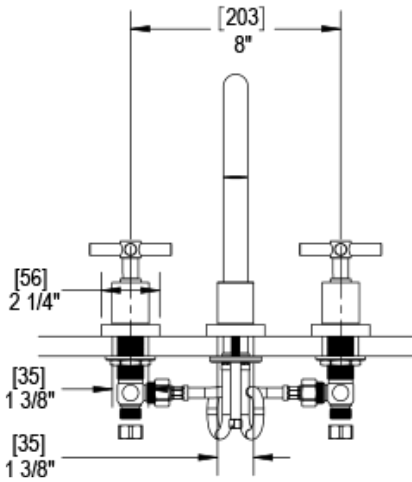

1

HOLE SIZE
Ø 1 3/8 "

*** Aerator Removal**

FEATURES:

- Brass construction with choice of 22 finishes
- Two lever or cross handles
- Quarter turn Ceramic Disk cartridges
- 1.2 gpm @ 60 psi (Helps meet CalGreen regulation)