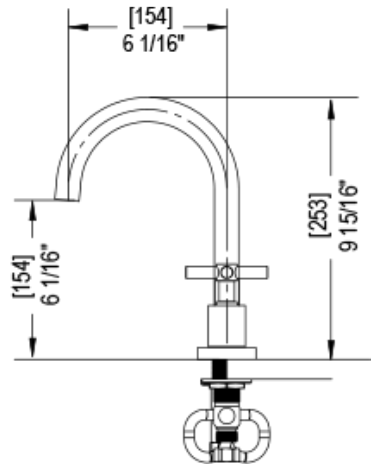

1

HOLE SIZE
Ø 1 3/8 "

*** Aerator Removal**

FEATURES:

- Brass construction with choice of 22 finishes
- Two lever or cross handles
- Quarter turn Ceramic Disk cartridges
- 1.2 gpm @ 60 psi (Helps meet CalGreen regulation)