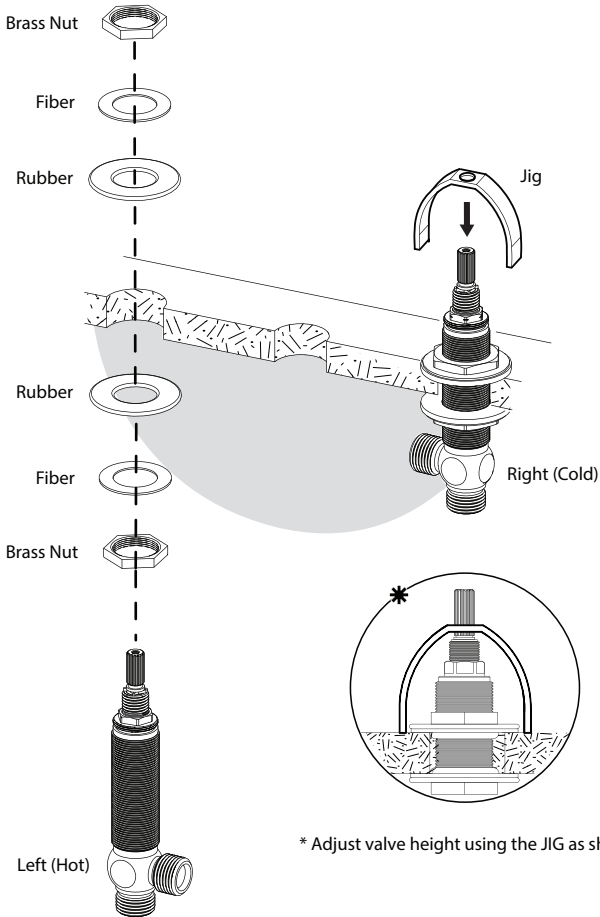

ASSEMBLY INSTRUCTION**1AGLL or C**

WIDESPREAD LAVATORY SET

**1AGLL****1AGLC****REMOVAL OF FAUCET:**

Always turn the water supply off before removing the existing faucet or disassembling a valve. Open both faucet handles to relieve water pressure and to ensure that the water has been successfully turned off.

1

HOLE SIZE
Ø 1 3/8 "

*** Aerator Removal**

FEATURES:

- Brass construction with choice of 22 finishes
- Two lever or cross handles
- Quarter turn Ceramic Disk cartridges
- 1.2 gpm @ 60 psi (Helps meet CalGreen regulation)