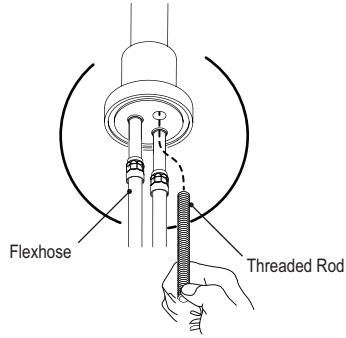

1

HOLE SIZE
Ø 1 3/8 "

*** Aerator Removal**

FEATURES:

- Brass construction with choice of 22 finishes
- Two lever or cross handles
- Quarter turn Ceramic Disk cartridges
- 1.2 gpm @ 60 psi (Helps meet CalGreen regulation)