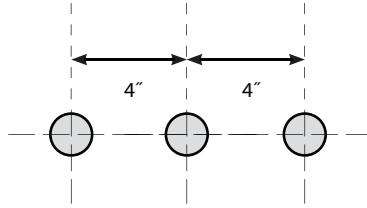

1

HOLE SIZE
Ø 1 3/8 "

*** Aerator Removal**

FEATURES:

- Brass construction with choice of 22 finishes
- Two lever or cross handles
- Quarter turn Ceramic Disk cartridges
- 1.2 gpm @ 60 psi (Helps meet CalGreen regulation)