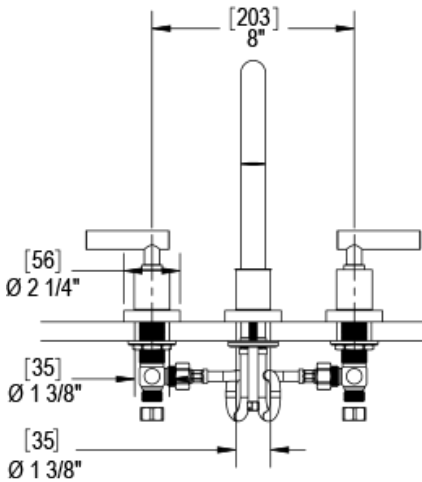

1

HOLE SIZE
Ø 1 3/8 "

*** Aerator Removal**

FEATURES:

- Brass construction with choice of 22 finishes
- Two lever or cross handles
- Quarter turn Ceramic Disk cartridges
- 1.2 gpm @ 60 psi (Helps meet CalGreen regulation)