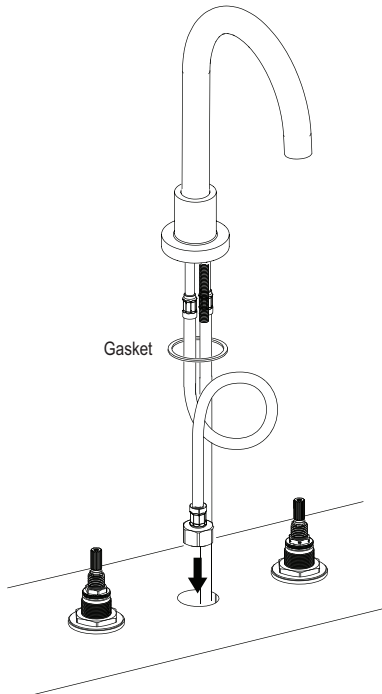

ASSEMBLY INSTRUCTION**1AGLL or C**

WIDESPREAD LAVATORY SET

**1AGLL****1AGLC****REMOVAL OF FAUCET:**

Always turn the water supply off before removing the existing faucet or disassembling a valve. Open both faucet handles to relieve water pressure and to ensure that the water has been successfully turned off.

1

HOLE SIZE
Ø 1 3/8 "

*** Aerator Removal**

FEATURES:

- Brass construction with choice of 22 finishes
- Two lever or cross handles
- Quarter turn Ceramic Disk cartridges
- 1.2 gpm @ 60 psi (Helps meet CalGreen regulation)