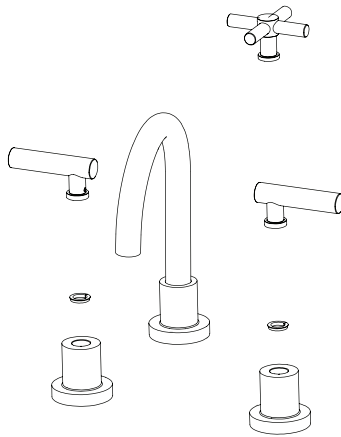

ASSEMBLY INSTRUCTION**1AGLL or C**

WIDESPREAD LAVATORY SET

**1AGLL****1AGLC****REMOVAL OF FAUCET:**

Always turn the water supply off before removing the existing faucet or disassembling a valve. Open both faucet handles to relieve water pressure and to ensure that the water has been successfully turned off.

1

HOLE SIZE
Ø 1 3/8 "

*** Aerator Removal**

FEATURES:

- Brass construction with choice of 22 finishes
- Two lever or cross handles
- Quarter turn Ceramic Disk cartridges
- 1.2 gpm @ 60 psi (Helps meet CalGreen regulation)