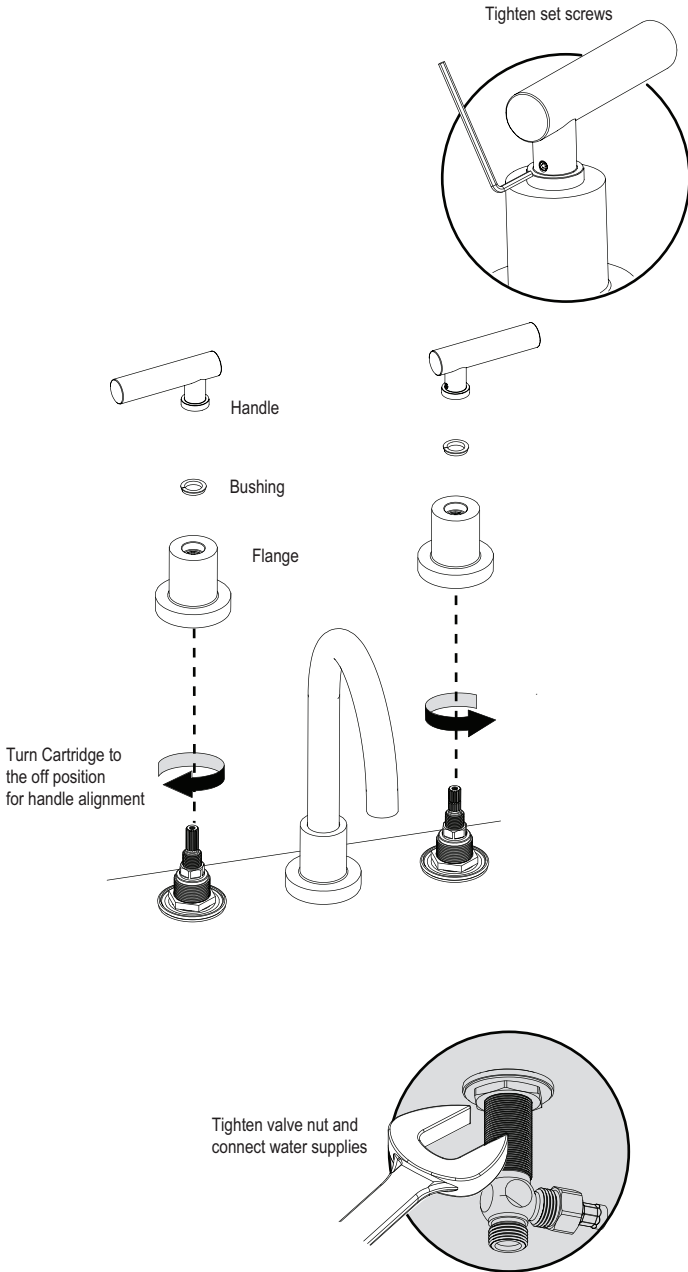

ASSEMBLY INSTRUCTION**1AGLL or C**

WIDESPREAD LAVATORY SET

**1AGLL****1AGLC****REMOVAL OF FAUCET:**

Always turn the water supply off before removing the existing faucet or disassembling a valve. Open both faucet handles to relieve water pressure and to ensure that the water has been successfully turned off.

1

HOLE SIZE
Ø 1 3/8 "

*** Aerator Removal**

FEATURES:

- Brass construction with choice of 22 finishes
- Two lever or cross handles
- Quarter turn Ceramic Disk cartridges
- 1.2 gpm @ 60 psi (Helps meet CalGreen regulation)