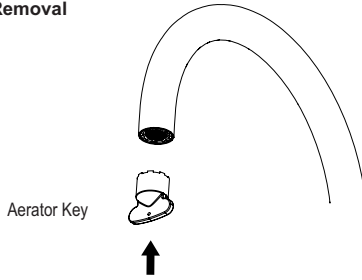

1

HOLE SIZE
Ø 1 3/8 "

*** Aerator Removal**

FEATURES:

- Brass construction with choice of 22 finishes
- Two lever or cross handles
- Quarter turn Ceramic Disk cartridges
- 1.2 gpm @ 60 psi (Helps meet CalGreen regulation)