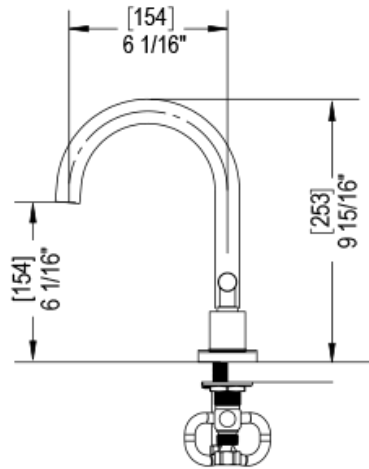

1

HOLE SIZE
Ø 1 3/8 "

*** Aerator Removal**

FEATURES:

- Brass construction with choice of 22 finishes
- Two lever or cross handles
- Quarter turn Ceramic Disk cartridges
- 1.2 gpm @ 60 psi (Helps meet CalGreen regulation)