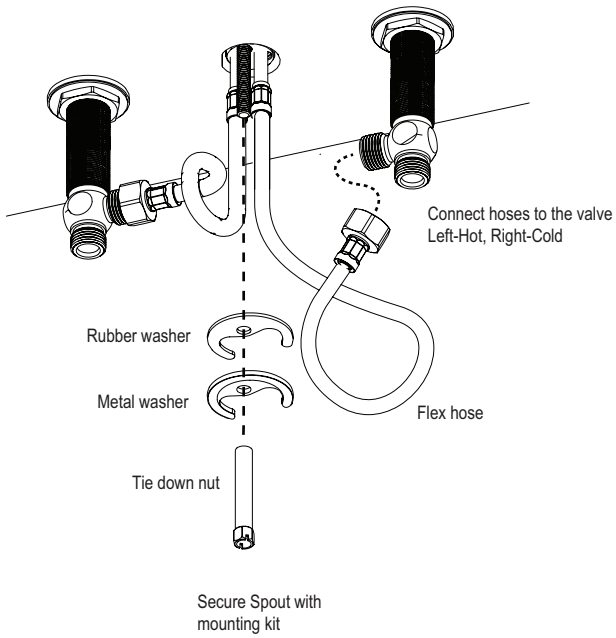

ASSEMBLY INSTRUCTION**1AGLL or C**

WIDESPREAD LAVATORY SET

**1AGLL****1AGLC****REMOVAL OF FAUCET:**

Always turn the water supply off before removing the existing faucet or disassembling a valve. Open both faucet handles to relieve water pressure and to ensure that the water has been successfully turned off.

1

HOLE SIZE
Ø 1 3/8 "

*** Aerator Removal**

FEATURES:

- Brass construction with choice of 22 finishes
- Two lever or cross handles
- Quarter turn Ceramic Disk cartridges
- 1.2 gpm @ 60 psi (Helps meet CalGreen regulation)