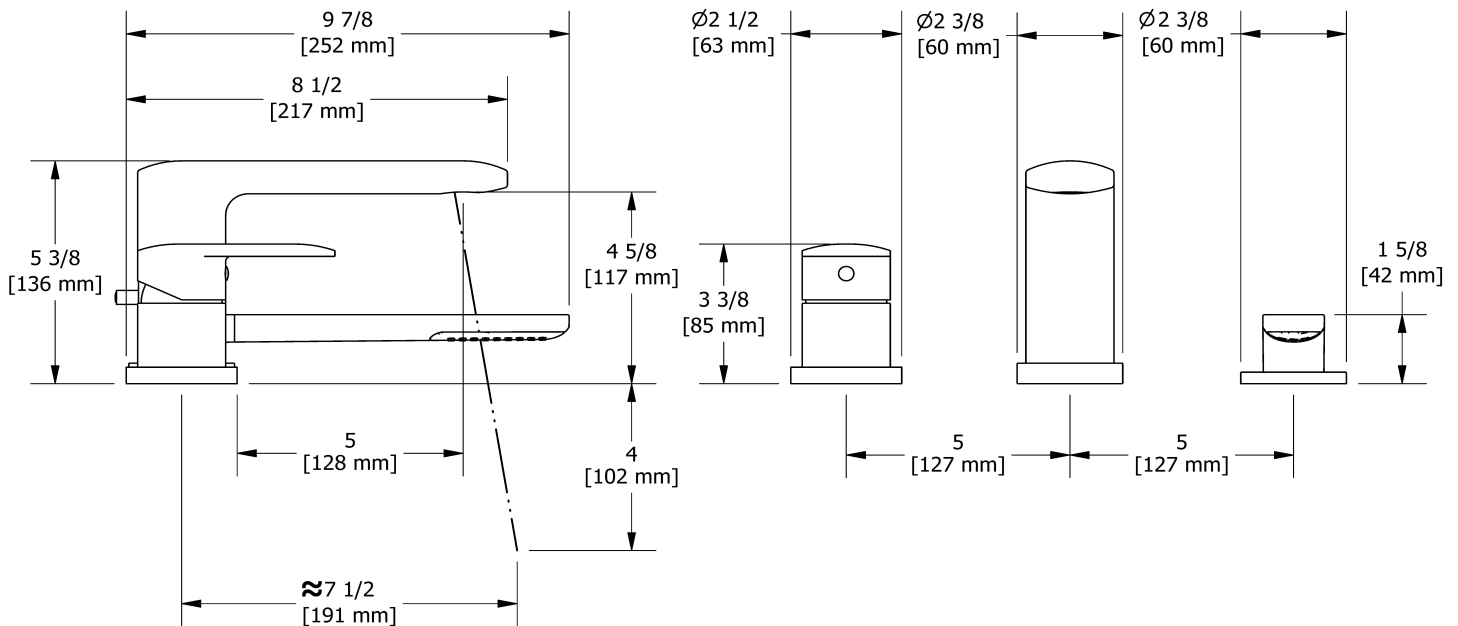

Sizes, models and finishes may differ from those presented.

Warranty

This **Riobel PRO**, product you have purchased carries a Limited LIFETIME warranty on their cartridge. All working parts and finishes are guaranteed for a period of five (5) years from the initial purchase date against all manufacturing defects. All electric and/or electronic parts are covered by a 5-years limited warranty. The warranty offered on our products will be honored only if the installation is performed by a certified master plumber.

Customer Service

Ontario, West Canada : 888-287-5354 Quebec, Maritimes, United States : 866-473-8442