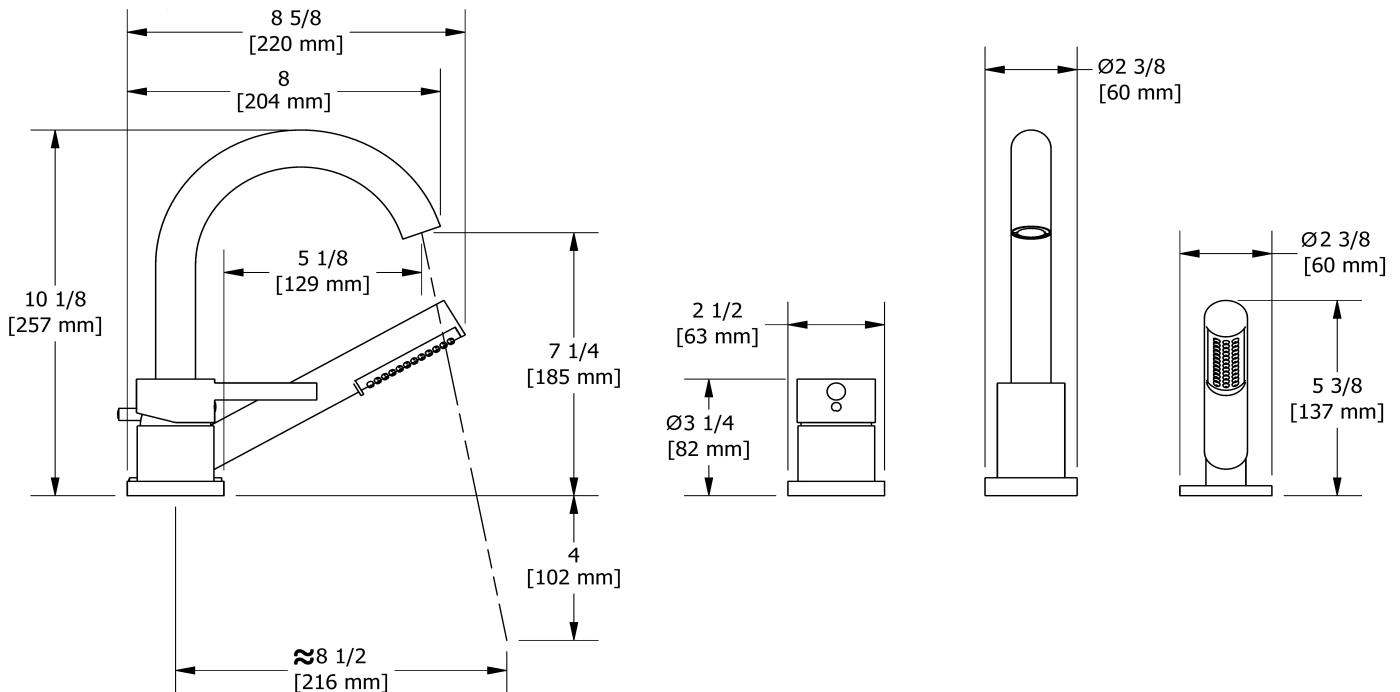

Sizes, models and finishes may differ from those presented.

Warranty

This **Riobel PRO**, product you have purchased carries a Limited LIFETIME warranty on their cartridge. All working parts and finishes are guaranteed for a period of five (5) years from the initial purchase date against all manufacturing defects. All electric and/or electronic parts are covered by a 5-years limited warranty. The warranty offered on our products will be honored only if the installation is performed by a certified master plumber.

Customer Service

Ontario, West Canada : 888-287-5354 Quebec, Maritimes, United States : 866-473-8442