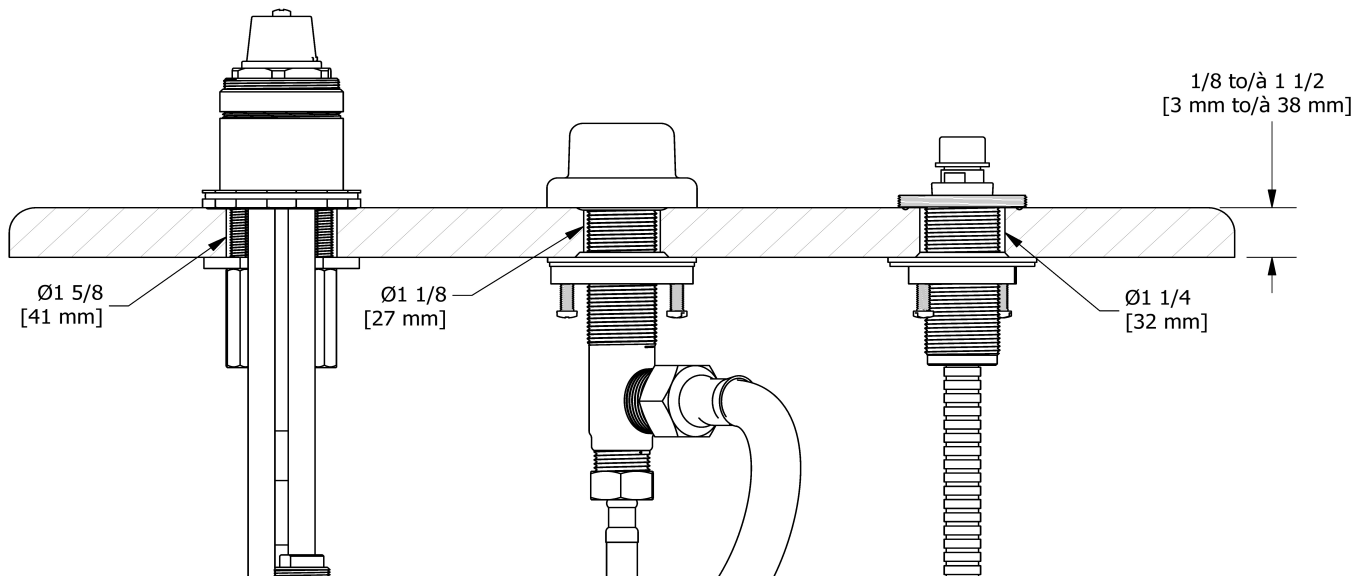

Sizes, models and finishes may differ from those presented.

Warranty

This **Riobel PRO**, product you have purchased carries a Limited LIFETIME warranty on their cartridge. All working parts and finishes are guaranteed for a period of five (5) years from the initial purchase date against all manufacturing defects. All electric and/or electronic parts are covered by a 5-years limited warranty. The warranty offered on our products will be honored only if the installation is performed by a certified master plumber.

Customer Service

Ontario, West Canada : 888-287-5354 Quebec, Maritimes, United States : 866-473-8442

2020.11.05