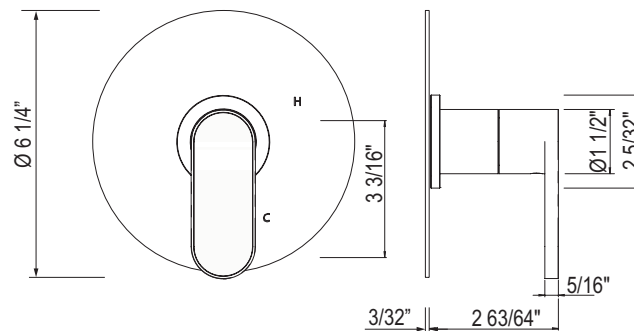

MISCELO™ PRESSURE BALANCE TRIM WITHOUT DIVERTER

MI10W1BL (Metal Lever with Bianco inserts)

MI10W1GQ (Metal Lever with Greystone Quarry inserts)

MI10W1NR (Metal Lever with Nero inserts)

MI10W1SD (Metal Lever with Sedona inserts)

MI10W1WB (Metal Lever with Whitewash Barnwood inserts)

FEATURES

- 15 metal finish and accent insert combinations
- Rough valve sold separately
  - Order RCT-1 ½ pressure balance valve to complete
- Single handle control
- Trim for concealed pressure balance rough valve without diverter
- Brass construction

COLORS/FINISHES

- Polished Chrome
- Polished Nickel
- Satin Nickel
- Matte Black*

WARRANTY

- Limited Lifetime
- (*) 5-Year Limited Warranty