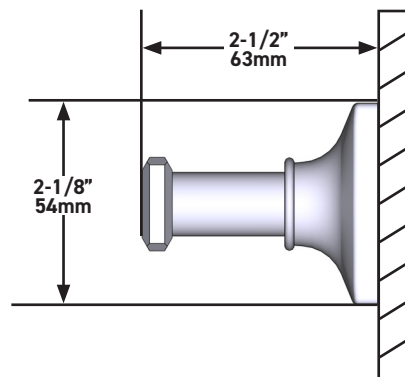

For warranty or additional information, contact:

U.S.A.
houseofrohl.com/support
1-800-777-9762

QUEBEC / MARITIMES / WESTERN CANADA
houseofrohl.ca/support
1-866-473-8442

ONTARIO
houseofrohl.ca/support
1-800-287-5354