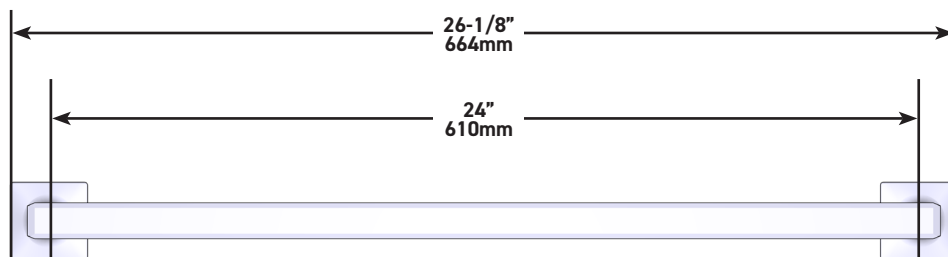

For warranty or additional information, contact:

U.S.A.
houseofrohl.com/support
1-800-777-9762

QUEBEC / MARITIMES / WESTERN CANADA
houseofrohl.ca/support
1-866-473-8442

ONTARIO
houseofrohl.ca/support
1-800-287-5354