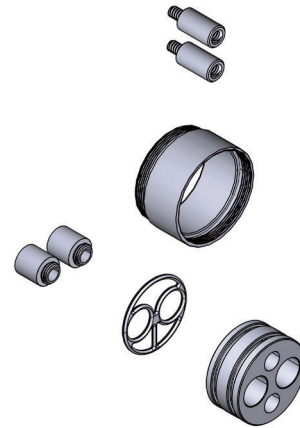

SPECIFICATIONS

DESCRIPTION

- 3/4" extension kit
- Fits r23 and r44 trim kits
- All brass fitting- fits behind the decorative trim set
- No special finish needed
- Genuine House of Rohl part
- Includes positioning pins, extension puck, butterfly o-ring, sleeve and screw extensions

WARRANTY

- Most products or parts carry "Limited Warranties" against manufacturing defects. For US customers please visit houseofrohl.com/support and for Canadian customers please visit riobel.ca for complete product and finish warranty.

SHOWER EXTENSION KIT

MODELS: EXT23KIT34