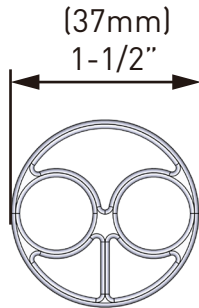

For warranty or additional information, contact:

US Customers

U.S.A.
houseofrohl.com/support
1-800-777-9762

Canadian Customers

QUEBEC / MARITIMES / WESTERN CANADA
QUÉBEC / MARITIMES / OUEST CANADIEN
QUEBEC / MARITIMOS / CANADA OCCIDENTAL
houseofrohl.ca/support
1-866-473-8442

ONTARIO
houseofrohl.ca/support
1-800-287-5354