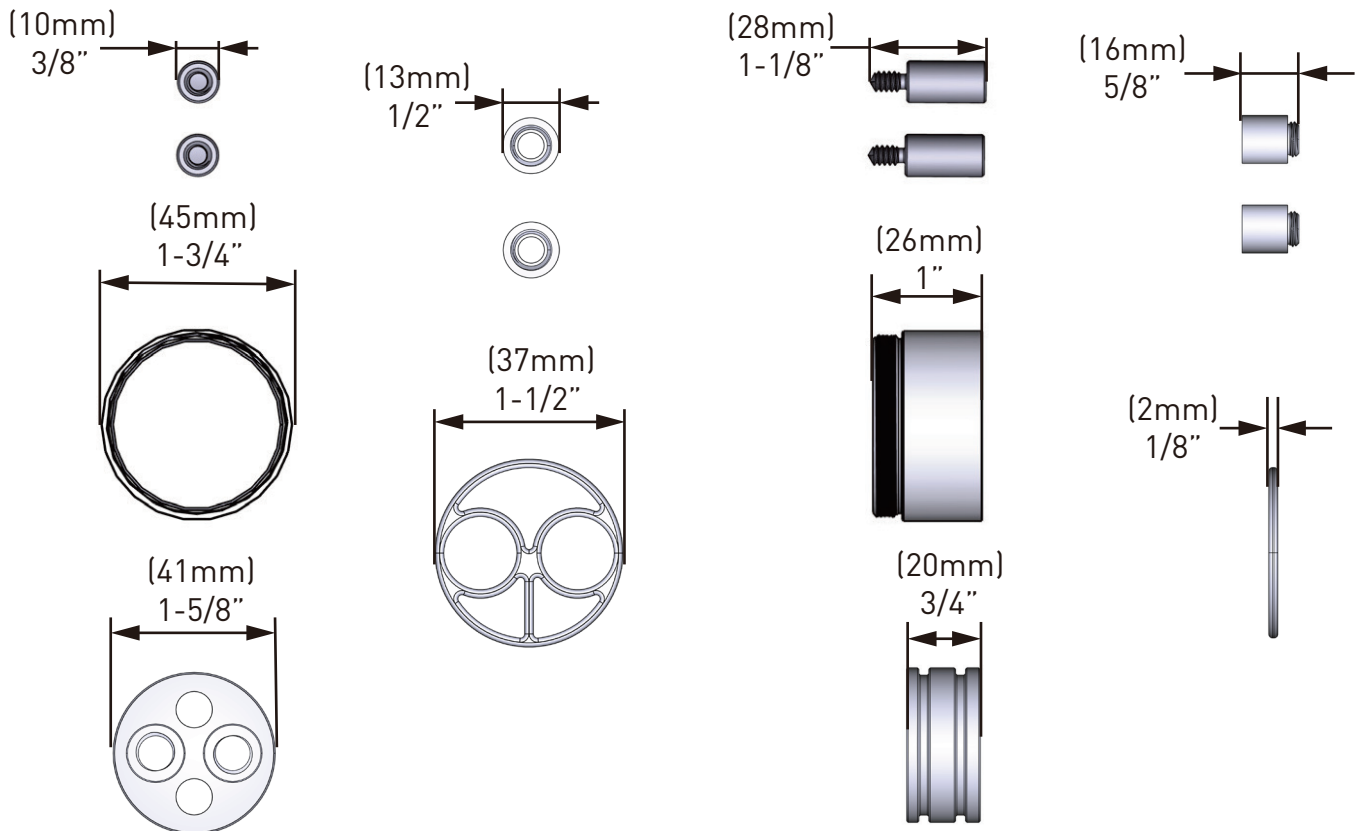

For warranty or additional information, contact:

US Customers

U.S.A.
houseofrohl.com/support
1-800-777-9762

Canadian Customers

QUEBEC / MARITIMES / WESTERN CANADA
QUÉBEC / MARITIMES / OUEST CANADIEN
QUEBEC / MARITIMOS / CANADA OCCIDENTAL
houseofrohl.ca/support
1-866-473-8442

ONTARIO
houseofrohl.ca/support
1-800-287-5354

Riobel

PERRIN & ROWE
LONDON

victoria ⊕ albert®

ROHL