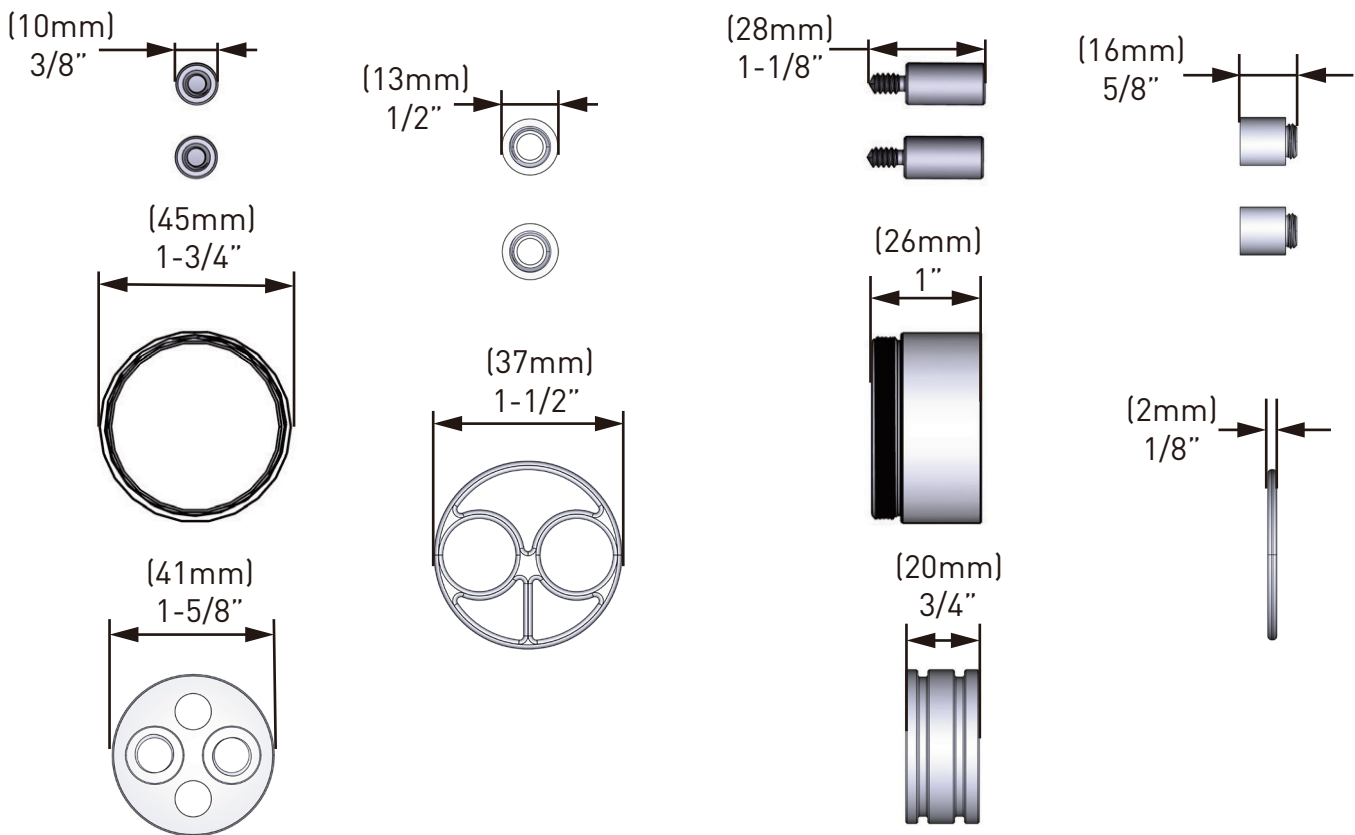

For warranty or additional information, contact:

US Customers

U.S.A.
houseofrohl.com/support
1-800-777-9762

Canadian Customers

QUEBEC / MARITIMES / WESTERN CANADA
QUÉBEC / MARITIMES / OUEST CANADIEN
QUEBEC / MARITIMOS / CANADA OCCIDENTAL
houseofrohl.ca/support
1-866-473-8442

ONTARIO
houseofrohl.ca/support
1-800-287-5354