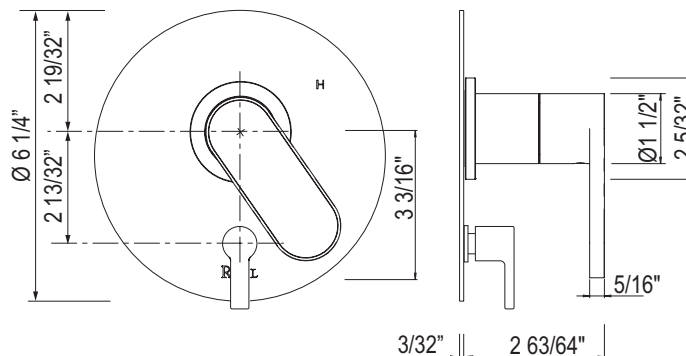

MISCELO™ PRESSURE BALANCE TRIM WITH DIVERTER

MI11W1BL (Metal Lever with Bianco accent)

MI11W1GQ (Metal Lever with Greystone Quarry accent)

MI11W1NR (Metal Lever with Nero accent)

MI11W1SD (Metal Lever with Sedona accent)

MI11W1WB (Metal Lever with Whitewash Barnwood accent)

FEATURES

- 15 metal finish and accent finish combinations
- Rough valve sold separately
  - Order RDD-2 1/2" pressure balance valve to complete
- Single handle control
- Trim for concealed pressure balance rough valve with diverter
- Brass construction

COLORS/FINISHES

1. Metal finish options:
2. Polished Chrome
   - Satin Nickel
   - Matte Black*

Accent finish options:

- Bianco
- Greystone Quarry
- Nero
- Sedona
- Whitewash Barnwood

WARRANTY

- Limited Lifetime
- (*) 5-Year Limited Warranty