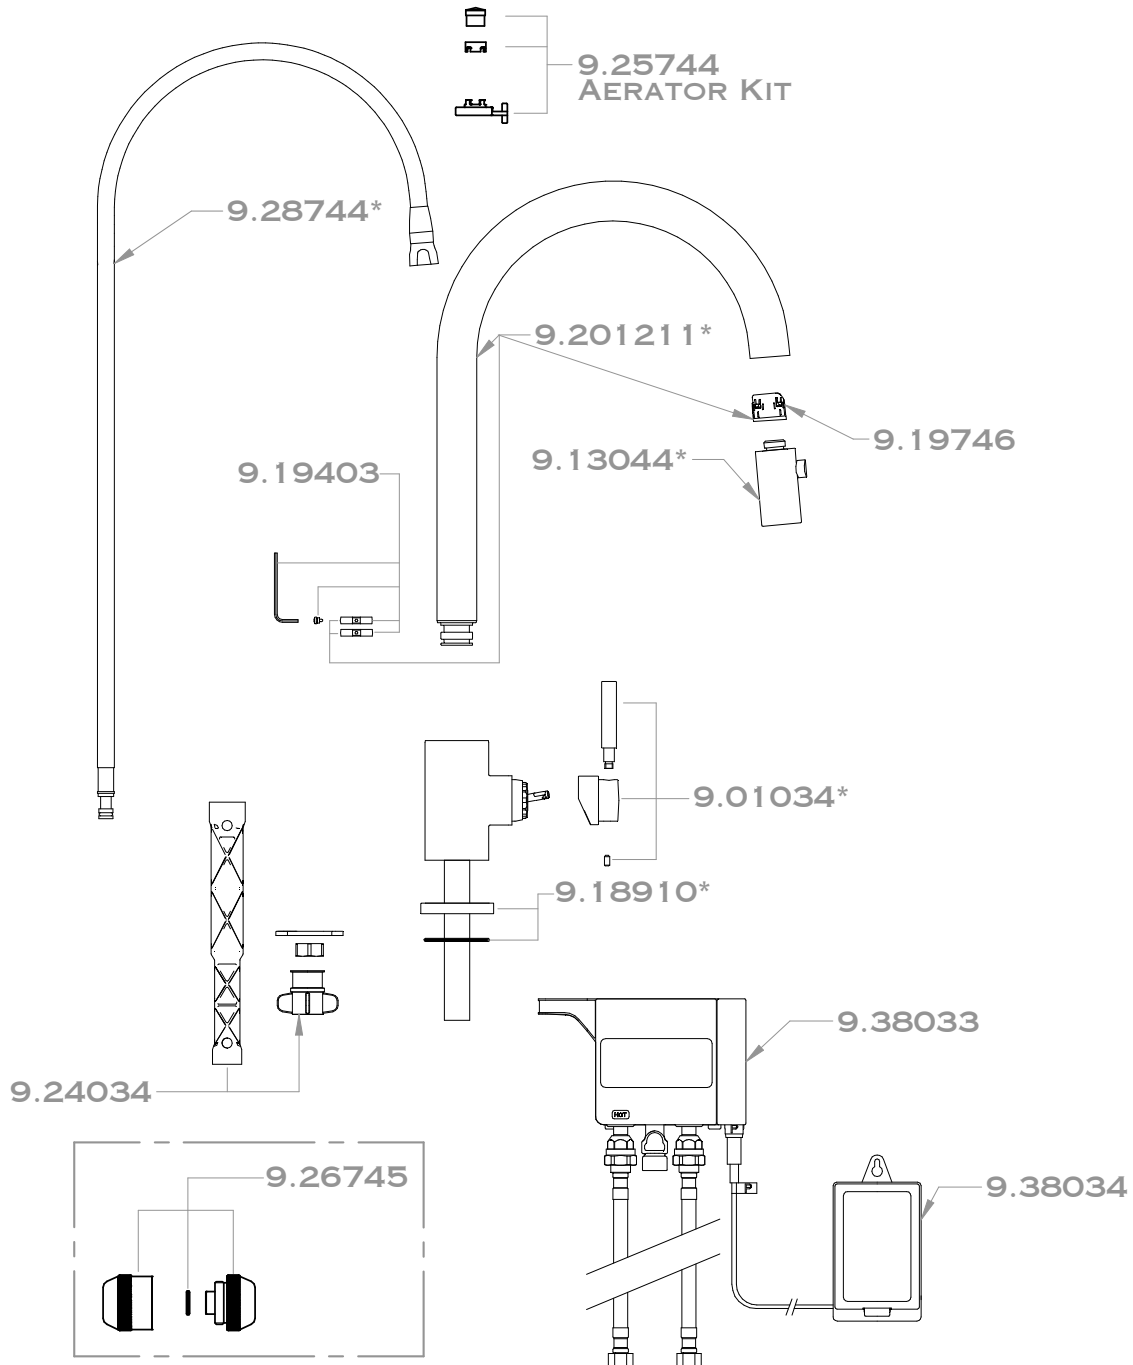

SPARE PARTS

* WHERE INDICATED PLEASE SPECIFY FINISH