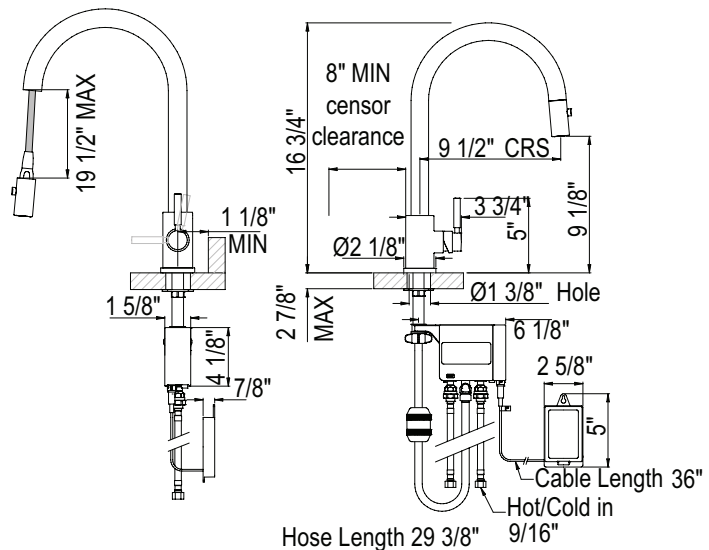

WARRANTY

- Limited Lifetime
- (*) 5-Year Limited Warranty