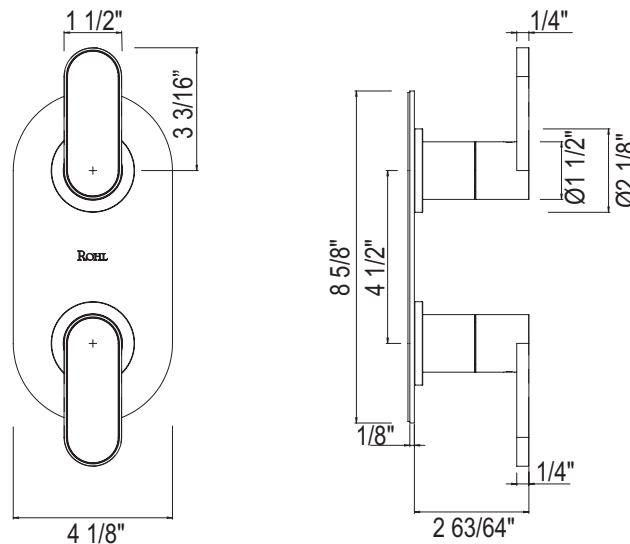

WARRANTY

- Limited Lifetime
- (*) 5-Year Limited Warranty