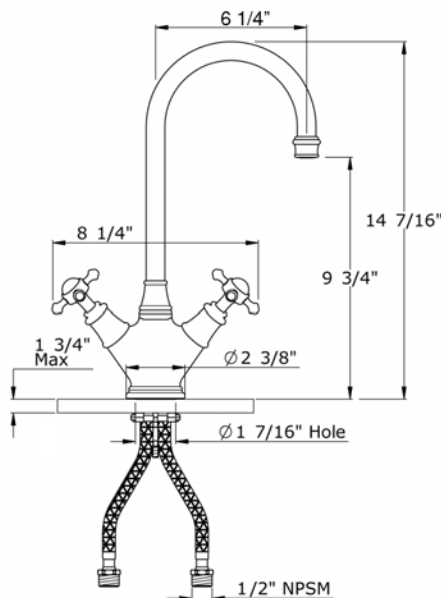

WARRANTY

- Limited Lifetime warranty
- *Year Limited Warranty
- ** No Warranty