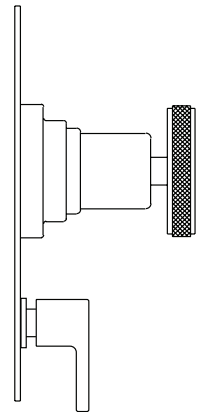

$\frac{3}{32}"$