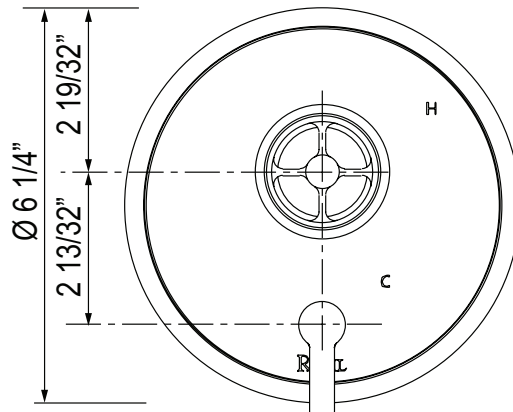

$\frac{3}{32}"$