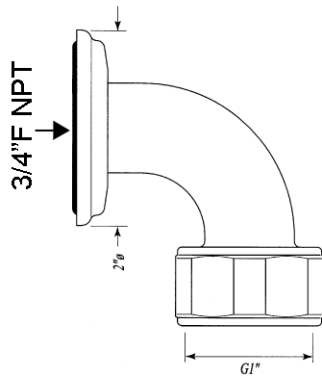

Shower Connector Pieces

ROHL Perrin & Rowe® Bath

U.5396 (Concealed Secondary Outlet & Connector)

U.5397 (Top Return Elbow for Exposed Therms)

U.5398 (Bottom Return Elbow for Exposed Therms)

U.6390 (Return Elbow for Exposed Bathtub Fillers)

FEATURES

U.5396

- For use with U.5585BO and U.5555BO thermostatic mixers
- No finish required
- Order U.3240R and tub spout to complete

U.5397

- To return water back to the wall from top of exposed thermostatic mixers
- For single function showerhead or to diverter for multi-function use

U.5398

- To return water back to the wall from bottom of exposed thermostatic valves
- Must feed to volume control

U.6390

- To return valve into wall from to outlet on exposed tub fillers

COLORS/FINISHES

- Polished Chrome
- Polished Nickel
- Satin Nickel
- Inca Brass
- English Bronze

WARRANTY

- Limited Lifetime

U.5397

U.6390