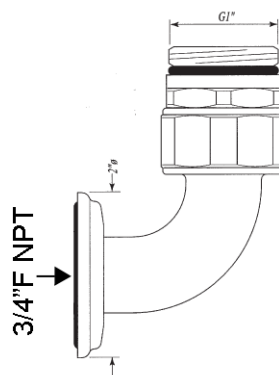

Shower Connector Pieces

ROHL Perrin & Rowe® Bath

U.5396 (Concealed Secondary Outlet & Connector)

U.5397 (Top Return Elbow for Exposed Therms)

U.5398 (Bottom Return Elbow for Exposed Therms)

U.6390 (Return Elbow for Exposed Bathtub Fillers)

FEATURES

U.5396

- For use with U.5585BO and U.5555BO thermostatic mixers
- No finish required
- Order U.3240R and tub spout to complete

U.5397

- To return water back to the wall from top of exposed thermostatic mixers
- For single function showerhead or to diverter for multi-function use

U.5398

- To return water back to the wall from bottom of exposed thermostatic valves
- Must feed to volume control

U.6390

- To return valve into wall from to outlet on exposed tub fillers

COLORS/FINISHES

- Polished Chrome
- Polished Nickel
- Satin Nickel
- Inca Brass
- English Bronze

WARRANTY

- Limited Lifetime

U.5397

U.5398

U.6390