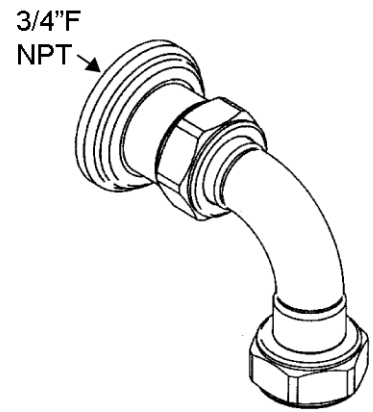

Shower Connector Pieces

ROHL Perrin & Rowe® Bath

U.5396 (Concealed Secondary Outlet & Connector)

U.5397 (Top Return Elbow for Exposed Therms)

U.5398 (Bottom Return Elbow for Exposed Therms)

U.6390 (Return Elbow for Exposed Bathtub Fillers)

FEATURES

U.5396

- For use with U.5585BO and U.5555BO thermostatic mixers
- No finish required
- Order U.3240R and tub spout to complete

U.5397

- To return water back to the wall from top of exposed thermostatic mixers
- For single function showerhead or to diverter for multi-function use

U.5398

- To return water back to the wall from bottom of exposed thermostatic valves
- Must feed to volume control

U.6390

- To return valve into wall from to outlet on exposed tub fillers

COLORS/FINISHES

- Polished Chrome
- Polished Nickel
- Satin Nickel
- Inca Brass
- English Bronze

WARRANTY

- Limited Lifetime

U.5397

U.6390