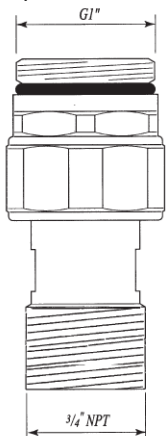

Shower Connector Pieces

ROHL Perrin & Rowe® Bath

U.5396 (Concealed Secondary Outlet & Connector)

U.5397 (Top Return Elbow for Exposed Therms)

U.5398 (Bottom Return Elbow for Exposed Therms)

U.6390 (Return Elbow for Exposed Bathtub Fillers)

FEATURES

U.5396

- For use with U.5585BO and U.5555BO thermostatic mixers
- No finish required
- Order U.3240R and tub spout to complete

U.5397

- To return water back to the wall from top of exposed thermostatic mixers
- For single function showerhead or to diverter for multi-function use

U.5398

- To return water back to the wall from bottom of exposed thermostatic valves
- Must feed to volume control

U.6390

- To return valve into wall from to outlet on exposed tub fillers

COLORS/FINISHES

- Polished Chrome
- Polished Nickel
- Satin Nickel
- Inca Brass
- English Bronze

WARRANTY

- Limited Lifetime

U.5396

U.5397

U.6390