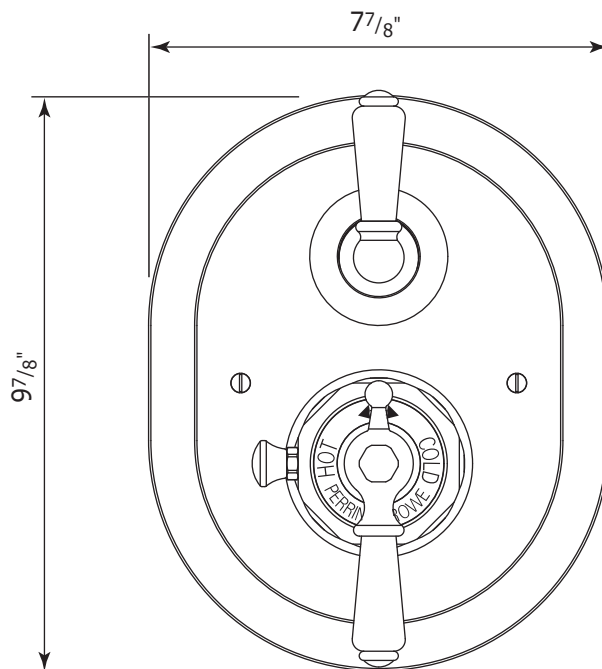

WARRANTY

- Limited lifetime