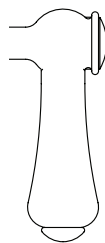

PERRIN & ROWE® GEORGIAN ERA PRESSURE BALANCE TRIM WITHOUT DIVERTER

Perrin & Rowe® Bath Georgian Era

U.1710LS (All Metal Lever)

U.1710X (Cross Handle)

FEATURES

- Trim for concealed pressure balance rough valve without diverter
- Brass construction
- Bath to shower diverter
- English Bronze finish does not have any temperature indication on trim plate
- Metal levers with porcelain caps are not available (LSP)
- Must order RCT-1 rough valve to complete

COLORS/FINISHES

- Polished Chrome
- Polished Nickel
- Satin Nickel
- English Bronze
- English Gold*

WARRANTY

- Limited Lifetime
- 5-year Limited Warranty on English Gold

XM

LSP