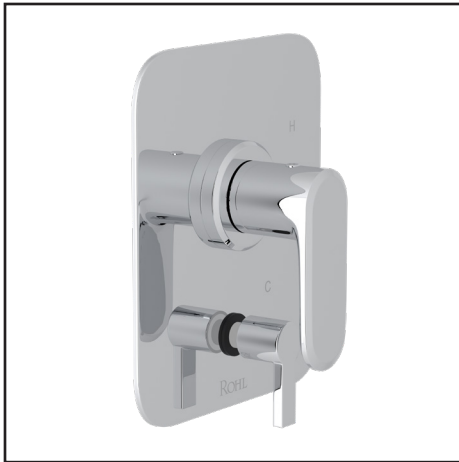

## MEDA PRESSURE BALANCE TRIM WITH DIVERTER

ROHL — Italian Bath Meda

LV210NL (Metal Lever)

### FEATURES

- Single lever handle control
- Trim for concealed pressure balance rough valve with diverter
- Brass construction
- Showerhead to tub spout or handshower diverter
- Extension kit included
- Rough sold separately, order RDD-2