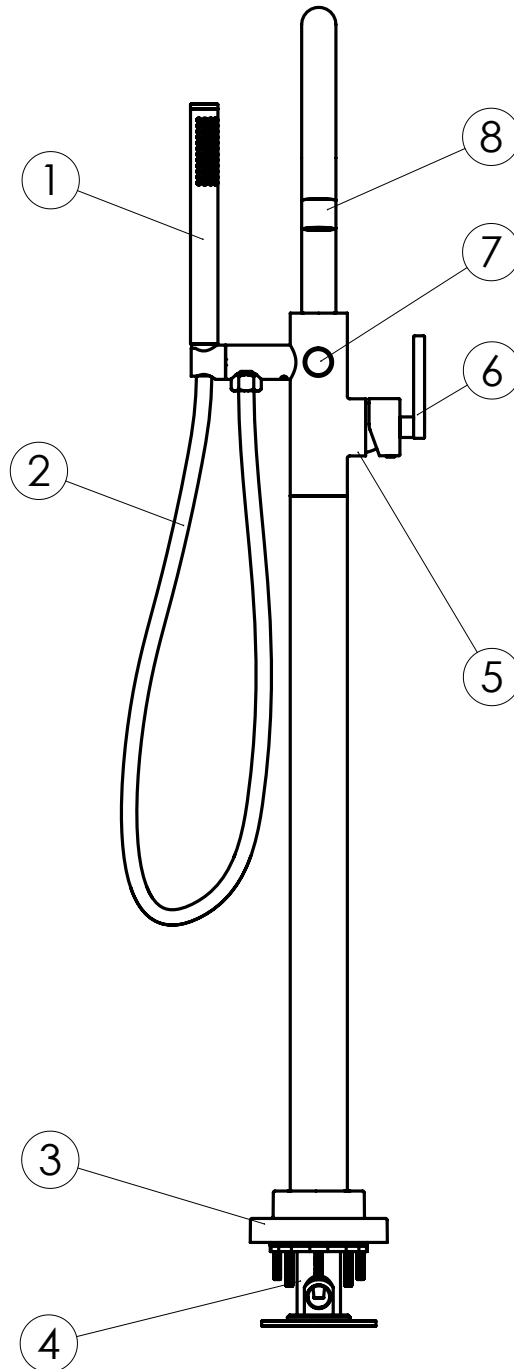

LOMBARDIA/AVANTI SINGLE LEG FLOOR MOUNTED TUB FILLER

ROHL — Italian Bath

M2287LM

FEATURES

- Popular single leg, floor mounted tub filler
- Brass construction
- Side mounted single metal lever for volume and temperature control
- Ceramic disc cartridge for long lasting performance
- Single-function handshower with easy clean spray face
- 360° Swivel spout; 10 5/16" spout reach; 34 15/16" spout outlet height
- 59" flexible metal hose length
- 8.2 GPM flow rate at 60 PSI for tub filler
- Rough must be recessed under the finished floor
- Remote thermostatic valve may be needed; verify local code requirements
- 1/2" Female connections
- Order R922390000 rough to complete
- Note: Flow rate of the hand shower is 1.8 gpm

SPARE PARTS

No	ITEM No	DESCRIPTION
1	R945189STN R945189PN R945189APC	HAND SHOWER
2	R9451591STN R9451592PN R9451593APC	HOSE - 59"
3	R94036851STN R94036852PN R94036853APC	ESCUTCHEON
4	R942589	MOUNTING KITS
5	R9261915	CARTRIDGE
6	R94036891STN R94036892PN R94036893APC	HANDLE LEVER
7	R94036881STN R94036882PN R94036883APC	DIVERTER
8	R9426761STN R9426762PN R9426763APC	AERATOR
9	R9420001	SEAL KITS