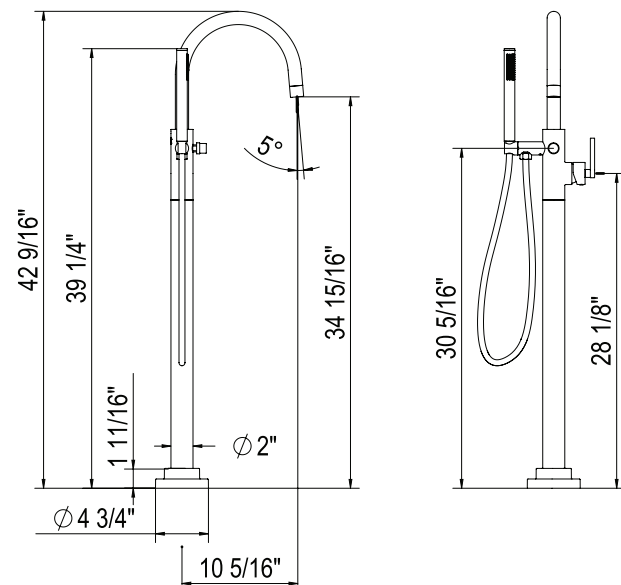

LOMBARDIA/AVANTI SINGLE LEG FLOOR MOUNTED TUB FILLER

ROHL — Italian Bath

M2287LM

FEATURES

- Popular single leg, floor mounted tub filler
- Brass construction
- Side mounted single metal lever for volume and temperature control
- Ceramic disc cartridge for long lasting performance
- Single-function handshower with easy clean spray face
- 360° Swivel spout; 10 5/16" spout reach; 34 15/16" spout outlet height
- 59" flexible metal hose length
- 8.2 GPM flow rate at 60 PSI for tub filler
- Rough must be recessed under the finished floor
- Remote thermostatic valve may be needed; verify local code requirements
- 1/2" Female connections
- Order R922390000 rough to complete
- Note: Flow rate of the hand shower is 1.8 gpm

SPARE PARTS

No	ITEM No	DESCRIPTION
1	R945189STN R945189PN R945189APC	HAND SHOWER
2	R9451591STN R9451592PN R9451593APC	HOSE - 59"
3	R94036851STN R94036852PN R94036853APC	ESCUTCHEON
4	R942589	MOUNTING KITS
5	R9261915	CARTRIDGE
6	R94036891STN R94036892PN R94036893APC	HANDLE LEVER
7	R94036881STN R94036882PN R94036883APC	DIVERTER
8	R9426761STN R9426762PN R9426763APC	AERATOR
9	R9420001	SEAL KITS