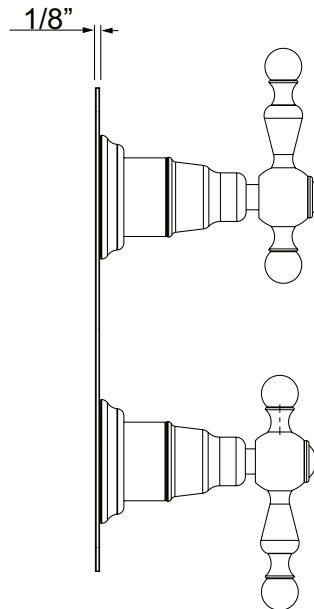

ARCANA TRIM FOR 1/2" THERMOSTATIC/DIVERTER CONTROL ROUGH VALVE

Italian Country Bath Arcana

AC390L/TO (Ornate Metal Levers)

AC390LM/TO (Metal Levers)

AC390OP/TO (Ornate Porcelain Levers)

AC390X/TO (Cross Handles)

FEATURES

- Trimplate, diverter control, temperature control
- Brass construction
- Must order R1050BD rough valve to complete
- Includes ROHL logo on trim plate

COLORS/FINISHES

- Polished Chrome
- Polished Nickel
- Satin Nickel
- Tuscan Brass

WARRANTY

- Limited Lifetime Warranty