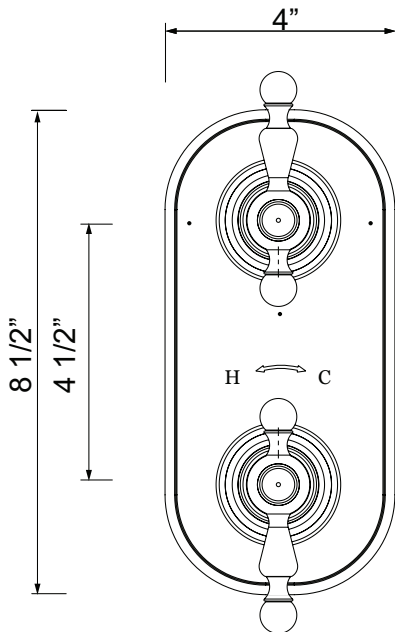

ARCANA TRIM FOR 1/2" THERMOSTATIC/DIVERTER CONTROL ROUGH VALVE

Italian Country Bath Arcana

AC390L/TO (Ornate Metal Levers)

AC390LM/TO (Metal Levers)

AC390OP/TO (Ornate Porcelain Levers)

AC390X/TO (Cross Handles)

FEATURES

- Trimplate, diverter control, temperature control
- Brass construction
- Must order R1050BD rough valve to complete
- Includes ROHL logo on trim plate

COLORS/FINISHES

- Polished Chrome
- Polished Nickel
- Satin Nickel
- Tuscan Brass

WARRANTY

- Limited Lifetime Warranty