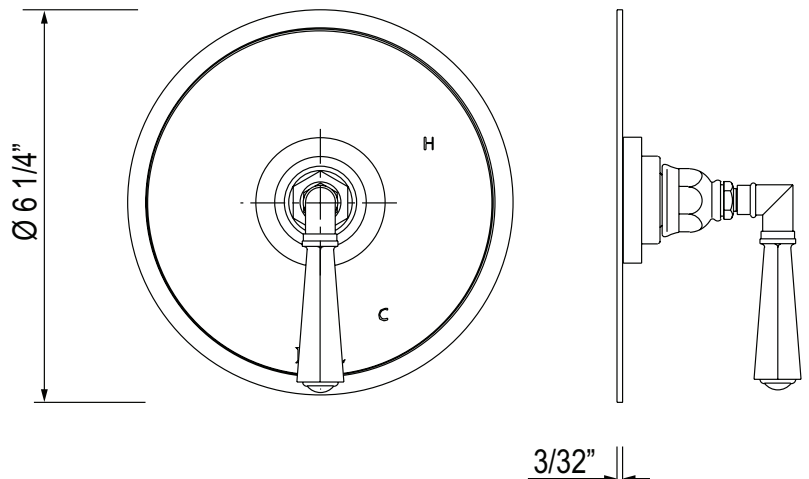

## SAN GIOVANNI PRESSURE BALANCE TRIM WITHOUT DIVERTER

ROHL — Italian Bath Giovanni

**A2310LM** (Metal Lever)

**A2310XM** (Cross Handle)

**A2310X** (Five Spoke Handle)

### WARRANTY

- Limited Lifetime
- \*No Warranty on Tuscan Brass

XM

X

Ø 6 1/4"

3/32"