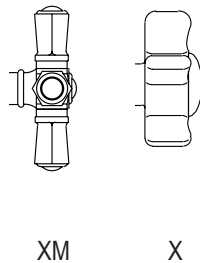

## SAN GIOVANNI PRESSURE BALANCE TRIM WITHOUT DIVERTER

ROHL — Italian Bath Giovanni

**A2310LM** (Metal Lever)

**A2310XM** (Cross Handle)

**A2310X** (Five Spoke Handle)

### FEATURES

- Single handle control
- Trim for concealed pressure balance rough valve without diverter
- Brass construction
- Must order RCT-1 rough valve to complete

### WARRANTY

- Limited Lifetime
- \*No Warranty on Tuscan Brass

XM

X

Ø 6 1/4"

3/32"