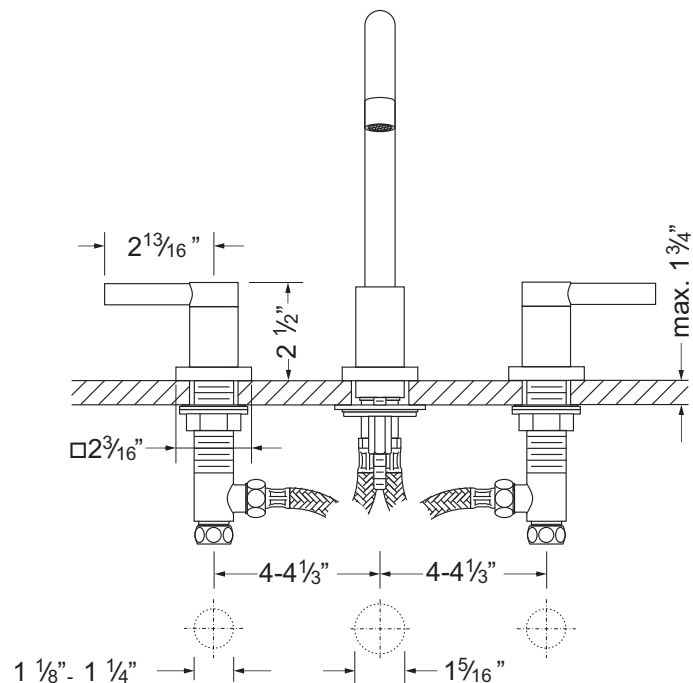

Consult your local ROHL showroom for additional information and specifications. For complete warranty details and a list of showrooms, go to www.rohlhome.com.