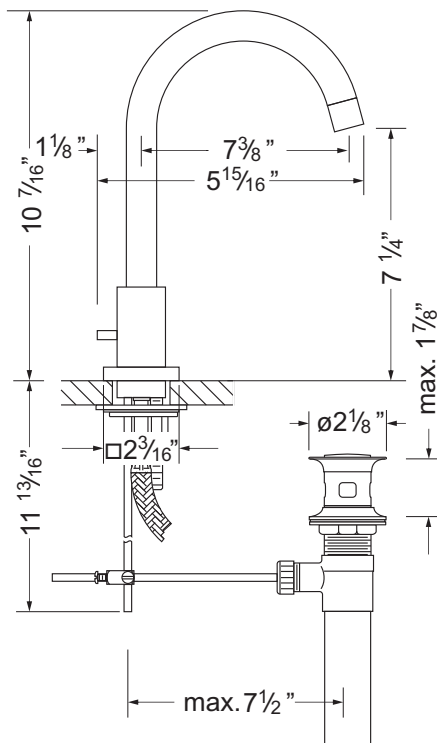

Consult your local ROHL showroom for additional information and specifications. For complete warranty details and a list of showrooms, go to www.rohlhome.com.