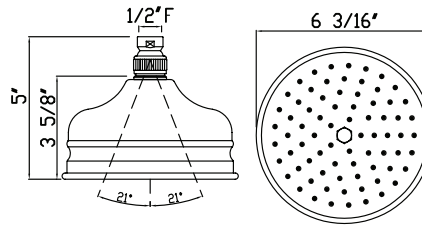

ROHL

Authentic Luxury for Kitchen and Bath®

www.rohlhome.com

BORDANO ANTI-CAL SHOWERHEAD

ROHL Shower

- 1017/8 (5" Showerhead)
- 1027/8 (6" Showerhead)
- 1037/8 (8" Showerhead) (shown)
- 1047/8 (12" Showerhead)

FEATURES

- Single-function Rain showerhead
- Flexible calcium resistant nozzles on spray face allow for easy removal of hard water build-up
- 1/2" female inlet with swivel connection
- Serviceable faceplate except 1037/8
- Flow rate 2.0 GPM
- Swivel ball replacement part #: 1590/8 (FINISH)
- Meets EPA WaterSense® criteria to conserve water without sacrificing performance

1017/8 (5")

1027/8 (6")

1037/8 (8")

1047/8 (12")

Consult your local ROHL showroom for additional information and specifications. For complete warranty details and a list of showrooms, go to www.rohlhome.com.