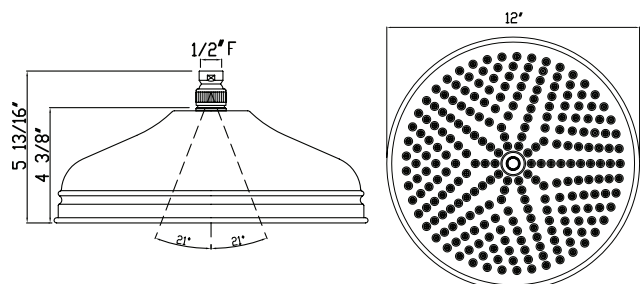

ROHL

Authentic Luxury for Kitchen and Bath®

www.rohlhome.com

BORDANO ANTI-CAL SHOWERHEAD

ROHL Shower

- 1017/8 (5" Showerhead)
- 1027/8 (6" Showerhead)
- 1037/8 (8" Showerhead) (shown)
- 1047/8 (12" Showerhead)

FEATURES

- Single-function Rain showerhead
- Flexible calcium resistant nozzles on spray face allow for easy removal of hard water build-up
- 1/2" female inlet with swivel connection
- Serviceable faceplate except 1037/8
- Flow rate 2.0 GPM
- Swivel ball replacement part #: 1590/8 (FINISH)
- Meets EPA WaterSense® criteria to conserve water without sacrificing performance

1017/8 (5")

1027/8 (6")

1037/8 (8")

1047/8 (12")

Consult your local ROHL showroom for additional information and specifications. For complete warranty details and a list of showrooms, go to www.rohlhome.com.