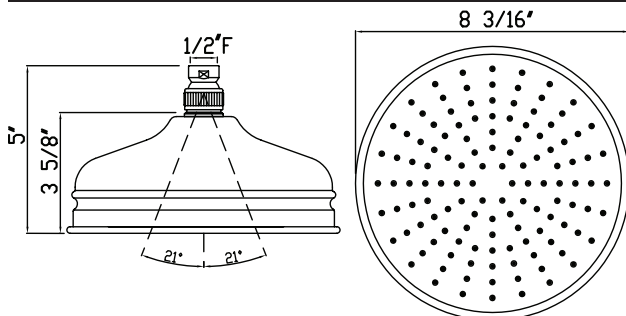

ROHL

Authentic Luxury for Kitchen and Bath®

www.rohlhome.com

BORDANO ANTI-CAL SHOWERHEAD

ROHL Shower

- 1017/8 (5" Showerhead)
- 1027/8 (6" Showerhead)
- 1037/8 (8" Showerhead) (shown)
- 1047/8 (12" Showerhead)

FEATURES

- Single-function Rain showerhead
- Flexible calcium resistant nozzles on spray face allow for easy removal of hard water build-up
- 1/2" female inlet with swivel connection
- Serviceable faceplate except 1037/8
- Flow rate 2.0 GPM
- Swivel ball replacement part #: 1590/8 (FINISH)
- Meets EPA WaterSense® criteria to conserve water without sacrificing performance

1017/8 (5")

1027/8 (6")

1037/8 (8")

1047/8 (12")

Consult your local ROHL showroom for additional information and specifications. For complete warranty details and a list of showrooms, go to www.rohlhome.com.