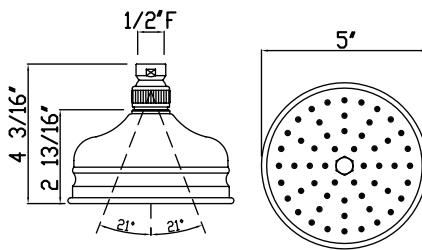

ROHL

Authentic Luxury for Kitchen and Bath®

www.rohlhome.com

BORDANO ANTI-CAL SHOWERHEAD

ROHL Shower

- 1017/8 (5" Showerhead)
- 1027/8 (6" Showerhead)
- 1037/8 (8" Showerhead) (shown)
- 1047/8 (12" Showerhead)

FEATURES

- Single-function Rain showerhead
- Flexible calcium resistant nozzles on spray face allow for easy removal of hard water build-up
- 1/2" female inlet with swivel connection
- Serviceable faceplate except 1037/8
- Flow rate 2.0 GPM
- Swivel ball replacement part #: 1590/8 (FINISH)
- Meets EPA WaterSense® criteria to conserve water without sacrificing performance

1017/8 (5")

1027/8 (6")

1037/8 (8")

1047/8 (12")

Consult your local ROHL showroom for additional information and specifications. For complete warranty details and a list of showrooms, go to www.rohlhome.com.