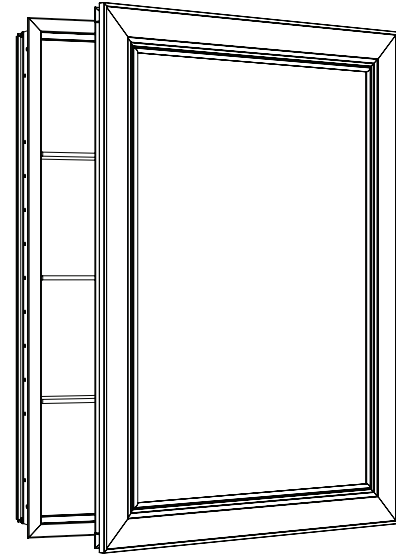

Construction

- Satin anodized aluminum body
- 3 mirror design - rear of cabinet and both sides of door
- Blum 130° self-closing hinges
- Safeseal® Gasket with sealed corners on cabinet body
- Adjustable shelving at 2" (51 mm) increments
- Electric Option Cabinet:
  - Standard knock out for 1/2" (13 mm) cable connector
  - Wired internally - Front access serviceability

Codes/Standards Applicable

- Electric Option Models are ETL certified to:
  - UL 962
  - CSA Standard C22.2 No. 68

Dimensions

Height: 30-1/16" (764 mm)
Width: 23-3/8" (594 mm)
Maximum Depth: 7-1/8" (181 mm) Surface, 1-3/8" (35 mm) Project from wall when recessed, and 3-1/2" (89 mm) Project from wall when Semi-Recessed.

Options

- Left or Right hand hinged
- Electric option
- Other widths / heights / depths available
- All Main Line Framed Cabinets can be paired with Main Line Sconces - Reference when ordering DLFML## or Decorative Glass Sconces - Reference when ordering DLFDG####

Installation Options

Recessed Mount - Rough Opening - 29-1/4" H x 22-1/2" W x 6" D (743 mm H x 572 mm W x 152 mm D)
Surface Mount - Reference Surface Mount Kit when ordering MSMK30D6P - Plain Mirror Kit
MSMK30D6## - Decorative Kit
Semi-Recessed Mount - Rough Opening - 29-1/4" H x 22-1/2" W x 4" D (743 mm H x 572 mm W x 102 mm D)
Reference Surface Mount Kit when ordering MSMK30D6SRP - Plain Mirror Kit
MSMK30D6SR## - Decorative Kit

(Merion Option Shown)