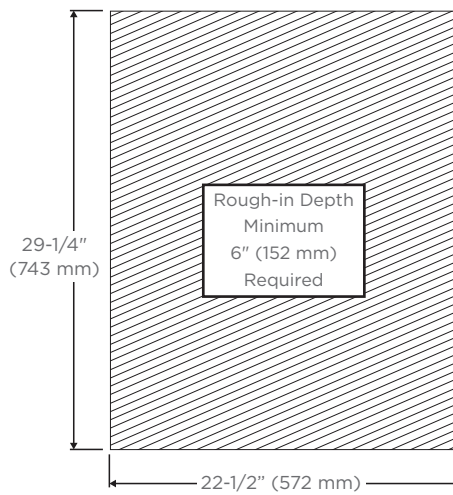

Rough-in Dimensions