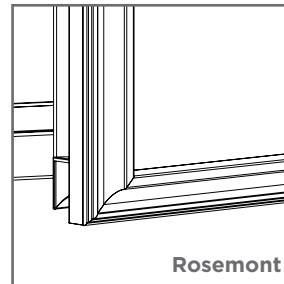

Features

- 4 frame profiles in 7 finishes
- Quiet close Safeseal® Gasket
- Mirrored interior with 3 adjustable glass shelves
- Non-electric cabinets can be installed with left or right opening
- Includes installation hardware for recess mounting
- Can be recessed, semi-recessed (kit required) or surface mounted (kit required)
- Extra depth storage

Construction

- Satin anodized aluminum body
- 3 mirror design - rear of cabinet and both sides of door
- Blum 130° self-closing hinges
- Safeseal® Gasket with sealed corners on cabinet body
- Adjustable shelving at 2" (51 mm) increments
- Electric Option Cabinet:
  - Standard knock out for 1/2" (13 mm) cable connector
  - Wired internally - Front access serviceability

Codes/Standards Applicable

- Electric Option Models are ETL certified to:
  - UL 962
  - CSA Standard C22.2 No. 68

Dimensions

Height: 30-1/16" (764 mm)
Width: 23-3/8" (594 mm)
Maximum Depth: 7-1/8" (181 mm) Surface, 1-3/8" (35 mm) Project from wall when recessed, and 3-1/2" (89 mm) Project from wall when Semi-Recessed.

Options

- Left or Right hand hinged
- Electric option
- Other widths / heights / depths available
- All Main Line Framed Cabinets can be paired with Main Line Sconces - Reference when ordering DLFML## or Decorative Glass Sconces - Reference when ordering DLFDG####

Installation Options

Recessed Mount - Rough Opening - 29-1/4" H x 22-1/2" W x 6" D (743 mm H x 572 mm W x 152 mm D)
Surface Mount - Reference Surface Mount Kit when ordering MSMK30D6P - Plain Mirror Kit
MSMK30D6## - Decorative Kit
Semi-Recessed Mount - Rough Opening - 29-1/4" H x 22-1/2" W x 4" D (743 mm H x 572 mm W x 102 mm D)
Reference Surface Mount Kit when ordering MSMK30D6SRP - Plain Mirror Kit
MSMK30D6SR## - Decorative Kit

See page 2 for frame dimensions.

Model Number Key