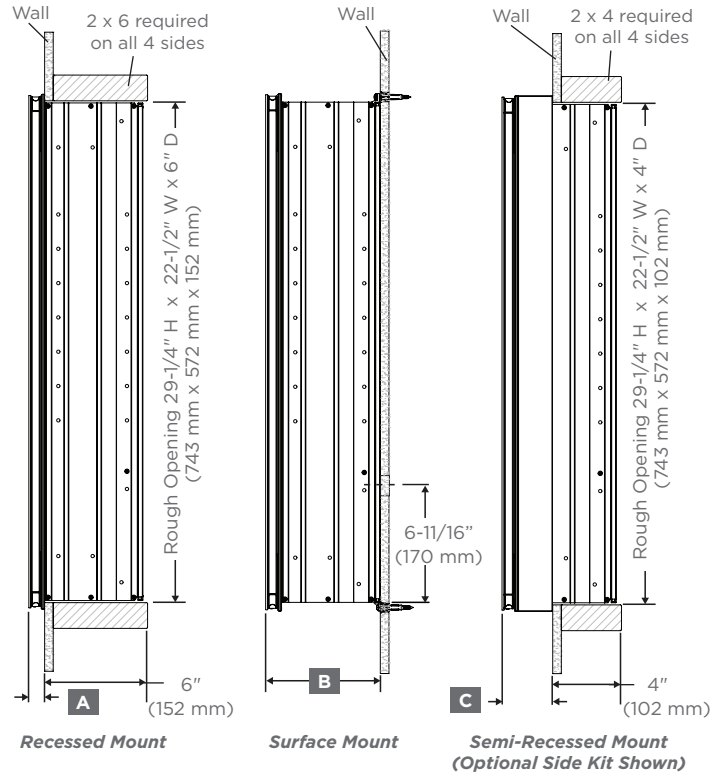

### Dimensions

**Height:** 30-1/16" (764 mm)  
**Width:** 23-3/8" (594 mm)  
**Maximum Depth:** 7-1/8" (181 mm) Surface, 1-3/8" (35 mm) Project from wall when recessed, and 3-1/2" (89 mm) Project from wall when Semi-Recessed.

### Installation Options

**Recessed Mount** - Rough Opening - 29-1/4" H x 22-1/2" W x 6" D (743 mm H x 572 mm W x 152 mm D)  
**Surface Mount** - Reference Surface Mount Kit when ordering MSMK30D6P - Plain Mirror Kit  
 MSMK30D6## - Decorative Kit  
**Semi-Recessed Mount** - Rough Opening - 29-1/4" H x 22-1/2" W x 4" D (743 mm H x 572 mm W x 102 mm D)  
 Reference Surface Mount Kit when ordering MSMK30D6SRP - Plain Mirror Kit  
 MSMK30D6SR## - Decorative Kit

## Optional Electrical System

- Includes one 15A 110VAC (2 plugs)
- Field wire location as shown in drawing
- 1/2" conduit (Ø 7/8" actual) electrical knockout location shown below

### Dimensions projected from wall

Recessed Mount				
	Bryn Mawr	Rosemont	Merion	Penn Valley
				
<b>A=</b>	1-1/8" (29 mm)	1-3/8" (35 mm)	1-1/16" (27 mm)	1-1/8" (29 mm)
Surface Mount				
	Bryn Mawr	Rosemont	Merion	Penn Valley
<b>B=</b>	6-7/8" (175 mm)	7-1/8" (181 mm)	6-13/16" (173 mm)	6-7/8" (175 mm)
Semi-Recessed Mount				
	Bryn Mawr	Rosemont	Merion	Penn Valley
<b>C=</b>	3-1/4" (83 mm)	3-1/2" (89 mm)	3-3/16" (81 mm)	3-1/4" (83 mm)