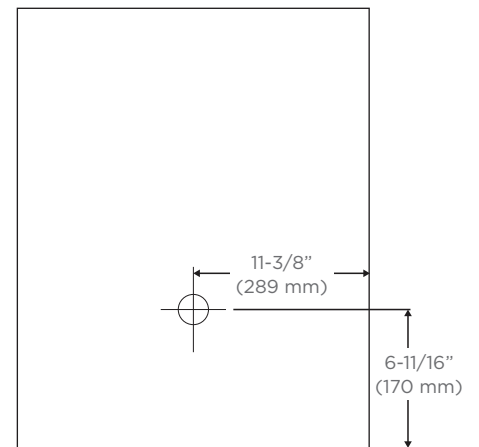

### Dimensions

**Height:** 30-1/16" (764 mm)  
**Width:** 23-3/8" (594 mm)  
**Maximum Depth:** 7-1/8" (181 mm) Surface, 1-3/8" (35 mm) Project from wall when recessed, and 3-1/2" (89 mm) Project from wall when Semi-Recessed.

### Installation Options

**Recessed Mount** - Rough Opening - 29-1/4" H x 22-1/2" W x 6" D (743 mm H x 572 mm W x 152 mm D)  
**Surface Mount** - Reference Surface Mount Kit when ordering MSMK30D6P - Plain Mirror Kit  
 MSMK30D6## - Decorative Kit  
**Semi-Recessed Mount** - Rough Opening - 29-1/4" H x 22-1/2" W x 4" D (743 mm H x 572 mm W x 102 mm D)  
 Reference Surface Mount Kit when ordering MSMK30D6SRP - Plain Mirror Kit  
 MSMK30D6SR## - Decorative Kit

### Dimensions projected from wall

Recessed Mount				
	Bryn Mawr	Rosemont	Merion	Penn Valley
				
<b>A=</b>	1-1/8" (29 mm)	1-3/8" (35 mm)	1-1/16" (27 mm)	1-1/8" (29 mm)
Surface Mount				
	Bryn Mawr	Rosemont	Merion	Penn Valley
<b>B=</b>	6-7/8" (175 mm)	7-1/8" (181 mm)	6-13/16" (173 mm)	6-7/8" (175 mm)
Semi-Recessed Mount				
	Bryn Mawr	Rosemont	Merion	Penn Valley
<b>C=</b>	3-1/4" (83 mm)	3-1/2" (89 mm)	3-3/16" (81 mm)	3-1/4" (83 mm)

Cabinet Dimensions

Rough-in Dimensions

Back of Cabinet - Wire Access Location