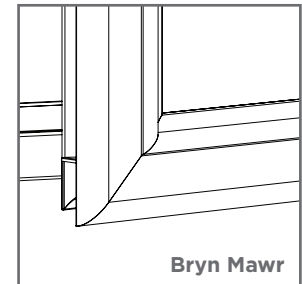

### Dimensions

**Height:** 30-1/16" (764 mm)  
**Width:** 23-3/8" (594 mm)  
**Maximum Depth:** 7-1/8" (181 mm) Surface, 1-3/8" (35 mm) Project from wall when recessed, and 3-1/2" (89 mm) Project from wall when Semi-Recessed.

### Options

- Left or Right hand hinged
- Electric option
- Other widths / heights / depths available
- All Main Line Framed Cabinets can be paired with Main Line Sconces - Reference when ordering DLFML## or Decorative Glass Sconces - Reference when ordering DLFDG####

### Installation Options

**Recessed Mount** - Rough Opening - 29-1/4" H x 22-1/2" W x 6" D (743 mm H x 572 mm W x 152 mm D)  
**Surface Mount** - Reference Surface Mount Kit when ordering MSMK30D6P - Plain Mirror Kit  
 MSMK30D6## - Decorative Kit  
**Semi-Recessed Mount** - Rough Opening - 29-1/4" H x 22-1/2" W x 4" D (743 mm H x 572 mm W x 102 mm D)  
 Reference Surface Mount Kit when ordering MSMK30D6SRP - Plain Mirror Kit  
 MSMK30D6SR## - Decorative Kit

(Merion Option Shown)

Rosemont

Bryn Mawr

Merion

Penn Valley

See page 2 for frame dimensions.