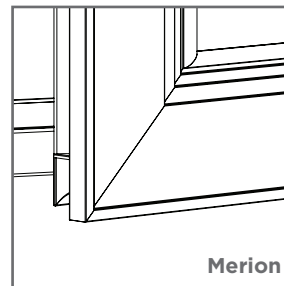

Rosemont

Merion