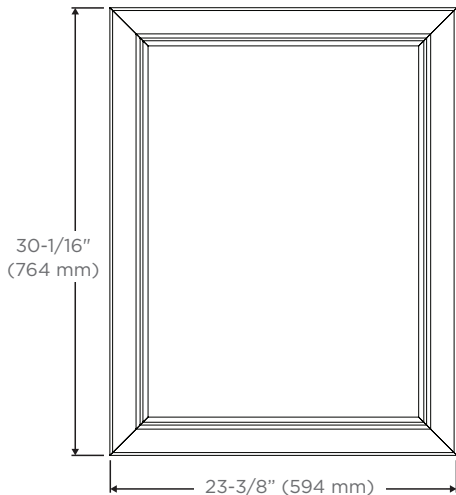

### Dimensions

**Height:** 30-1/16" (764 mm)  
**Width:** 23-3/8" (594 mm)  
**Maximum Depth:** 7-1/8" (181 mm) Surface, 1-3/8" (35 mm) Project from wall when recessed, and 3-1/2" (89 mm) Project from wall when Semi-Recessed.

### Installation Options

**Recessed Mount** - Rough Opening - 29-1/4" H x 22-1/2" W x 6" D (743 mm H x 572 mm W x 152 mm D)  
**Surface Mount** - Reference Surface Mount Kit when ordering MSMK30D6P - Plain Mirror Kit  
 MSMK30D6## - Decorative Kit  
**Semi-Recessed Mount** - Rough Opening - 29-1/4" H x 22-1/2" W x 4" D (743 mm H x 572 mm W x 102 mm D)  
 Reference Surface Mount Kit when ordering MSMK30D6SRP - Plain Mirror Kit  
 MSMK30D6SR## - Decorative Kit

### Dimensions projected from wall

Recessed Mount				
	Bryn Mawr	Rosemont	Merion	Penn Valley
				
<b>A=</b>	1-1/8" (29 mm)	1-3/8" (35 mm)	1-1/16" (27 mm)	1-1/8" (29 mm)
Surface Mount				
	Bryn Mawr	Rosemont	Merion	Penn Valley
<b>B=</b>	6-7/8" (175 mm)	7-1/8" (181 mm)	6-13/16" (173 mm)	6-7/8" (175 mm)
Semi-Recessed Mount				
	Bryn Mawr	Rosemont	Merion	Penn Valley
<b>C=</b>	3-1/4" (83 mm)	3-1/2" (89 mm)	3-3/16" (81 mm)	3-1/4" (83 mm)