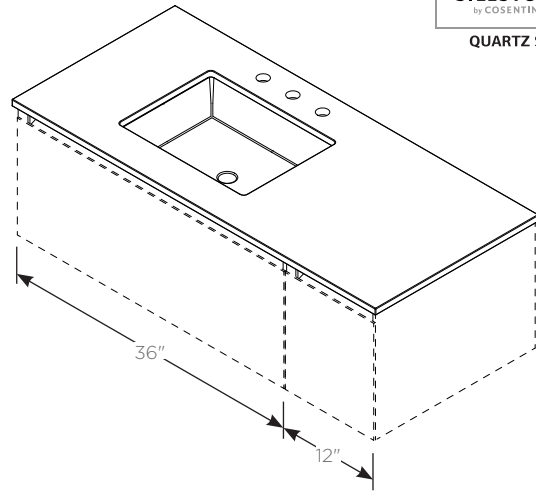

Features

- Silestone Quartz surface
- Includes Robern ceramic lavatory and proprietary Robern mounting brackets (for use with Cartesian D21 and VF vanities).
- Includes installation hardware and silicone

Dimensions

Width: 49" (1245 mm)
Depth: 22" (559 mm)
Thickness: 3/4" (19 mm)
Weight: 83 lbs (37.6 kg)

Options

- Stone Top Color Options:
  - Quartz White
  - White Zeus Extreme
  - Stone Gray
  - Lyra
  - Lava Black
- Faucet Hole Patterns available:
  - Single Hole
  - 8" Widespread Three Hole
- Sink Configurations:
  - Undercounter Sink (Single)

Note: Sinks must be located over H1-Tip Out or H2/V14 Plumbing drawers. See Cartesian Reference Guide for more information.

Model Number Key

T F 49 U L O 92 - 8

Category	T = Top							
Depth	F = 22" (559 mm) Engineered Stone							
Width	49" (1245 mm)							
Sink Type	U = Undercounter Sink							
Sink Location	L = Left for 36" - 12" Ganged Vanities							
Overflow	O = Overflow							
Colors	90 = Engineered Stone, Lava Black (Silestone Tebas Black) 91 = Engineered Stone, Stone Gray (Silestone Expo Gray) 92 = Engineered Stone, Quartz White (Silestone White Storm) 93 = Engineered Stone, White Zeus Extreme (Silestone) 94 = Engineered Stone, Lyra (Silestone)							
Faucet Hole Drilling	1 = Single-Hole (Centered on Sink Location) 8 = 3-Hole (Centered on Sink Location)