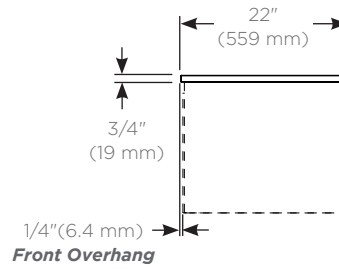

	T	F	43	G	92
Category	T = Top				
Depth	F = 22" (559 mm) Engineered Stone				
Width	43" (1092 mm)				
Sink Type	G = Dry Top or Vessel (Fabrication Required)				
Colors	90 = Engineered Stone, Lava Black (Silestone Tebas Black) 91 = Engineered Stone, Stone Gray (Silestone Expo Gray) 92 = Engineered Stone, Quartz White (Silestone White Storm) 93 = Engineered Stone, White Zeus Extreme (Silestone) 94 = Engineered Stone, Lyra (Silestone)				

Dimensions

Top View

Front View

Side view