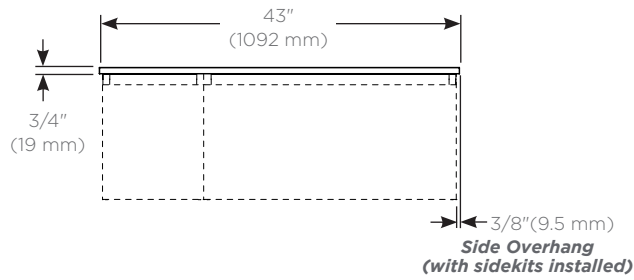

Features

- Silestone Quartz surface
- Can be configured without a sink for a wall mounted nightstand or credenza assembly.

Dimensions

- Width:** 43" (1092 mm)
Depth: 22" (559 mm)
Thickness: 3/4" (19 mm)
Weight: 63 lbs (28.6 kg)

	T	F	43	G	92
Category	T = Top				
Depth	F = 22" (559 mm) Engineered Stone				
Width	43" (1092 mm)				
Sink Type	G = Dry Top or Vessel (Fabrication Required)				
Colors	90 = Engineered Stone, Lava Black (Silestone Tebas Black) 91 = Engineered Stone, Stone Gray (Silestone Expo Gray) 92 = Engineered Stone, Quartz White (Silestone White Storm) 93 = Engineered Stone, White Zeus Extreme (Silestone) 94 = Engineered Stone, Lyra (Silestone)				

Dimensions

Top View

Front View

Side view