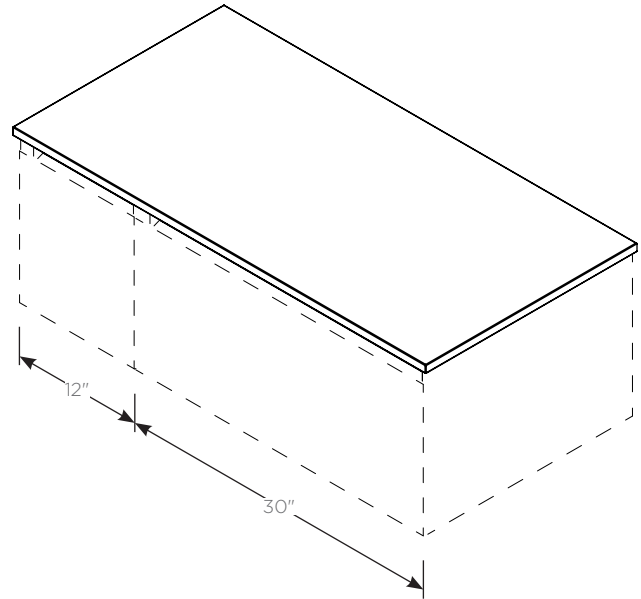

Features

- Silestone Quartz surface
- Can be configured without a sink for a wall mounted nightstand or credenza assembly.

Dimensions

1. **Width:** 43" (1092 mm)
   Depth: 22" (559 mm)
   Thickness: 3/4" (19 mm)
   Weight: 63 lbs (28.6 kg)

Options

- Stone Top Color Options:
  - Quartz White
  - White Zeus Extreme
  - Stone Gray
  - Lyra
  - Lava Black
- Sink Configurations:
  - Dry Top (No Sink)
  - Vessel (Fabrication Required)

Model Number Key

	T	F	43	G	92
Category	T = Top				
Depth	F = 22" (559 mm) Engineered Stone				
Width	43" (1092 mm)				
Sink Type	G = Dry Top or Vessel (Fabrication Required)				
Colors	90 = Engineered Stone, Lava Black (Silestone Tebas Black) 91 = Engineered Stone, Stone Gray (Silestone Expo Gray) 92 = Engineered Stone, Quartz White (Silestone White Storm) 93 = Engineered Stone, White Zeus Extreme (Silestone) 94 = Engineered Stone, Lyra (Silestone)