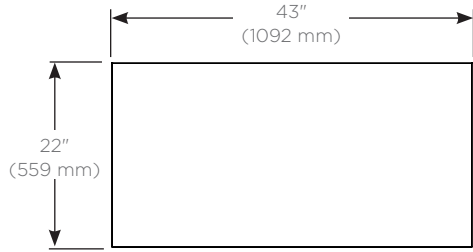

Features

- Silestone Quartz surface
- Can be configured without a sink for a wall mounted nightstand or credenza assembly.

Dimensions

- Width:** 43" (1092 mm)
Depth: 22" (559 mm)
Thickness: 3/4" (19 mm)
Weight: 63 lbs (28.6 kg)

	T	F	43	G	92
Category	T = Top				
Depth	F = 22" (559 mm) Engineered Stone				
Width	43" (1092 mm)				
Sink Type	G = Dry Top or Vessel (Fabrication Required)				
Colors	90 = Engineered Stone, Lava Black (Silestone Tebas Black) 91 = Engineered Stone, Stone Gray (Silestone Expo Gray) 92 = Engineered Stone, Quartz White (Silestone White Storm) 93 = Engineered Stone, White Zeus Extreme (Silestone) 94 = Engineered Stone, Lyra (Silestone)				

Dimensions

Top View

Front View

Side view