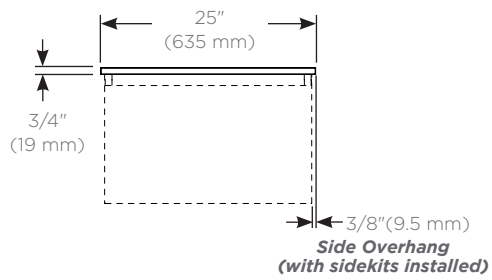

Features

- Silestone Quartz surface
- Can be configured without a sink for a wall mounted nightstand or credenza assembly.

Dimensions

- Width:** 25" (635 mm)
- Depth:** 22" (559 mm)
- Thickness:** 3/4" (19 mm)
- Weight:** 37 lbs (16.8 kg)

	T	F	25	G	92
Category	T = Top				
Depth	F = 22" (559 mm) Engineered Stone				
Width	25" (635 mm)				
Sink Type	G = Dry Top or Vessel (Fabrication Required)				
Colors	90 = Engineered Stone, Lava Black (Silestone Tebas Black) 91 = Engineered Stone, Stone Gray (Silestone Expo Gray) 92 = Engineered Stone, Quartz White (Silestone White Storm) 93 = Engineered Stone, White Zeus Extreme (Silestone) 94 = Engineered Stone, Lyra (Silestone)				

Dimensions

Top View

Front View

Side view