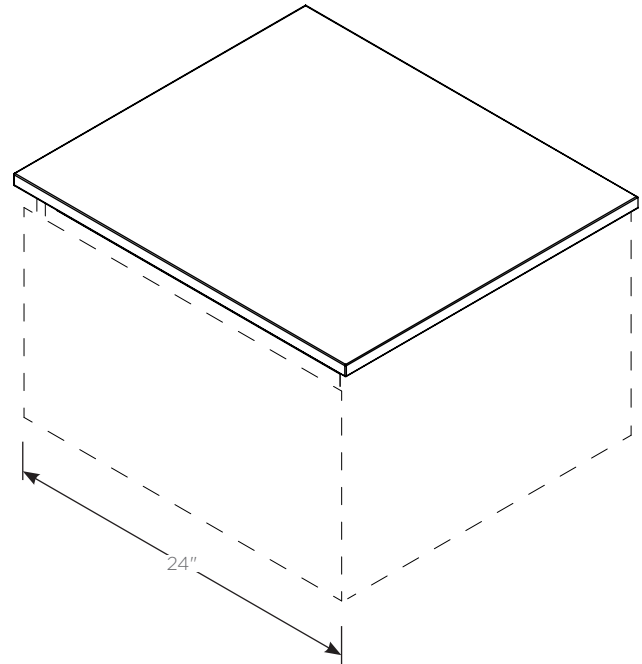

Features

- Silestone Quartz surface
- Can be configured without a sink for a wall mounted nightstand or credenza assembly.

Dimensions

- Width:** 25" (635 mm)
- Depth:** 22" (559 mm)
- Thickness:** 3/4" (19 mm)
- Weight:** 37 lbs (16.8 kg)

Options

- Stone Top Color Options:
 - Quartz White
 - White Zeus Extreme
 - Stone Gray
 - Lyra
 - Lava Black
- Sink Configurations:
 - Dry Top (No Sink)
 - Vessel (Fabrication Required)

Model Number Key

	T	F	25	G	92
Category	T = Top				
Depth	F = 22" (559 mm) Engineered Stone				
Width	25" (635 mm)				
Sink Type	G = Dry Top or Vessel (Fabrication Required)				
Colors	90 = Engineered Stone, Lava Black (Silestone Tebas Black) 91 = Engineered Stone, Stone Gray (Silestone Expo Gray) 92 = Engineered Stone, Quartz White (Silestone White Storm) 93 = Engineered Stone, White Zeus Extreme (Silestone) 94 = Engineered Stone, Lyra (Silestone)				

Dimensions

Top View

Front View

Side view