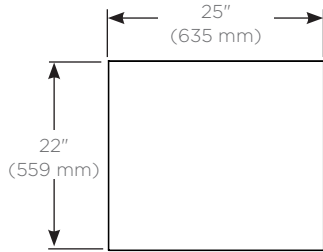

Features

- Silestone Quartz surface
- Can be configured without a sink for a wall mounted nightstand or credenza assembly.

Dimensions

- Width:** 25" (635 mm)
- Depth:** 22" (559 mm)
- Thickness:** 3/4" (19 mm)
- Weight:** 37 lbs (16.8 kg)

	T	F	25	G	92
Category	T = Top				
Depth	F = 22" (559 mm) Engineered Stone				
Width	25" (635 mm)				
Sink Type	G = Dry Top or Vessel (Fabrication Required)				
Colors	90 = Engineered Stone, Lava Black (Silestone Tebas Black) 91 = Engineered Stone, Stone Gray (Silestone Expo Gray) 92 = Engineered Stone, Quartz White (Silestone White Storm) 93 = Engineered Stone, White Zeus Extreme (Silestone) 94 = Engineered Stone, Lyra (Silestone)				

Dimensions

Top View

Front View

Side view