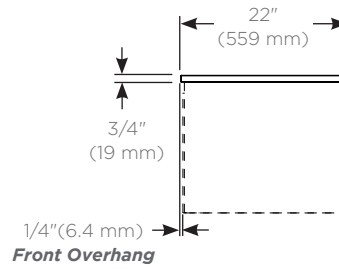

	T	F	25	G	92
Category	T = Top				
Depth	F = 22" (559 mm) Engineered Stone				
Width	25" (635 mm)				
Sink Type	G = Dry Top or Vessel (Fabrication Required)				
Colors	90 = Engineered Stone, Lava Black (Silestone Tebas Black) 91 = Engineered Stone, Stone Gray (Silestone Expo Gray) 92 = Engineered Stone, Quartz White (Silestone White Storm) 93 = Engineered Stone, White Zeus Extreme (Silestone) 94 = Engineered Stone, Lyra (Silestone)				

Dimensions

Top View

Front View

Side view