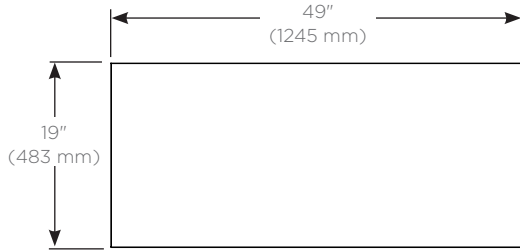

Features

- Silestone Quartz surface
- Can be configured without a sink for a wall mounted nightstand or credenza assembly.

Dimensions

Width: 49" (1245 mm)
Depth: 19" (483 mm)
Thickness: 3/4" (19 mm)
Weight: 62 lbs (28.1 kg)

	T	E	49	G	92
Category	T = Top				
Depth	E = 19" (483 mm) Engineered Stone				
Width	49" (1245 mm)				
Sink Type	G = Dry Top or Vessel (Fabrication Required)				
Colors	90 = Engineered Stone, Lava Black (Silestone Tebas Black) 91 = Engineered Stone, Stone Gray (Silestone Expo Gray) 92 = Engineered Stone, Quartz White (Silestone White Storm) 93 = Engineered Stone, White Zeus Extreme (Silestone) 94 = Engineered Stone, Lyra (Silestone)				

Dimensions

Top View

Front View

Side view