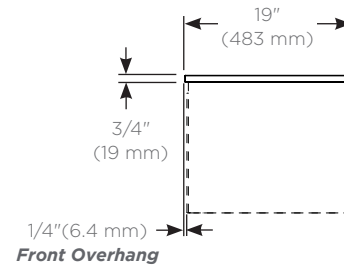

	T	E	49	G	92
Category	T = Top				
Depth	E = 19" (483 mm) Engineered Stone				
Width	49" (1245 mm)				
Sink Type	G = Dry Top or Vessel (Fabrication Required)				
Colors	90 = Engineered Stone, Lava Black (Silestone Tebas Black) 91 = Engineered Stone, Stone Gray (Silestone Expo Gray) 92 = Engineered Stone, Quartz White (Silestone White Storm) 93 = Engineered Stone, White Zeus Extreme (Silestone) 94 = Engineered Stone, Lyra (Silestone)				

Dimensions

Top View

Front View

Side view