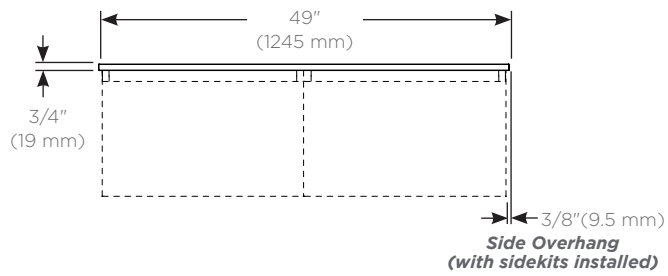

Features

- Silestone Quartz surface
- Can be configured without a sink for a wall mounted nightstand or credenza assembly.

Dimensions

Width: 49" (1245 mm)
Depth: 19" (483 mm)
Thickness: 3/4" (19 mm)
Weight: 62 lbs (28.1 kg)

	T	E	49	G	92
Category	T = Top				
Depth	E = 19" (483 mm) Engineered Stone				
Width	49" (1245 mm)				
Sink Type	G = Dry Top or Vessel (Fabrication Required)				
Colors	90 = Engineered Stone, Lava Black (Silestone Tebas Black) 91 = Engineered Stone, Stone Gray (Silestone Expo Gray) 92 = Engineered Stone, Quartz White (Silestone White Storm) 93 = Engineered Stone, White Zeus Extreme (Silestone) 94 = Engineered Stone, Lyra (Silestone)				

Dimensions

Top View

Front View

Side view