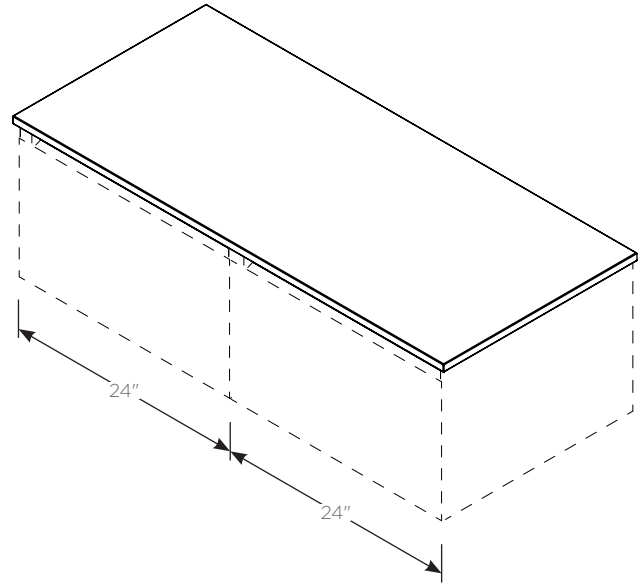

Features

- Silestone Quartz surface
- Can be configured without a sink for a wall mounted nightstand or credenza assembly.

Dimensions

Width: 49" (1245 mm)
Depth: 19" (483 mm)
Thickness: 3/4" (19 mm)
Weight: 62 lbs (28.1 kg)

Options

- Stone Top Color Options:
  - Quartz White
  - White Zeus Extreme
  - Stone Gray
  - Lyra
  - Lava Black
- Sink Configurations:
  - Dry Top (No Sink)
  - Vessel (Fabrication Required)

Model Number Key

	T	E	49	G	92
Category	T = Top				
Depth	E = 19" (483 mm) Engineered Stone				
Width	49" (1245 mm)				
Sink Type	G = Dry Top or Vessel (Fabrication Required)				
Colors	90 = Engineered Stone, Lava Black (Silestone Tebas Black) 91 = Engineered Stone, Stone Gray (Silestone Expo Gray) 92 = Engineered Stone, Quartz White (Silestone White Storm) 93 = Engineered Stone, White Zeus Extreme (Silestone) 94 = Engineered Stone, Lyra (Silestone)