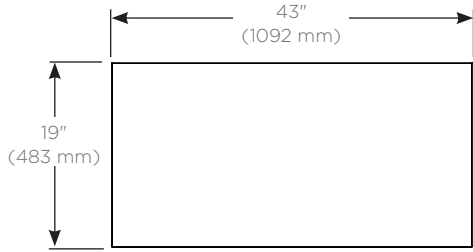

Features

- Silestone Quartz surface
- Can be configured without a sink for a wall mounted nightstand or credenza assembly.

Dimensions

Width: 43" (1092 mm)
Depth: 19" (483 mm)
Thickness: 3/4" (19 mm)
Weight: 55 lbs (24.9 kg)

	T	E	43	G	92
Category	T = Top				
Depth	E = 19" (483 mm) Engineered Stone				
Width	43" (1092 mm)				
Sink Type	G = Dry Top or Vessel (Fabrication Required)				
Colors	90 = Engineered Stone, Lava Black (Silestone Tebas Black) 91 = Engineered Stone, Stone Gray (Silestone Expo Gray) 92 = Engineered Stone, Quartz White (Silestone White Storm) 93 = Engineered Stone, White Zeus Extreme (Silestone) 94 = Engineered Stone, Lyra (Silestone)				

Dimensions

Top View

Front View

Side view