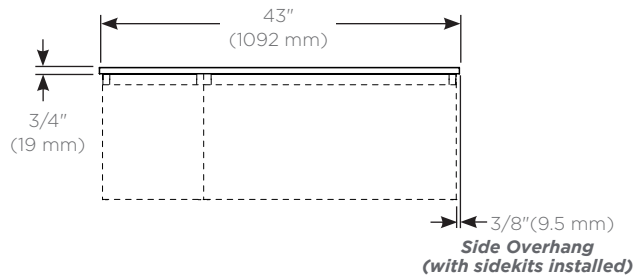

Features

- Silestone Quartz surface
- Can be configured without a sink for a wall mounted nightstand or credenza assembly.

Dimensions

Width: 43" (1092 mm)
Depth: 19" (483 mm)
Thickness: 3/4" (19 mm)
Weight: 55 lbs (24.9 kg)

	T	E	43	G	92
Category	T = Top				
Depth	E = 19" (483 mm) Engineered Stone				
Width	43" (1092 mm)				
Sink Type	G = Dry Top or Vessel (Fabrication Required)				
Colors	90 = Engineered Stone, Lava Black (Silestone Tebas Black) 91 = Engineered Stone, Stone Gray (Silestone Expo Gray) 92 = Engineered Stone, Quartz White (Silestone White Storm) 93 = Engineered Stone, White Zeus Extreme (Silestone) 94 = Engineered Stone, Lyra (Silestone)				

Dimensions

Top View

Front View

Side view