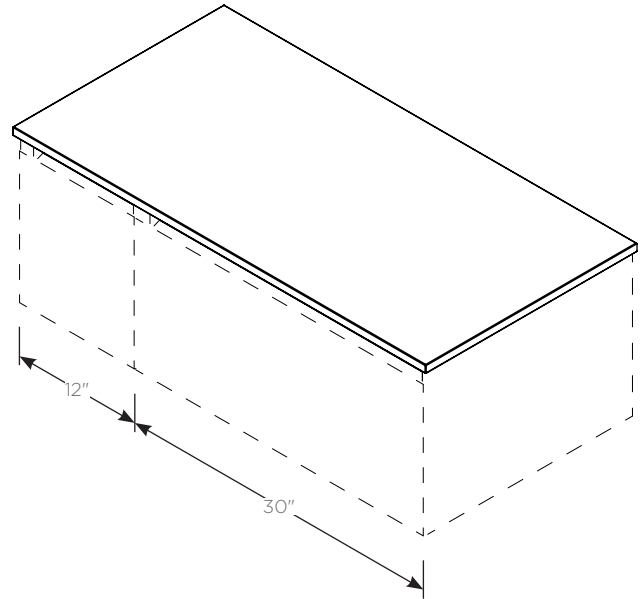

Features

- Silestone Quartz surface
- Can be configured without a sink for a wall mounted nightstand or credenza assembly.

Dimensions

Width: 43" (1092 mm)
Depth: 19" (483 mm)
Thickness: 3/4" (19 mm)
Weight: 55 lbs (24.9 kg)

Options

- Stone Top Color Options:
  - Quartz White
  - White Zeus Extreme
  - Stone Gray
  - Lyra
  - Lava Black
- Sink Configurations:
  - Dry Top (No Sink)
  - Vessel (Fabrication Required)

Model Number Key

	T	E	43	G	92
Category	T = Top				
Depth	E = 19" (483 mm) Engineered Stone				
Width	43" (1092 mm)				
Sink Type	G = Dry Top or Vessel (Fabrication Required)				
Colors	90 = Engineered Stone, Lava Black (Silestone Tebas Black) 91 = Engineered Stone, Stone Gray (Silestone Expo Gray) 92 = Engineered Stone, Quartz White (Silestone White Storm) 93 = Engineered Stone, White Zeus Extreme (Silestone) 94 = Engineered Stone, Lyra (Silestone)