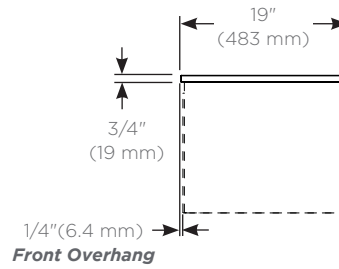

	T	E	43	G	92
Category	T = Top				
Depth	E = 19" (483 mm) Engineered Stone				
Width	43" (1092 mm)				
Sink Type	G = Dry Top or Vessel (Fabrication Required)				
Colors	90 = Engineered Stone, Lava Black (Silestone Tebas Black) 91 = Engineered Stone, Stone Gray (Silestone Expo Gray) 92 = Engineered Stone, Quartz White (Silestone White Storm) 93 = Engineered Stone, White Zeus Extreme (Silestone) 94 = Engineered Stone, Lyra (Silestone)				

Dimensions

Top View

Front View

Side view