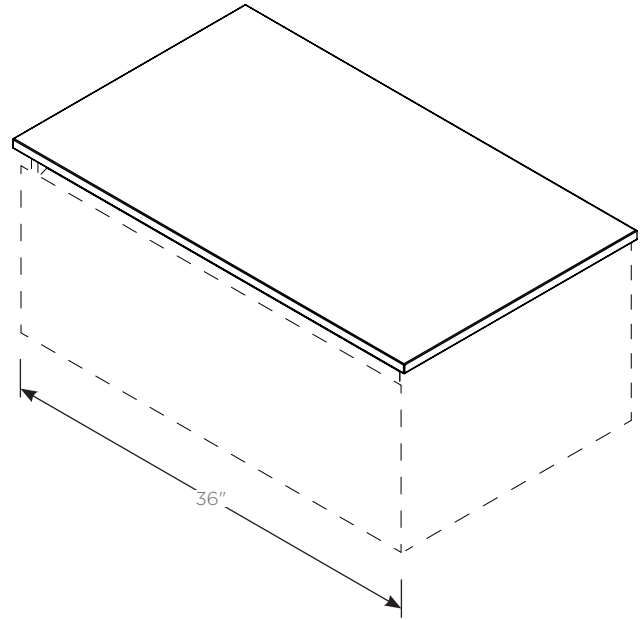

Features

- Silestone Quartz surface
- Can be configured without a sink for a wall mounted nightstand or credenza assembly.

Dimensions

1. **Width:** 37" (940 mm)
   Depth: 19" (483 mm)
   Thickness: 3/4" (19 mm)
   Weight: 47 lbs (21.3 kg)

Options

- Stone Top Color Options:
  - Quartz White
  - White Zeus Extreme
  - Stone Gray
  - Lyra
  - Lava Black
- Sink Configurations:
  - Dry Top (No Sink)
  - Vessel (Fabrication Required)

Model Number Key

	T	E	37	G	92
Category	T = Top				
Depth	E = 19" (483 mm) Engineered Stone				
Width	37" (940 mm)				
Sink Type	G = Dry Top or Vessel (Fabrication Required)				
Colors	90 = Engineered Stone, Lava Black (Silestone Tebas Black) 91 = Engineered Stone, Stone Gray (Silestone Expo Gray) 92 = Engineered Stone, Quartz White (Silestone White Storm) 93 = Engineered Stone, White Zeus Extreme (Silestone) 94 = Engineered Stone, Lyra (Silestone)