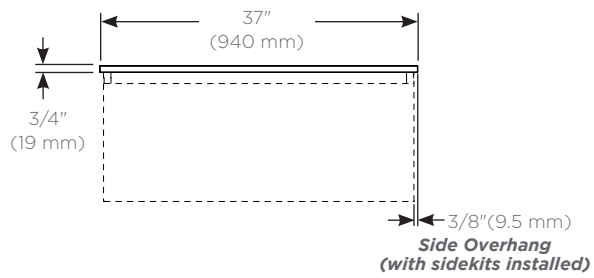

Features

- Silestone Quartz surface
- Can be configured without a sink for a wall mounted nightstand or credenza assembly.

Dimensions

- Width:** 37" (940 mm)
Depth: 19" (483 mm)
Thickness: 3/4" (19 mm)
Weight: 47 lbs (21.3 kg)

	T	E	37	G	92
Category	T = Top				
Depth	E = 19" (483 mm) Engineered Stone				
Width	37" (940 mm)				
Sink Type	G = Dry Top or Vessel (Fabrication Required)				
Colors	90 = Engineered Stone, Lava Black (Silestone Tebas Black) 91 = Engineered Stone, Stone Gray (Silestone Expo Gray) 92 = Engineered Stone, Quartz White (Silestone White Storm) 93 = Engineered Stone, White Zeus Extreme (Silestone) 94 = Engineered Stone, Lyra (Silestone)				

Dimensions

Top View

Front View

Side view