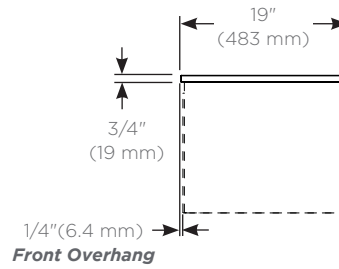

	T	E	37	G	92
Category	T = Top				
Depth	E = 19" (483 mm) Engineered Stone				
Width	37" (940 mm)				
Sink Type	G = Dry Top or Vessel (Fabrication Required)				
Colors	90 = Engineered Stone, Lava Black (Silestone Tebas Black) 91 = Engineered Stone, Stone Gray (Silestone Expo Gray) 92 = Engineered Stone, Quartz White (Silestone White Storm) 93 = Engineered Stone, White Zeus Extreme (Silestone) 94 = Engineered Stone, Lyra (Silestone)				

Dimensions

Top View

Front View

Side view