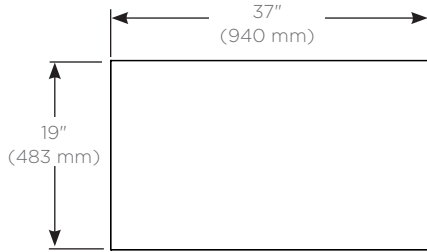

Features

- Silestone Quartz surface
- Can be configured without a sink for a wall mounted nightstand or credenza assembly.

Dimensions

- Width:** 37" (940 mm)
Depth: 19" (483 mm)
Thickness: 3/4" (19 mm)
Weight: 47 lbs (21.3 kg)

	T	E	37	G	92
Category	T = Top				
Depth	E = 19" (483 mm) Engineered Stone				
Width	37" (940 mm)				
Sink Type	G = Dry Top or Vessel (Fabrication Required)				
Colors	90 = Engineered Stone, Lava Black (Silestone Tebas Black) 91 = Engineered Stone, Stone Gray (Silestone Expo Gray) 92 = Engineered Stone, Quartz White (Silestone White Storm) 93 = Engineered Stone, White Zeus Extreme (Silestone) 94 = Engineered Stone, Lyra (Silestone)				

Dimensions

Top View

Front View

Side view