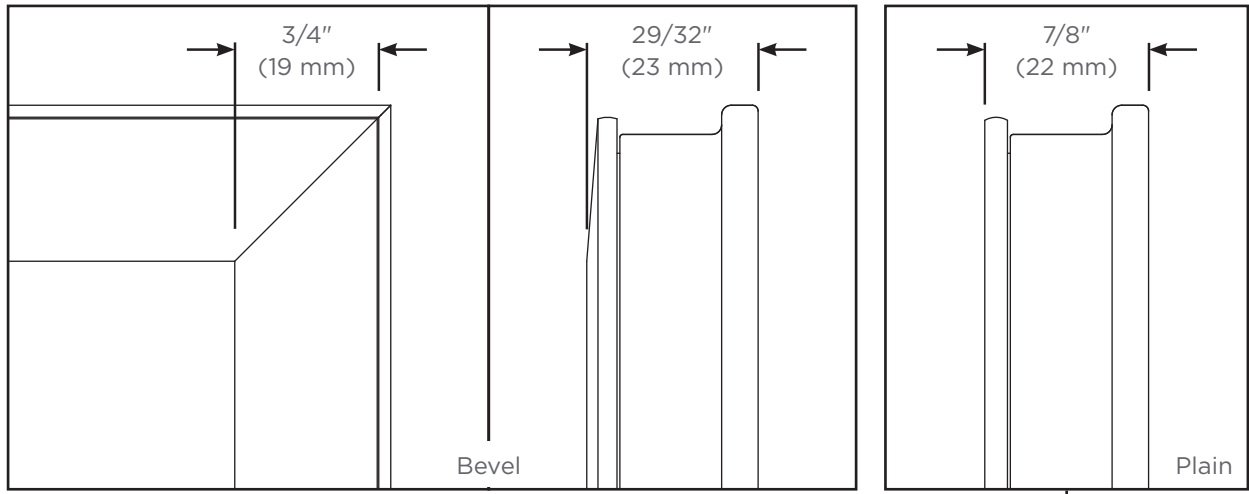

Dimensions

Height: 36" (915 mm)
 Width: 11-1/4" (286 mm)
 Depth: 7/8" (22 mm)

Options

- Other widths / heights available
- Can be paired with other product lines:
 - PL Cabinets (P2C)

Example: Cabinet to Mirror to Cabinet Arrangement

Model Number Key

<u>Modular</u>	<u>Mirror</u>	<u>Width</u>	<u>Height</u>	<u>Finish</u>
MOD	M	12	36	FP = Flat Polish FB = Flat Bevel

Front view

Side view