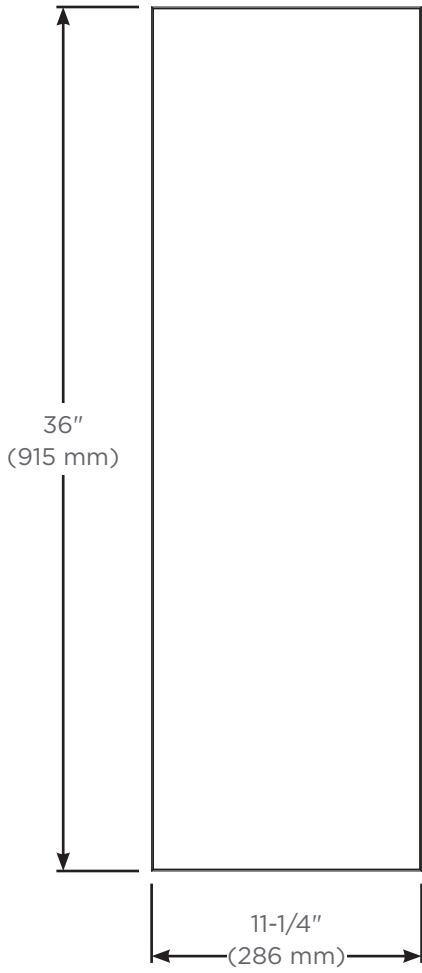

Dimensions

Height: 36" (915 mm)
 Width: 11-1/4" (286 mm)
 Depth: 7/8" (22 mm)

Options

- Other widths / heights available
- Can be paired with other product lines:
 - PL Cabinets (P2C)

Example: Cabinet to Mirror to Cabinet Arrangement

Model Number Key

<u>Modular</u>	<u>Mirror</u>	<u>Width</u>	<u>Height</u>	<u>Finish</u>
MOD	M	12	36	FP = Flat Polish FB = Flat Bevel

Front view

Side view