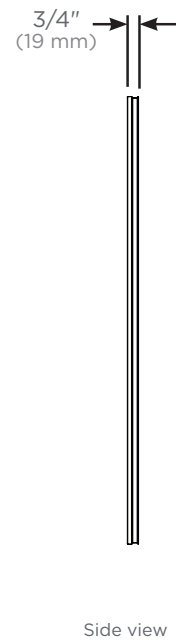

Features

- Color and style matched to Profiles styling suite.
- Easy Installation
- Modular when paired with ganging kit

Construction

- Aluminum frame
- Includes installation hardware

Dimensions

Height: 29-7/8" (759 mm)
 Width: 29-7/8" (759 mm)
 Depth: 3/4" (19 mm)

Options

- Other widths / heights available
- Gangs to Profiles Cabinet and Profiles Modular Light- Reference Profiles Mirror Ganging Kit when ordering - PMGKIT3030
- Available in 4 metal frame color options:
 - Chrome
 - Polished Nickel
 - Matte Gold
 - Matte Black

Example: Ganging Mirror-to-Cabinet Arrangement
Note: One Mirror Ganging Kit is required per mirror.
 Reference the Profiles PMGKIT Specification sheet for details

Example: Ganging Mirror-to-Lights Arrangement
Note: One Mirror Ganging Kit is required.
 Reference the Profiles PMGKIT Specification sheet for details

Model Number Key

Profiles	Mirror	Width	Height	Frame Width	Metal Frame Finish
P	M	30	30	T = 3/4"	76 = Chrome 77 = Polished Nickel 82 = Matte Gold 83 = Matte Black

**Mirror Ganging Kit adds 1/8" (3 mm) to dimensions*