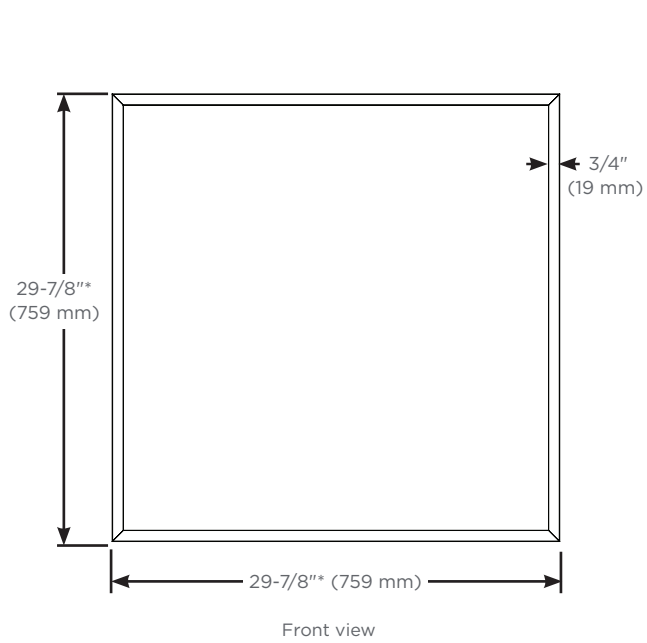

Features

- Color and style matched to Profiles styling suite.
- Easy Installation
- Modular when paired with ganging kit

Construction

- Aluminum frame
- Includes installation hardware

Dimensions

Height: 29-7/8" (759 mm)
 Width: 29-7/8" (759 mm)
 Depth: 3/4" (19 mm)

Options

- Other widths / heights available
- Gangs to Profiles Cabinet and Profiles Modular Light- Reference Profiles Mirror Ganging Kit when ordering - PMGKIT3030
- Available in 4 metal frame color options:
 - Chrome
 - Polished Nickel
 - Matte Gold
 - Matte Black

Model Number Key

Profiles	Mirror	Width	Height	Frame Width	Metal Frame Finish
P	M	30	30	T = 3/4"	76 = Chrome 77 = Polished Nickel 82 = Matte Gold 83 = Matte Black

**Mirror Ganging Kit adds 1/8" (3 mm) to dimensions*