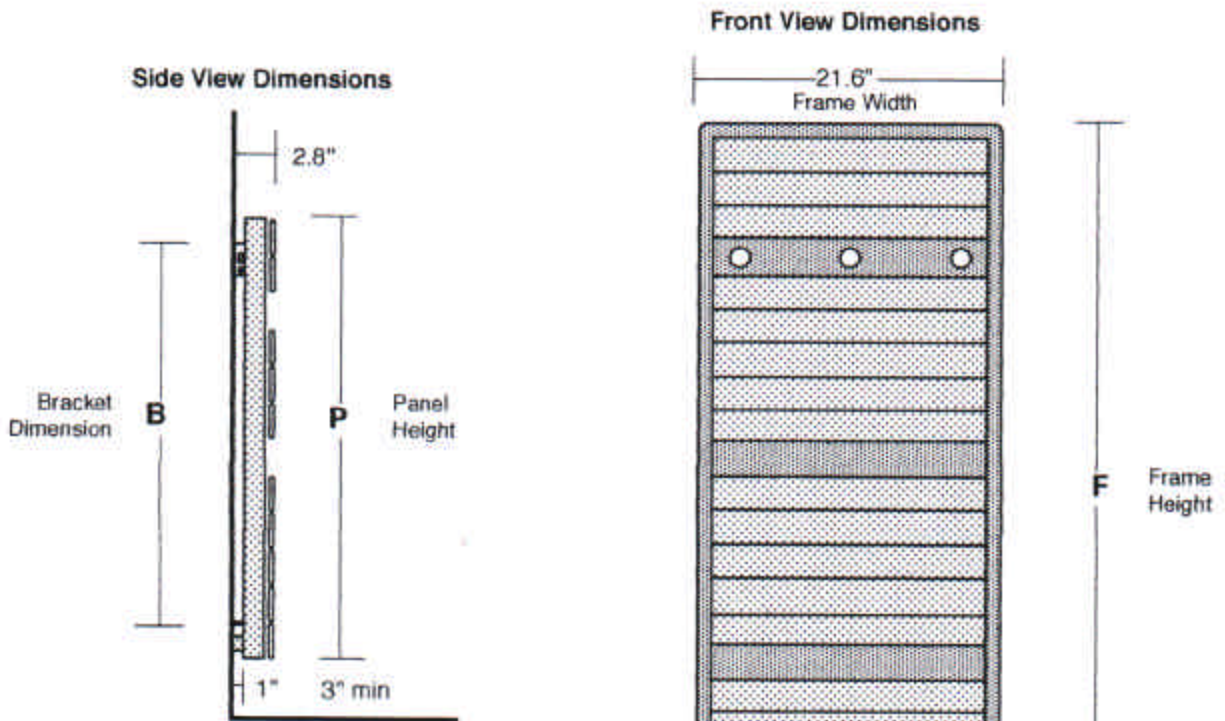

Electric Heritage Omnipanel Dimensions

Model	P	F	B	Wattage
TW9	26.1 in	27.8 in	24.1 in	250 W
TW12	34.6 in	36.6 in	32.6 in	425 W
TW21	61.0 in	62.8 in	59.0 in	700 W