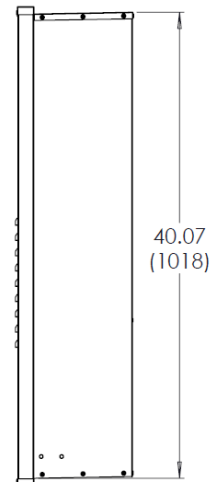

Product Name	Recess Box for External (Outdoor) Tankless Water Heaters
Compatible with Rinnai Tankless Water Heater Models	<ul style="list-style-type: none"> • RL94e (REU-VC2837WD-US) • RL75e (REU-VC2528WD-US) • V94e (REU-VC2837W-US) • V75e (REU-VC2528W-US) • V65e (REU-VC2025W-US)
Technical Specifications	<ul style="list-style-type: none"> • Material: Steel - Galvanized and Powder Coated • Color: White
Included with Purchase	<ul style="list-style-type: none"> • Recess Box • Hardware Kit (Part #: 104000034): Includes hardware and instructions for recess box installation.
Features	<ul style="list-style-type: none"> • Protects the appliance from wind, weather, and unwanted adjustments. • Recesses the appliance into the wall. • Hides the appliance from view. • Drain holes located at the front of the box for improved draining capabilities in flush-mounted installations. • Wide front door flange design for easy flashing. • Includes lock ring for increased security. • Removable door allows easy access for servicing.

DIMENSIONS in. (mm)

TOP

FRONT

SIDE

RINNAI.US • 1-800-621-9419