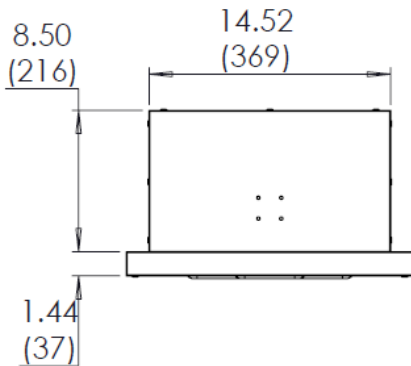

Product Name	Recess Box for External (Outdoor) Tankless Water Heaters
Compatible with Rinnai Tankless Water Heater Models	<ul style="list-style-type: none"> • RL94e (REU-VC2837WD-US) • RL75e (REU-VC2528WD-US) • V94e (REU-VC2837W-US) • V75e (REU-VC2528W-US) • V65e (REU-VC2025W-US)
Technical Specifications	<ul style="list-style-type: none"> • Material: Steel - Galvanized and Powder Coated • Color: White
Included with Purchase	<ul style="list-style-type: none"> • Recess Box • Hardware Kit (Part #: 104000034): Includes hardware and instructions for recess box installation.
Features	<ul style="list-style-type: none"> • Protects the appliance from wind, weather, and unwanted adjustments. • Recesses the appliance into the wall. • Hides the appliance from view. • Drain holes located at the front of the box for improved draining capabilities in flush-mounted installations. • Wide front door flange design for easy flashing. • Includes lock ring for increased security. • Removable door allows easy access for servicing.

DIMENSIONS in. (mm)

TOP

FRONT

SIDE

RINNAI.US • 1-800-621-9419