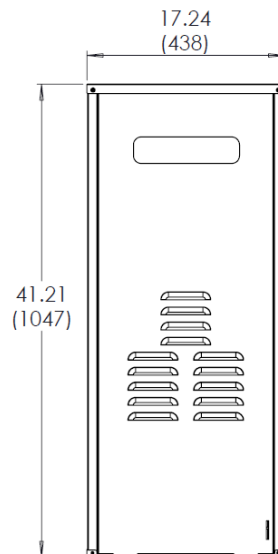

Product Name	Recess Box for External (Outdoor) Tankless Water Heaters
Compatible with Rinnai Tankless Water Heater Models	<ul style="list-style-type: none"> • RL94e (REU-VC2837WD-US) • RL75e (REU-VC2528WD-US) • V94e (REU-VC2837W-US) • V75e (REU-VC2528W-US) • V65e (REU-VC2025W-US)
Technical Specifications	<ul style="list-style-type: none"> • Material: Steel - Galvanized and Powder Coated • Color: White
Included with Purchase	<ul style="list-style-type: none"> • Recess Box • Hardware Kit (Part #: 104000034): Includes hardware and instructions for recess box installation.
Features	<ul style="list-style-type: none"> • Protects the appliance from wind, weather, and unwanted adjustments. • Recesses the appliance into the wall. • Hides the appliance from view. • Drain holes located at the front of the box for improved draining capabilities in flush-mounted installations. • Wide front door flange design for easy flashing. • Includes lock ring for increased security. • Removable door allows easy access for servicing.

DIMENSIONS in. (mm)

TOP

FRONT

SIDE

RINNAI.US • 1-800-621-9419