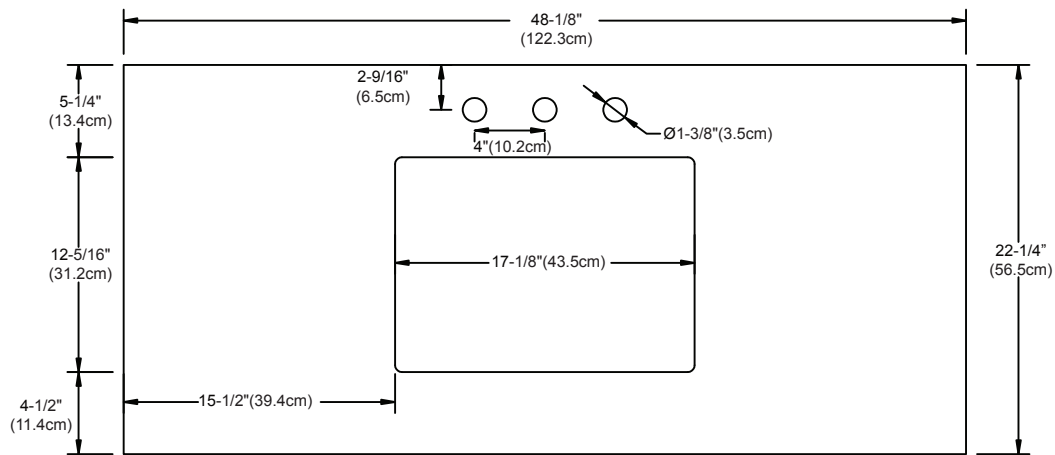

Faucet: SINGLE FAUCET HOLE  
 8" WIDESPREAD

TOP

FRONT