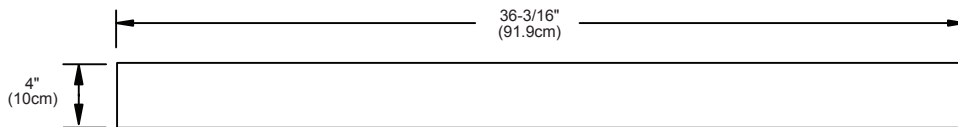

MODEL: 304436-1-COLOR 364436-1-COLOR
304436-8-COLOR 364436-8-COLOR

VANITY TOPS

Wideappeal™ Top for undercounter sink (standard)

Available Colors: CARRARA WHITE MARBLE CW
STONE GRAY TECHSTONE™ Q30

Faucet: SINGLE FAUCET HOLE
8" WIDESPREAD

TOP

FRONT