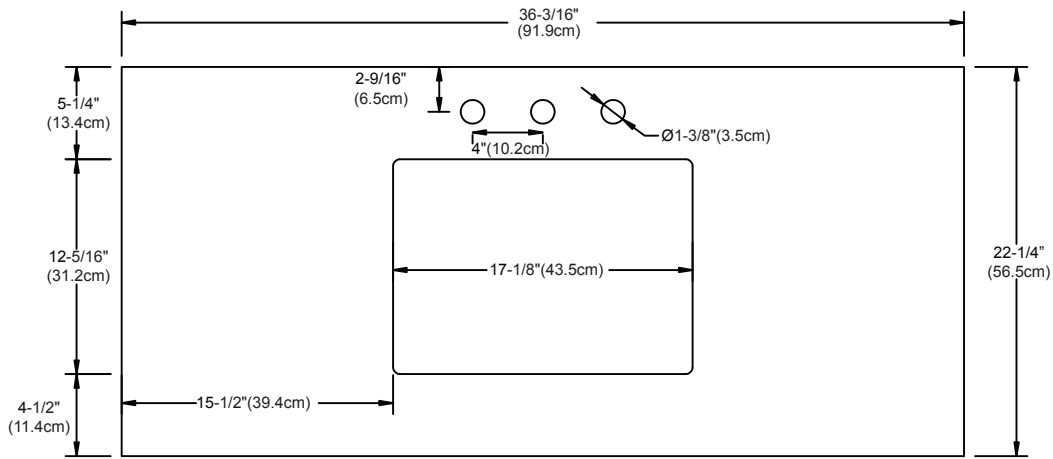

MODEL: 304436-1-COLOR 364436-1-COLOR  
304436-8-COLOR 364436-8-COLOR

VANITY TOPS

Wideappeal™ Top for undercounter sink (standard)

Available Colors: CARRARA WHITE MARBLE CW  
STONE GRAY TECHSTONE™ Q30

Faucet: SINGLE FAUCET HOLE  
8" WIDESPREAD

## FRONT

MODEL: 304449-1-COLOR 364449-1-COLOR  
 304449-8-COLOR 364449-8-COLOR

VANITY TOPS

Wideappeal™ Top for undercounter sink (standard)

Available Colors: CARRARA WHITE MARBLE CW  
 STONE GRAY TECHSTONE™ Q30

Faucet: SINGLE FAUCET HOLE  
 8" WIDESPREAD

TOP

FRONT