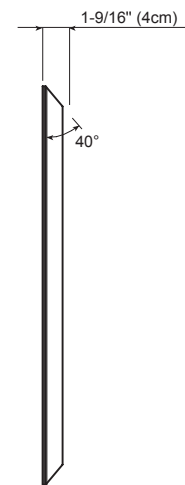

Model : 600924-FINISH

- Features :**
- LED light radiates from four sides (1500 lumens, 25 W)
 - Touch sensor on mirror surface controls LED light on/off
 - Can be hung horizontally or vertically
 - Aluminum frame
 - 4000k color temperature
 - Hardwire only
 - UL Approved

Available Finish : SATIN ALUMINUM SA

FRONT

SIDE

BACK