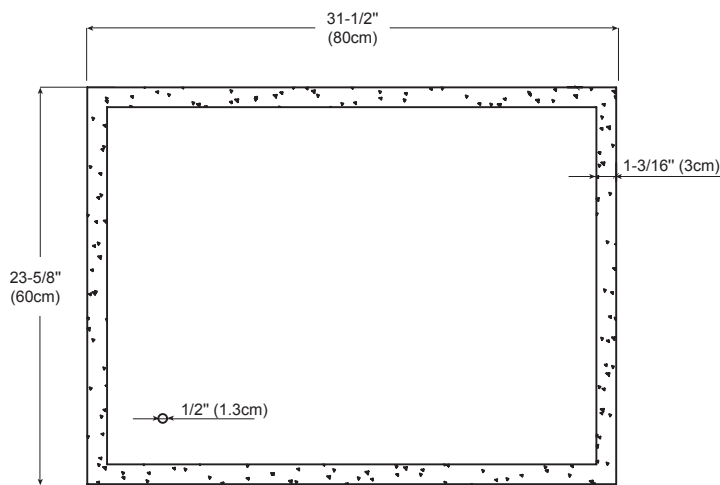

Model : 600924-FINISH

1. **Features :**
2. LED light radiates from four sides (1500 lumens, 25 W)
   - Touch sensor on mirror surface controls LED light on/off
   - Can be hung horizontally or vertically
   - Aluminum frame
   - 4000k color temperature
   - Hardwire only
   - UL Approved

Available Finish : SATIN ALUMINUM SA

FRONT