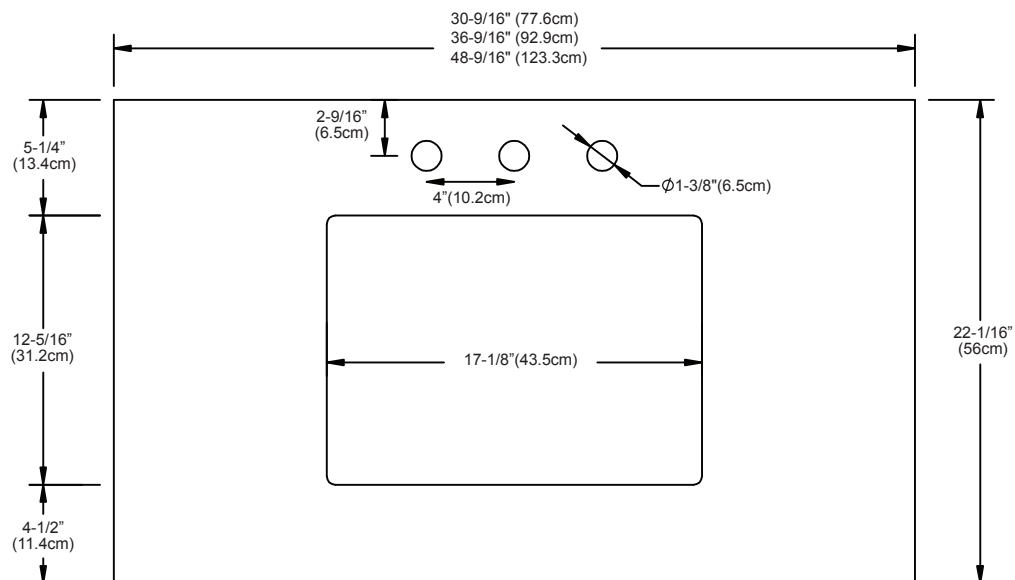

STONE COUNERTOP 31" / 37" / 49"

RONBOW

MODEL: 302231-1-CW
302237-1-CW
302249-1-CW

302231-8-CW
302237-8-CW
302249-8-CW

VANITY TOPS

Stone™ Countertop for undercounter sink (standard)

Available Colors:

CARRARA WHITE MARBLE CW

Faucet:

SINGLE FAUCET HOLE

8" WIDESPREAD

TOP

FRONT