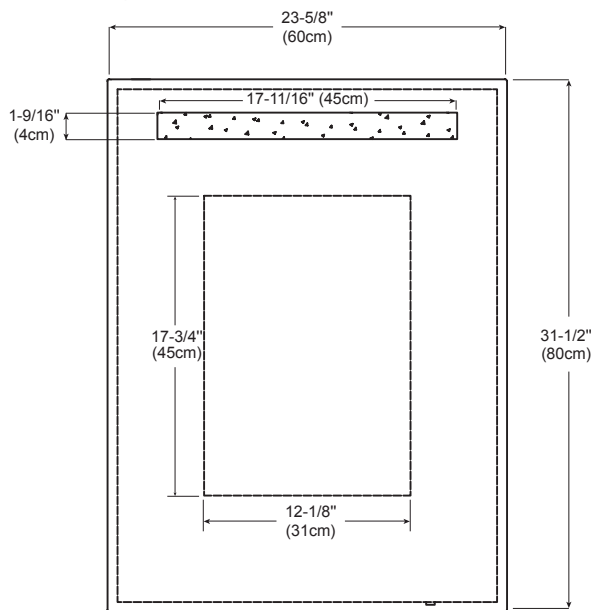

Model : 601524-FINISH

1. **Features :** LED radiates from top of mirror (270 lumens, 15 W)
   Motion sensor on bottom controls LED light on/off
   Aluminum frame
   Defogger
   Surface mount installation
   4000k color temperature
   Hardwire Only
   UL Approved

Available Finish : SATIN ALUMINUM SA

FRONT