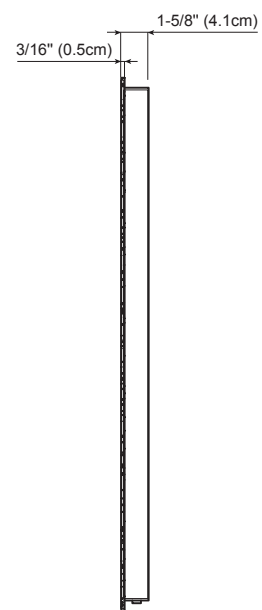

Model : 601524-FINISH

- Features :** LED radiates from top of mirror (270 lumens, 15 W)
Motion sensor on bottom controls LED light on/off
Aluminum frame
Defogger
Surface mount installation
4000k color temperature
Hardwire Only
UL Approved

Available Finish : SATIN ALUMINUM SA

FRONT

SIDE

BACK