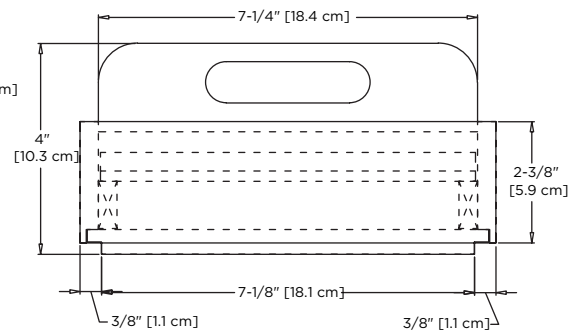

Model : 527301-FINISH

Features : Solid bamboo material
Stackable together with 527401-Finish
Superior multi-step polyurethane finish provides a durable finish

All Ronbow cabinets are made of solid hardwood or hardwood plywood and meet strict CARB II Standards. No particle board or Micro-Density Fiberboard (MDF) are used.

Available Finish : Light Bamboo (E71)

Side View