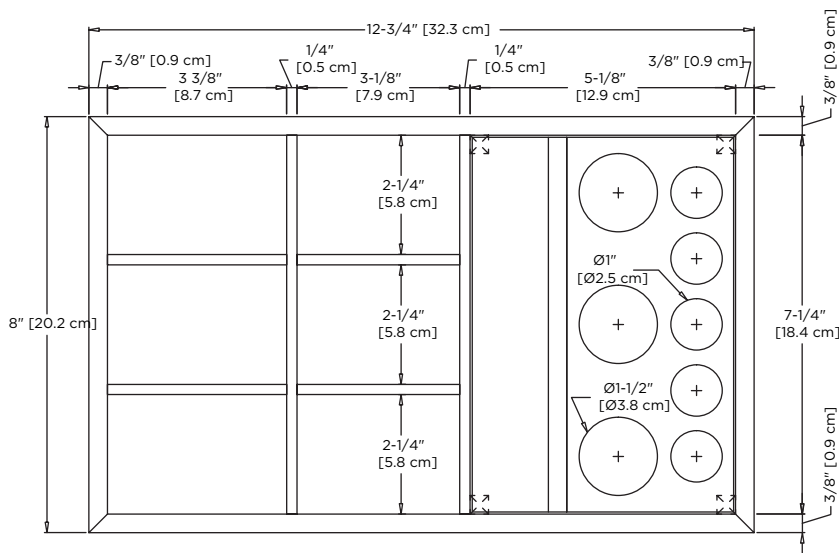

Model : 527301-FINISH

Features : Solid bamboo material
Stackable together with 527401-Finish
Superior multi-step polyurethane finish provides a durable finish

All Ronbow cabinets are made of solid hardwood or hardwood plywood and meet strict CARB II Standards. No particle board or Micro-Density Fiberboard (MDF) are used.

Available Finish : Light Bamboo (E71)

Top View