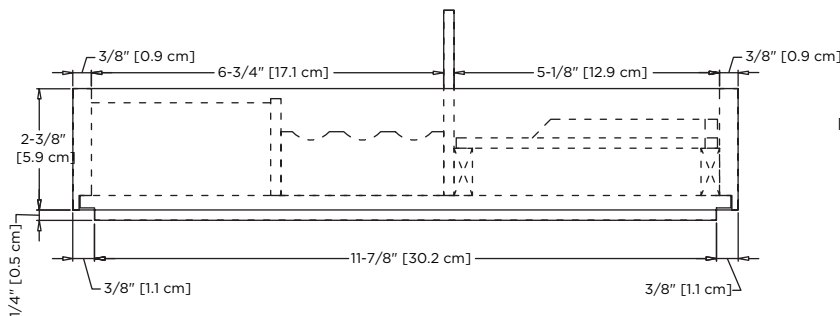

Model : 527301-FINISH

Features : Solid bamboo material
Stackable together with 527401-Finish
Superior multi-step polyurethane finish provides a durable finish

All Ronbow cabinets are made of solid hardwood or hardwood plywood and meet strict CARB II Standards. No particle board or Micro-Density Fiberboard (MDF) are used.

Available Finish : Light Bamboo (E71)

Side View