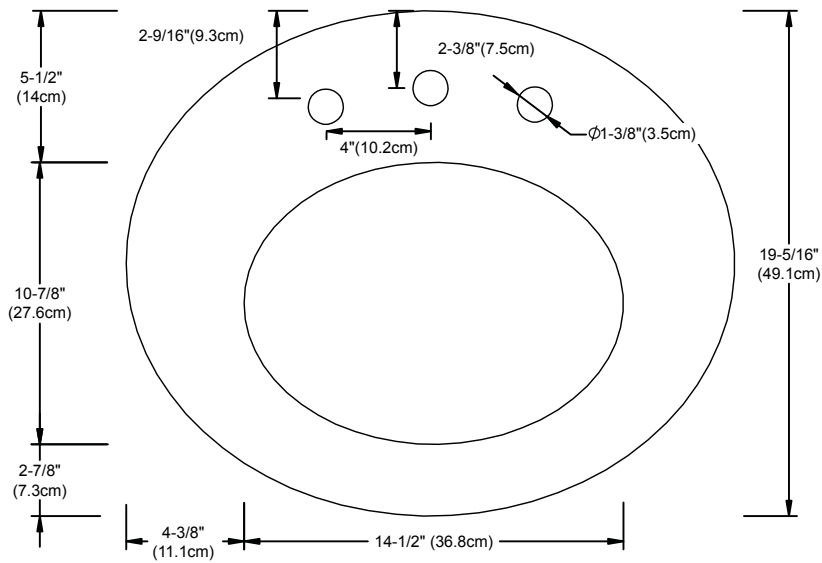

MODEL: 307023-1-COLOR
 307023-8-COLOR
 367023-1-COLOR
 367023-8-COLOR

VANITY TOPS

Fitted stone top

Available Colors:

ABSOLUTE BLACK GRANITE AB
 CARRARA WHITE MARBLE CW
 CREAM BEIGE MARBLE MY
 GRAND GREEN TECHSTONE™ Q27
 STONE GRAY TECHSTONE™ Q30

Faucet:

SINGLE FAUCET HOLE
 8" WIDESPREAD

TOP

SIDE