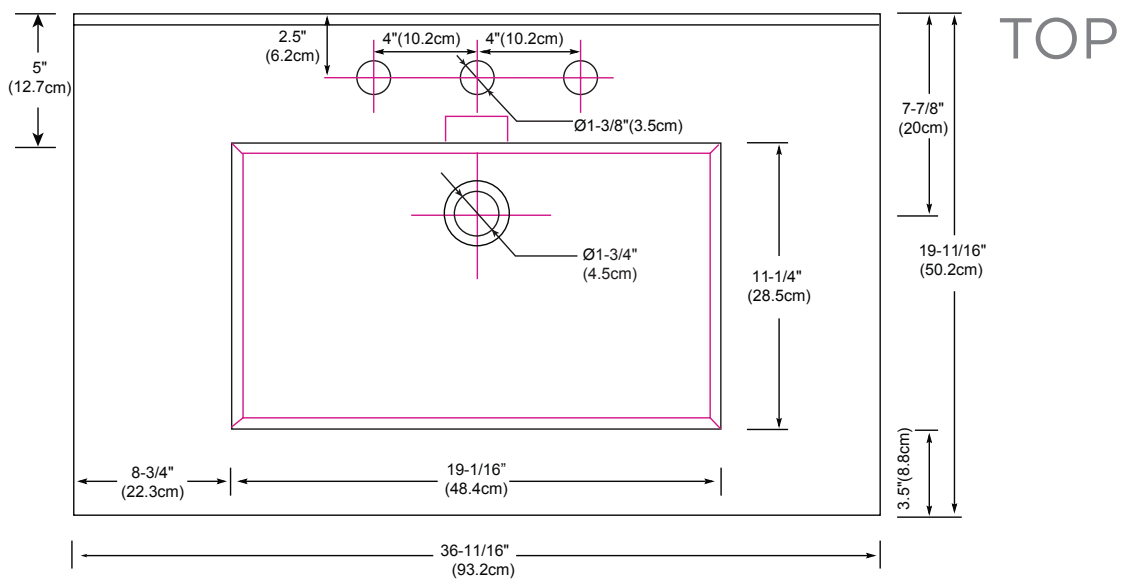

MODEL: 215537-1-WH  
215537-8-WH

SELF-RIMMING SINKS

Ceramic self-rimming vessel with overflow

**Codes/Standards Applicable**

Specified model meets or exceeds the following:

- ASME A112.19.2
- IAPMO/cUPC®
- CSA B45
- CMR 248

Available Colors:

- WHITE WH
- COOL GRAY CG

Faucet:

- SINGLE FAUCET HOLE
- 8" WIDESPREAD

By IAPMO, ceramic lavatory warpage is defective only if warpage of flat slab out of horizontal plane exceeds 6.3 mm/m (0.25 in/ft) on all sizes OR warpage on back of lavatories that are attached to the wall exceeds 3 mm (0.13 in).