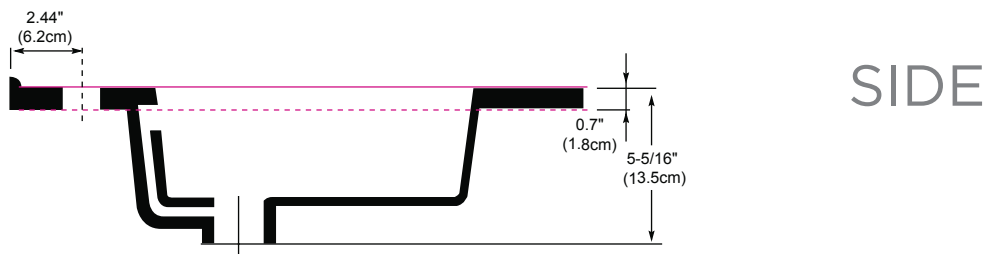

MODEL: 215537-1-WH  
215537-8-WH

SELF-RIMMING SINKS

Ceramic self-rimming vessel with overflow

**Codes/Standards Applicable**

Specified model meets or exceeds the following:

- ASME A112.19.2
- IAPMO/cUPC®
- CSA B45
- CMR 248

Available Colors:

- WHITE WH
- COOL GRAY CG

Faucet:

- SINGLE FAUCET HOLE
- 8" WIDESPREAD

By IAPMO, ceramic lavatory warpage is defective only if warpage of flat slab out of horizontal plane exceeds 6.3 mm/m (0.25 in/ft) on all sizes OR warpage on back of lavatories that are attached to the wall exceeds 3 mm (0.13 in).