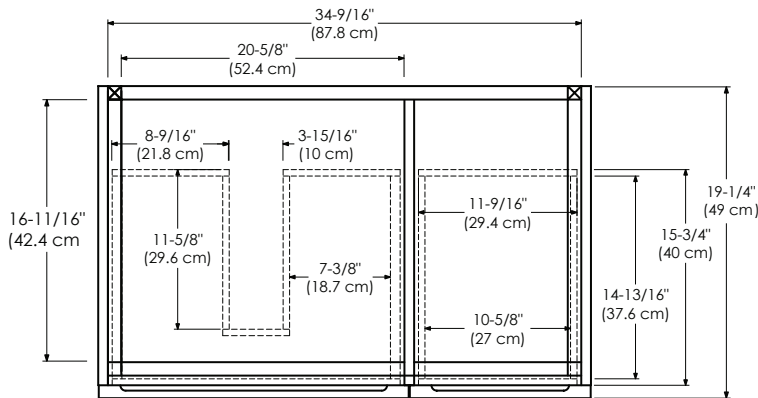

Model : 018936-L-FINISH
018936-R-FINISH

Features : Soft Close and Full Extension drawers with Dovetail construction
Undermount glides
Matching finish throughout the interior
Decorative drawer with glass side panels
Optional Drawer Organizer and Motion Sensor LED Light
Matching Mirror, Medicine Cabinet and Wall Cabinet
One large drawer with hidden drawer

Available Finish : BLUSH TAUPE E01
GLOSSY WHITE E23
SLATE GRAY E12

TOP VIEW

FRONT VIEW

SIDE VIEW

Model : 036036-L-FINISH
036036-R-FINISH

Features : Soft Close and Full Extension drawers with Dovetail construction
Undermount glides
Matching finish throughout the interior
Decorative drawer with glass side panels
Optional Drawer Organizer and Motion Sensor LED Light
Matching Mirror, Medicine Cabinet and Wall Cabinet
One large drawer with hidden drawer