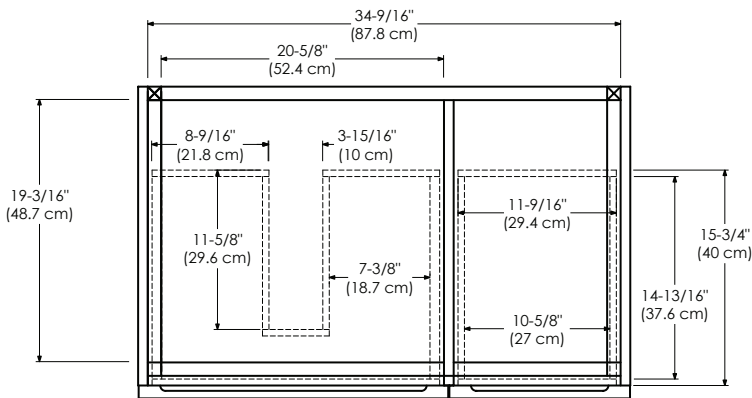

Model : 036036-L-FINISH
036036-R-FINISH

Features : Soft Close and Full Extension drawers with Dovetail construction
Undermount glides
Matching finish throughout the interior
Decorative drawer with glass side panels
Optional Drawer Organizer and Motion Sensor LED Light
Matching Mirror, Medicine Cabinet and Wall Cabinet
One large drawer with hidden drawer

Available Finish : BLUSH TAUPE E01
GLOSSY WHITE E23
SLATE GRAY E12

TOP VIEW