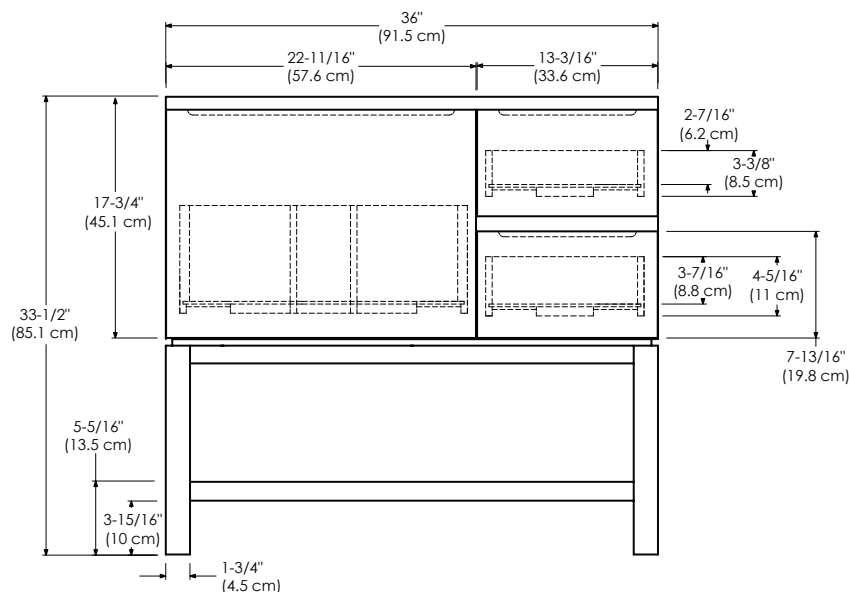

Model : 018936-L-FINISH
018936-R-FINISH

Features : Soft Close and Full Extension drawers with Dovetail construction
Undermount glides
Matching finish throughout the interior
Decorative drawer with glass side panels
Optional Drawer Organizer and Motion Sensor LED Light
Matching Mirror, Medicine Cabinet and Wall Cabinet
One large drawer with hidden drawer

Available Finish : BLUSH TAUPE E01
GLOSSY WHITE E23
SLATE GRAY E12

TOP VIEW

FRONT VIEW

SIDE VIEW

Model : 036036-L-FINISH
036036-R-FINISH

Features : Soft Close and Full Extension drawers with Dovetail construction
Undermount glides
Matching finish throughout the interior
Decorative drawer with glass side panels
Optional Drawer Organizer and Motion Sensor LED Light
Matching Mirror, Medicine Cabinet and Wall Cabinet
One large drawer with hidden drawer

Available Finish : BLUSH TAUPE E01
GLOSSY WHITE E23
SLATE GRAY E12

TOP VIEW

FRONT VIEW

SIDE VIEW