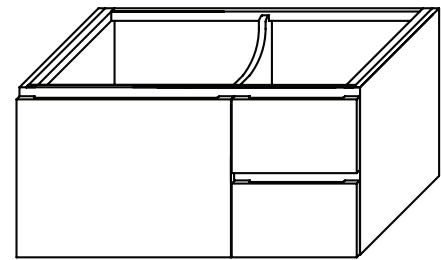

Model : 018936-L-FINISH
018936-R-FINISH

Features : Soft Close and Full Extension drawers with Dovetail construction
Undermount glides
Matching finish throughout the interior
Decorative drawer with glass side panels
Optional Drawer Organizer and Motion Sensor LED Light
Matching Mirror, Medicine Cabinet and Wall Cabinet
One large drawer with hidden drawer

Available Finish : BLUSH TAUPE E01
GLOSSY WHITE E23
SLATE GRAY E12

TOP VIEW

FRONT VIEW

SIDE VIEW

Model : 036036-L-FINISH
036036-R-FINISH

Features : Soft Close and Full Extension drawers with Dovetail construction
Undermount glides
Matching finish throughout the interior
Decorative drawer with glass side panels
Optional Drawer Organizer and Motion Sensor LED Light
Matching Mirror, Medicine Cabinet and Wall Cabinet
One large drawer with hidden drawer