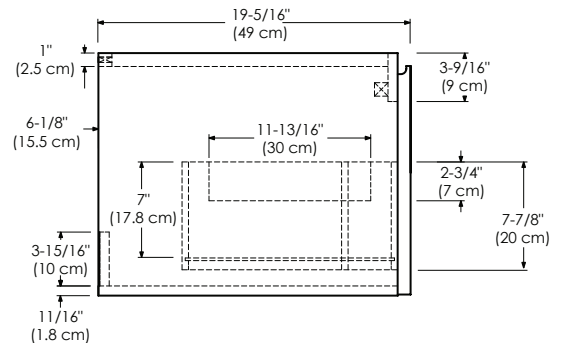

Available Finish : BLUSH TAUPE E01
GLOSSY WHITE E23
SLATE GRAY E12

TOP VIEW

FRONT VIEW

SIDE VIEW

Model : 036036-L-FINISH
036036-R-FINISH

Features : Soft Close and Full Extension drawers with Dovetail construction
Undermount glides
Matching finish throughout the interior
Decorative drawer with glass side panels
Optional Drawer Organizer and Motion Sensor LED Light
Matching Mirror, Medicine Cabinet and Wall Cabinet
One large drawer with hidden drawer