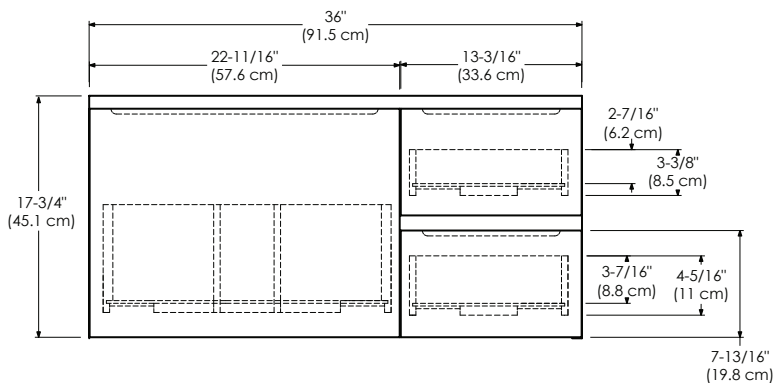

Model : 018936-L-FINISH
018936-R-FINISH

Features : Soft Close and Full Extension drawers with Dovetail construction
Undermount glides
Matching finish throughout the interior
Decorative drawer with glass side panels
Optional Drawer Organizer and Motion Sensor LED Light
Matching Mirror, Medicine Cabinet and Wall Cabinet
One large drawer with hidden drawer

Available Finish : BLUSH TAUPE E01
GLOSSY WHITE E23
SLATE GRAY E12

TOP VIEW

FRONT VIEW

SIDE VIEW

Model : 036036-L-FINISH
036036-R-FINISH

Features : Soft Close and Full Extension drawers with Dovetail construction
Undermount glides
Matching finish throughout the interior
Decorative drawer with glass side panels
Optional Drawer Organizer and Motion Sensor LED Light
Matching Mirror, Medicine Cabinet and Wall Cabinet
One large drawer with hidden drawer