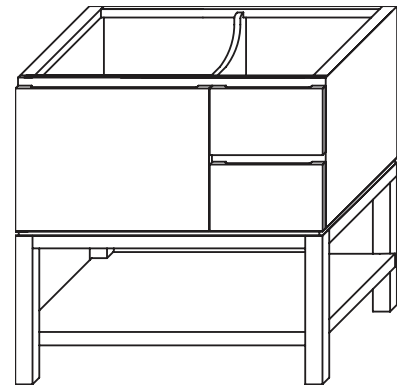

Model : 018936-L-FINISH
018936-R-FINISH

Features : Soft Close and Full Extension drawers with Dovetail construction
Undermount glides
Matching finish throughout the interior
Decorative drawer with glass side panels
Optional Drawer Organizer and Motion Sensor LED Light
Matching Mirror, Medicine Cabinet and Wall Cabinet
One large drawer with hidden drawer

Available Finish : BLUSH TAUPE E01
GLOSSY WHITE E23
SLATE GRAY E12

TOP VIEW

FRONT VIEW

SIDE VIEW

Model : 036036-L-FINISH
036036-R-FINISH

Features : Soft Close and Full Extension drawers with Dovetail construction
Undermount glides
Matching finish throughout the interior
Decorative drawer with glass side panels
Optional Drawer Organizer and Motion Sensor LED Light
Matching Mirror, Medicine Cabinet and Wall Cabinet
One large drawer with hidden drawer

Available Finish : BLUSH TAUPE E01
GLOSSY WHITE E23
SLATE GRAY E12

TOP VIEW

FRONT VIEW

SIDE VIEW