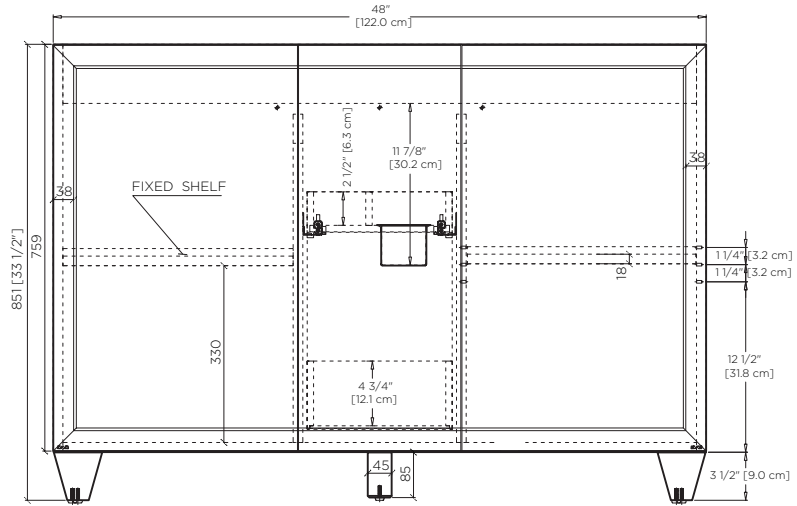

Model : 059348 with cube leg option

- Features :**
- 2 soft-close solid wood doors with 6-way adjustable, concealed hinges
 - 1 full-extension, soft-close, solid wood pull out drawer
 - Premium pull handles included
 - Hair dryer holder
 - Concealed and adjustable wood shelf
 - Solid wood with hardwood plywood construction
 - Superior multi-step polyurethane finish provides a durable finish
 - Fully finished interior to match exterior
 - Quality German all-metal, heavy duty hardware
 - Two additional optional handle choices available
 - Two additional optional leg choices available
 - Make up tray & storage solution options available

Top View

Side View

Front View

Model : 059348 with cone leg option

- Features :**
- 2 soft-close solid wood doors with 6-way adjustable, concealed hinges
 - 1 full-extension, soft-close, solid wood pull out drawer
 - Premium pull handles included
 - Hair dryer holder
 - Concealed and adjustable wood shelf
 - Solid wood with hardwood plywood construction
 - Superior multi-step polyurethane finish provides a durable finish
 - Fully finished interior to match exterior
 - Quality German all-metal, heavy duty hardware
 - Two additional optional handle choices available
 - Two additional optional leg choices available
 - Make up tray & storage solution options available