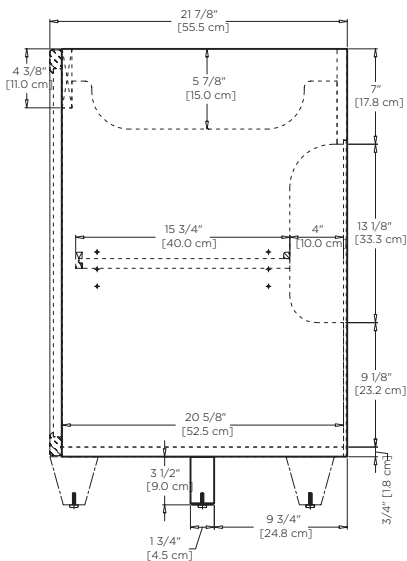

Model : 059348 with cube leg option

- Features :**
- 2 soft-close solid wood doors with 6-way adjustable, concealed hinges
 - 1 full-extension, soft-close, solid wood pull out drawer
 - Premium pull handles included
 - Hair dryer holder
 - Concealed and adjustable wood shelf
 - Solid wood with hardwood plywood construction
 - Superior multi-step polyurethane finish provides a durable finish
 - Fully finished interior to match exterior
 - Quality German all-metal, heavy duty hardware
 - Two additional optional handle choices available
 - Two additional optional leg choices available
 - Make up tray & storage solution options available

Top View

Side View

Front View

Model : 059348 with cone leg option

- Features :**
- 2 soft-close solid wood doors with 6-way adjustable, concealed hinges
 - 1 full-extension, soft-close, solid wood pull out drawer
 - Premium pull handles included
 - Hair dryer holder
 - Concealed and adjustable wood shelf
 - Solid wood with hardwood plywood construction
 - Superior multi-step polyurethane finish provides a durable finish
 - Fully finished interior to match exterior
 - Quality German all-metal, heavy duty hardware
 - Two additional optional handle choices available
 - Two additional optional leg choices available
 - Make up tray & storage solution options available

Top View

Side View

Front View

Side View