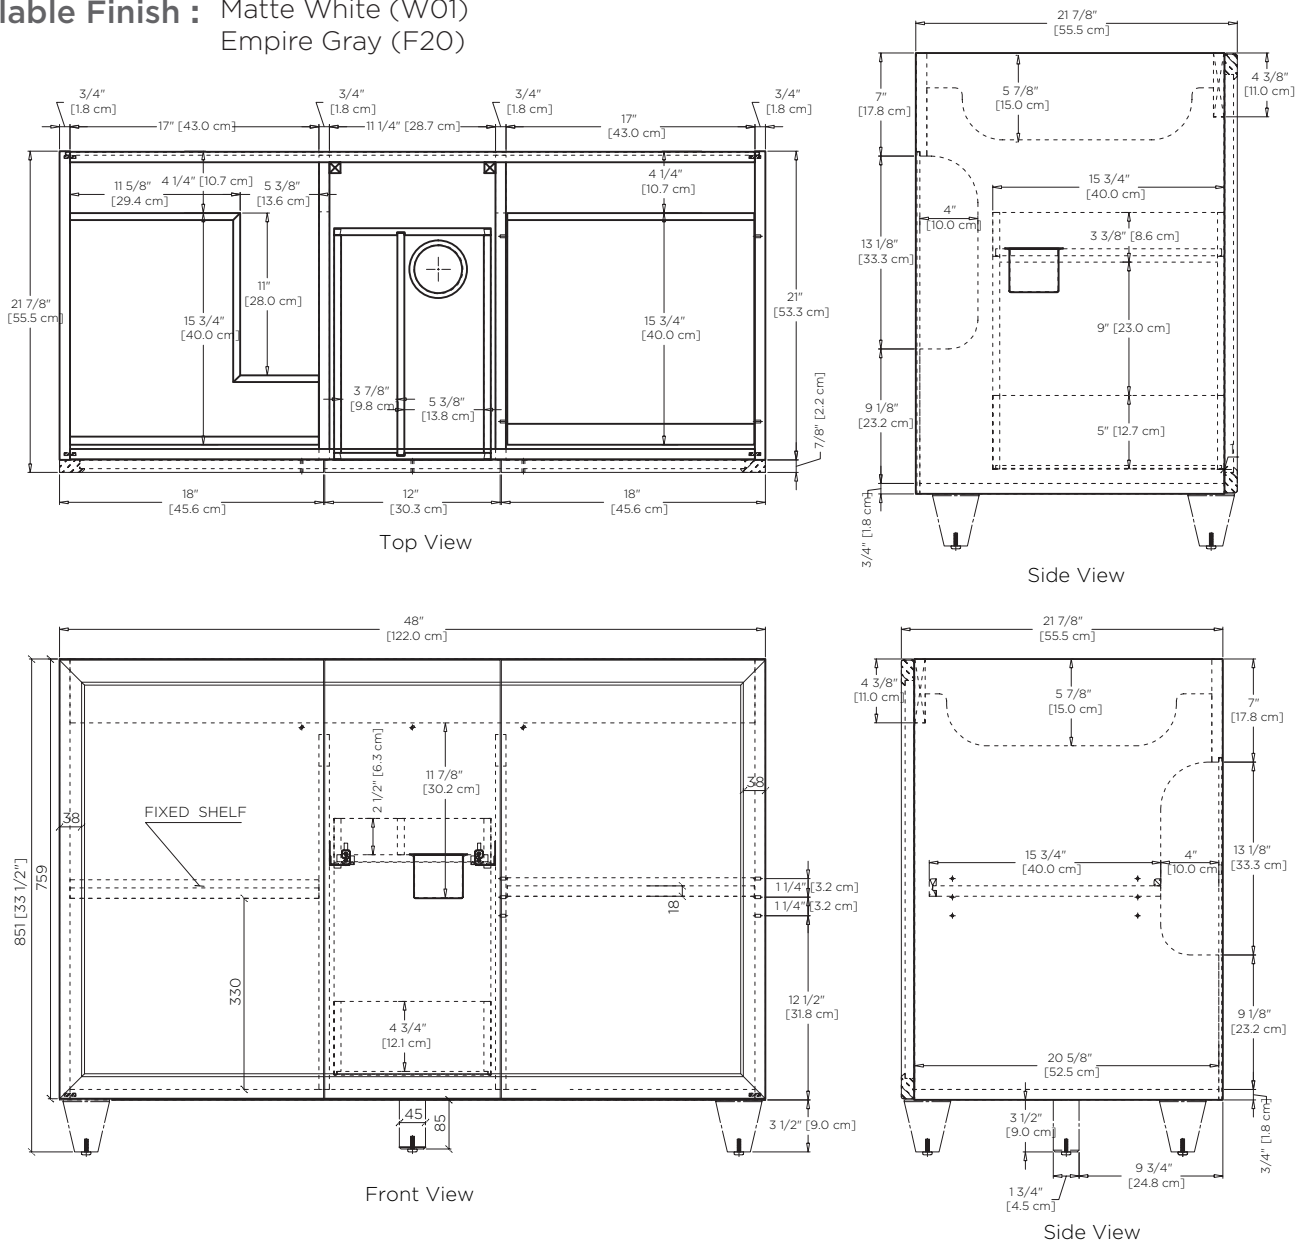

Model : 059348 with cone leg option

1. **Features :**
2. 2 soft-close solid wood doors with 6-way adjustable, concealed hinges
   - 1 full-extension, soft-close, solid wood pull out drawer
   - Premium pull handles included
   - Hair dryer holder
   - Concealed and adjustable wood shelf
   - Solid wood with hardwood plywood construction
   - Superior multi-step polyurethane finish provides a durable finish
   - Fully finished interior to match exterior
   - Quality German all-metal, heavy duty hardware
   - Two additional optional handle choices available
   - Two additional optional leg choices available
   - Make up tray & storage solution options available

All Ronbow cabinets are made of solid hardwood or hardwood plywood and meet strict CARB II Standards. No particle board or Micro-Density Fiberboard (MDF) are used.

Available Finish : Matte White (W01)
Empire Gray (F20)