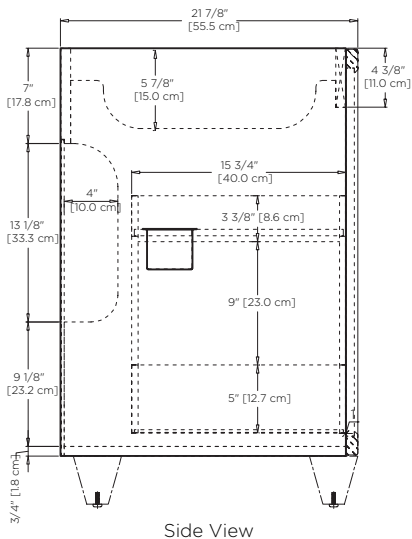

Model : 059348 with cube leg option

- Features :**
- 2 soft-close solid wood doors with 6-way adjustable, concealed hinges
 - 1 full-extension, soft-close, solid wood pull out drawer
 - Premium pull handles included
 - Hair dryer holder
 - Concealed and adjustable wood shelf
 - Solid wood with hardwood plywood construction
 - Superior multi-step polyurethane finish provides a durable finish
 - Fully finished interior to match exterior
 - Quality German all-metal, heavy duty hardware
 - Two additional optional handle choices available
 - Two additional optional leg choices available
 - Make up tray & storage solution options available

Top View

Side View

Front View

Model : 059348 with cone leg option

- Features :**
- 2 soft-close solid wood doors with 6-way adjustable, concealed hinges
 - 1 full-extension, soft-close, solid wood pull out drawer
 - Premium pull handles included
 - Hair dryer holder
 - Concealed and adjustable wood shelf
 - Solid wood with hardwood plywood construction
 - Superior multi-step polyurethane finish provides a durable finish
 - Fully finished interior to match exterior
 - Quality German all-metal, heavy duty hardware
 - Two additional optional handle choices available
 - Two additional optional leg choices available
 - Make up tray & storage solution options available

Top View

Side View

Front View

Side View