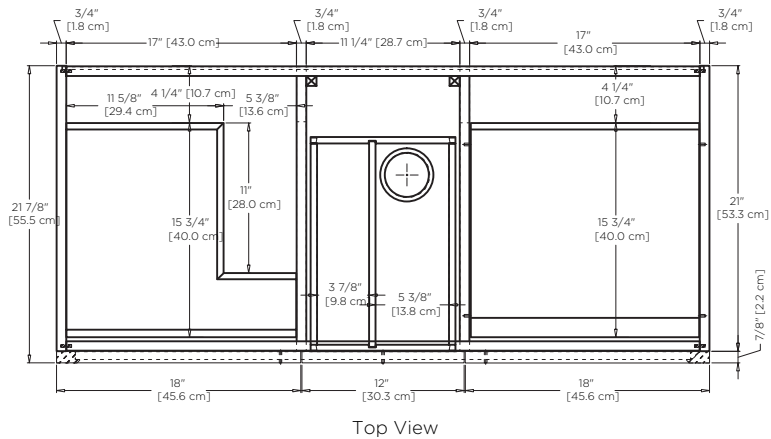

Model : 059348 with cube leg option

- Features :**
- 2 soft-close solid wood doors with 6-way adjustable, concealed hinges
 - 1 full-extension, soft-close, solid wood pull out drawer
 - Premium pull handles included
 - Hair dryer holder
 - Concealed and adjustable wood shelf
 - Solid wood with hardwood plywood construction
 - Superior multi-step polyurethane finish provides a durable finish
 - Fully finished interior to match exterior
 - Quality German all-metal, heavy duty hardware
 - Two additional optional handle choices available
 - Two additional optional leg choices available
 - Make up tray & storage solution options available

Top View

Side View

Front View

Model : 059348 with cone leg option

- Features :**
- 2 soft-close solid wood doors with 6-way adjustable, concealed hinges
 - 1 full-extension, soft-close, solid wood pull out drawer
 - Premium pull handles included
 - Hair dryer holder
 - Concealed and adjustable wood shelf
 - Solid wood with hardwood plywood construction
 - Superior multi-step polyurethane finish provides a durable finish
 - Fully finished interior to match exterior
 - Quality German all-metal, heavy duty hardware
 - Two additional optional handle choices available
 - Two additional optional leg choices available
 - Make up tray & storage solution options available