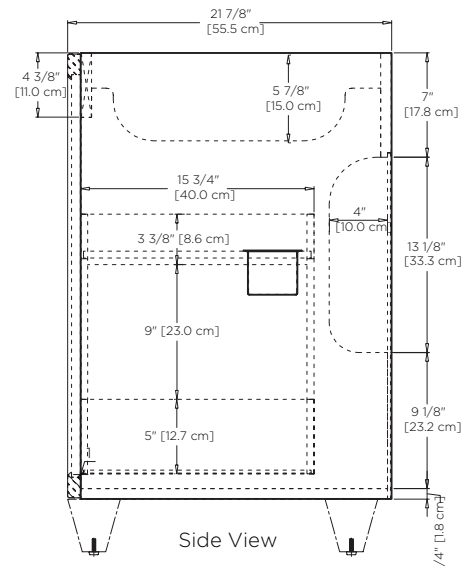

Model : 059336 with cube leg option

1. **Features :**
2. 2 soft-close solid wood doors with 6-way adjustable, concealed hinges
   - 1 full-extension, soft-close, solid wood pull out drawer
   - Premium pull handles included
   - Hair dryer holder
   - Concealed and adjustable wood shelf
   - Solid wood with hardwood plywood construction
   - Superior multi-step polyurethane finish provides a durable finish
   - Fully finished interior to match exterior
   - Two additional optional handle choices available
   - Two additional optional leg choices available
   - Make up tray & storage solution options available

All Ronbow cabinets are made of solid hardwood or hardwood plywood and meet strict CARB II Standards. No particle board or Micro-Density Fiberboard (MDF) are used.

Available Finish : Matte White (W01)
Empire Gray (F20)