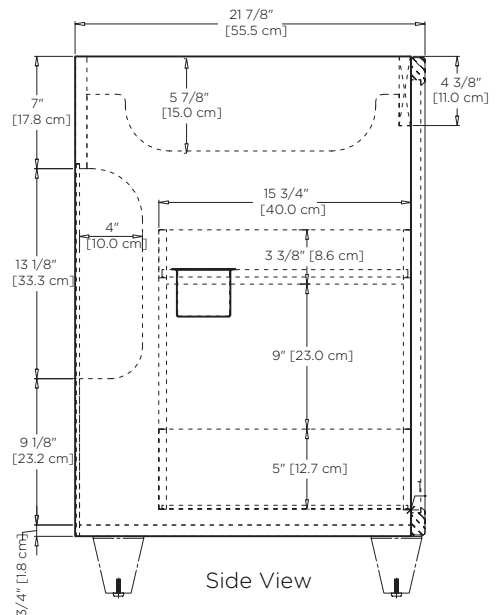

Model : 059336 with cone leg option

1. **Features :**
2. 2 soft-close solid wood doors with 6-way adjustable, concealed hinges
   - 1 full-extension, soft-close, solid wood pull out drawer
   - Premium pull handles included
   - Hair dryer holder
   - Concealed and adjustable wood shelf
   - Solid wood with hardwood plywood construction
   - Superior multi-step polyurethane finish provides a durable finish
   - Fully finished interior to match exterior
   - Quality German all-metal, heavy duty hardware
   - Two additional optional handle choices available
   - Two additional optional leg choices available
   - Make up tray & storage solution options available

All Ronbow cabinets are made of solid hardwood or hardwood plywood and meet strict CARB II Standards. No particle board or Micro-Density Fiberboard (MDF) are used.

Available Finish : Matte White (W01)
Empire Gray (F20)