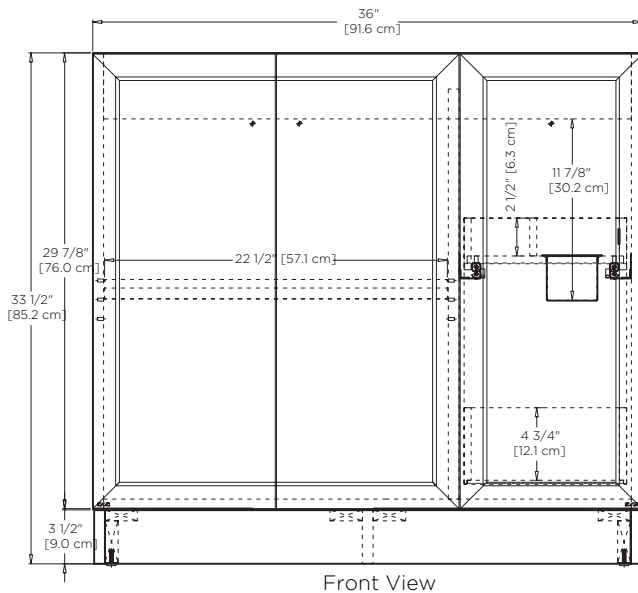

Model : 059336 with toe kick option

1. **Features :**
2. 2 soft-close solid wood doors with 6-way adjustable, concealed hinges
   - 1 full-extension, soft-close, solid wood pull out drawer
   - Premium pull handles included
   - Hair dryer holder
   - Concealed and adjustable wood shelf
   - Solid wood with hardwood plywood construction
   - Superior multi-step polyurethane finish provides a durable finish
   - Fully finished interior to match exterior
   - Two additional optional handle choices available
   - Two additional optional leg choices available
   - Make up tray & storage solution options available

All Ronbow cabinets are made of solid hardwood or hardwood plywood and meet strict CARB II Standards. No particle board or Micro-Density Fiberboard (MDF) are used.

Available Finish : Matte White (W01)
Empire Gray (F20)