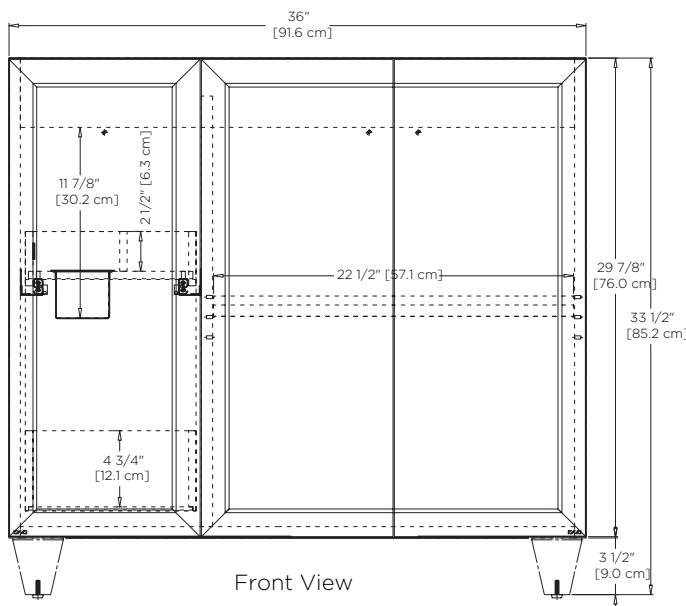

Model : 059336 with cone leg option

1. **Features :**
2. 2 soft-close solid wood doors with 6-way adjustable, concealed hinges
   - 1 full-extension, soft-close, solid wood pull out drawer
   - Premium pull handles included
   - Hair dryer holder
   - Concealed and adjustable wood shelf
   - Solid wood with hardwood plywood construction
   - Superior multi-step polyurethane finish provides a durable finish
   - Fully finished interior to match exterior
   - Quality German all-metal, heavy duty hardware
   - Two additional optional handle choices available
   - Two additional optional leg choices available
   - Make up tray & storage solution options available

All Ronbow cabinets are made of solid hardwood or hardwood plywood and meet strict CARB II Standards. No particle board or Micro-Density Fiberboard (MDF) are used.

Available Finish : Matte White (W01)
Empire Gray (F20)