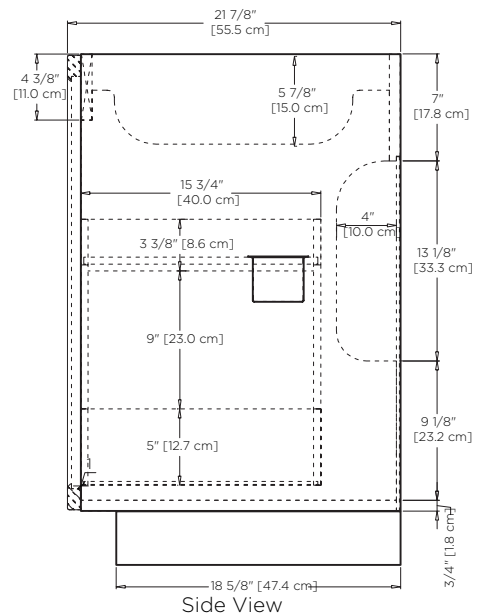

Model : 059336 with toe kick option

1. **Features :**
2. 2 soft-close solid wood doors with 6-way adjustable, concealed hinges
   - 1 full-extension, soft-close, solid wood pull out drawer
   - Premium pull handles included
   - Hair dryer holder
   - Concealed and adjustable wood shelf
   - Solid wood with hardwood plywood construction
   - Superior multi-step polyurethane finish provides a durable finish
   - Fully finished interior to match exterior
   - Two additional optional handle choices available
   - Two additional optional leg choices available
   - Make up tray & storage solution options available

All Ronbow cabinets are made of solid hardwood or hardwood plywood and meet strict CARB II Standards. No particle board or Micro-Density Fiberboard (MDF) are used.

Available Finish : Matte White (W01)
Empire Gray (F20)