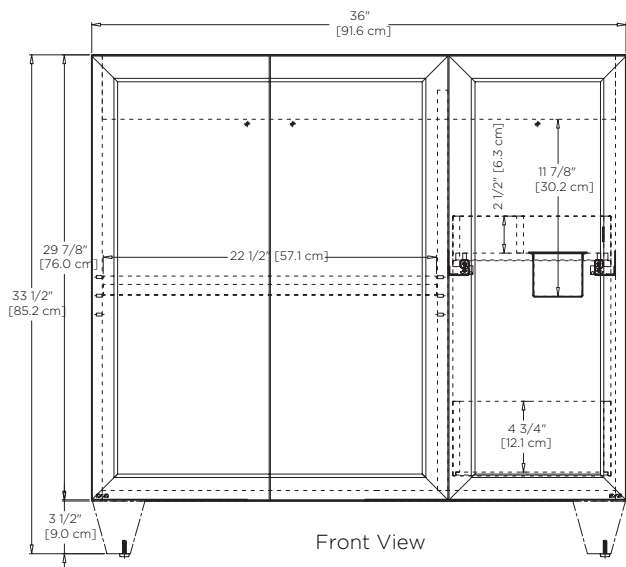

**Model :** 059336 with cube leg option

- Features :**
- 2 soft-close solid wood doors with 6-way adjustable, concealed hinges
  - 1 full-extension, soft-close, solid wood pull out drawer
  - Premium pull handles included
  - Hair dryer holder
  - Concealed and adjustable wood shelf
  - Solid wood with hardwood plywood construction
  - Superior multi-step polyurethane finish provides a durable finish
  - Fully finished interior to match exterior
  - Two additional optional handle choices available
  - Two additional optional leg choices available
  - Make up tray & storage solution options available

**Model :** 059336 with cone leg option

- Features :**
- 2 soft-close solid wood doors with 6-way adjustable, concealed hinges
  - 1 full-extension, soft-close, solid wood pull out drawer
  - Premium pull handles included
  - Hair dryer holder
  - Concealed and adjustable wood shelf
  - Solid wood with hardwood plywood construction
  - Superior multi-step polyurethane finish provides a durable finish
  - Fully finished interior to match exterior
  - Two additional optional handle choices available
  - Two additional optional leg choices available
  - Make up tray & storage solution options available