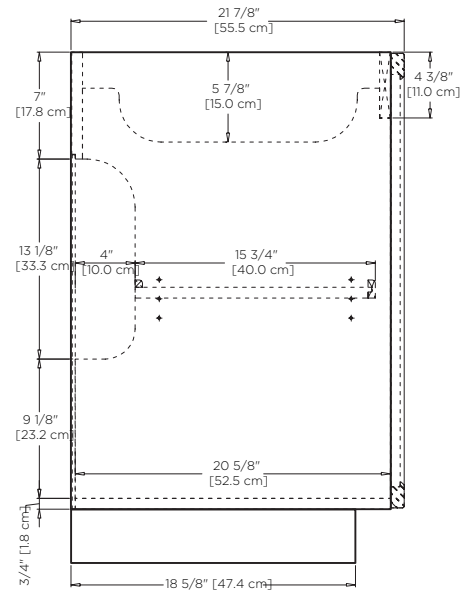

Model : 059336 with toe kick option

1. **Features :**
2. 2 soft-close solid wood doors with 6-way adjustable, concealed hinges
   - 1 full-extension, soft-close, solid wood pull out drawer
   - Premium pull handles included
   - Hair dryer holder
   - Concealed and adjustable wood shelf
   - Solid wood with hardwood plywood construction
   - Superior multi-step polyurethane finish provides a durable finish
   - Fully finished interior to match exterior
   - Two additional optional handle choices available
   - Two additional optional leg choices available
   - Make up tray & storage solution options available

All Ronbow cabinets are made of solid hardwood or hardwood plywood and meet strict CARB II Standards. No particle board or Micro-Density Fiberboard (MDF) are used.

Available Finish : Matte White (W01)
Empire Gray (F20)