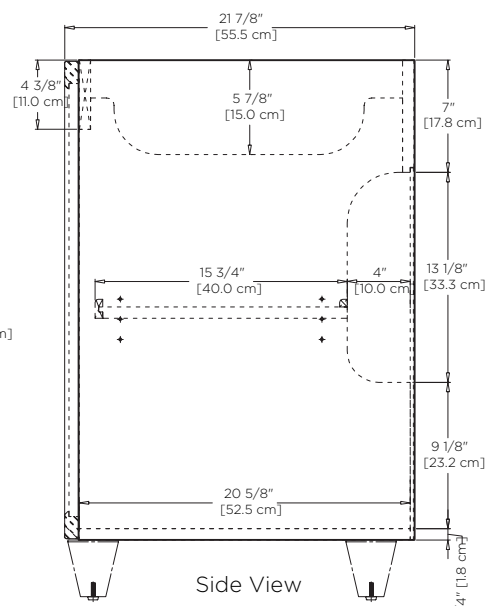

Model : 059336 with cone leg option

1. **Features :**
2. 2 soft-close solid wood doors with 6-way adjustable, concealed hinges
   - 1 full-extension, soft-close, solid wood pull out drawer
   - Premium pull handles included
   - Hair dryer holder
   - Concealed and adjustable wood shelf
   - Solid wood with hardwood plywood construction
   - Superior multi-step polyurethane finish provides a durable finish
   - Fully finished interior to match exterior
   - Quality German all-metal, heavy duty hardware
   - Two additional optional handle choices available
   - Two additional optional leg choices available
   - Make up tray & storage solution options available

All Ronbow cabinets are made of solid hardwood or hardwood plywood and meet strict CARB II Standards. No particle board or Micro-Density Fiberboard (MDF) are used.

Available Finish : Matte White (W01)
Empire Gray (F20)