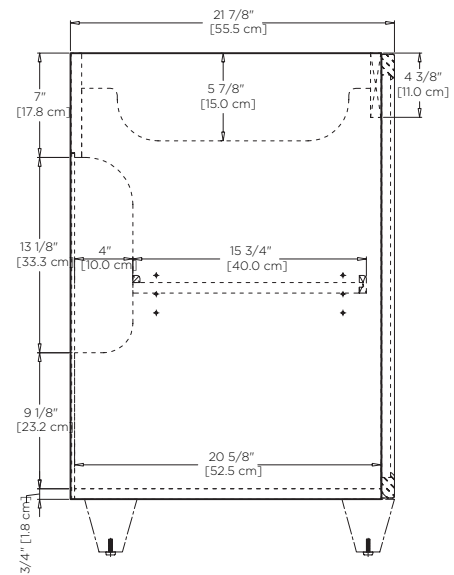

Model : 059336 with cube leg option

1. **Features :**
2. 2 soft-close solid wood doors with 6-way adjustable, concealed hinges
   - 1 full-extension, soft-close, solid wood pull out drawer
   - Premium pull handles included
   - Hair dryer holder
   - Concealed and adjustable wood shelf
   - Solid wood with hardwood plywood construction
   - Superior multi-step polyurethane finish provides a durable finish
   - Fully finished interior to match exterior
   - Two additional optional handle choices available
   - Two additional optional leg choices available
   - Make up tray & storage solution options available

All Ronbow cabinets are made of solid hardwood or hardwood plywood and meet strict CARB II Standards. No particle board or Micro-Density Fiberboard (MDF) are used.

Available Finish : Matte White (W01)
Empire Gray (F20)