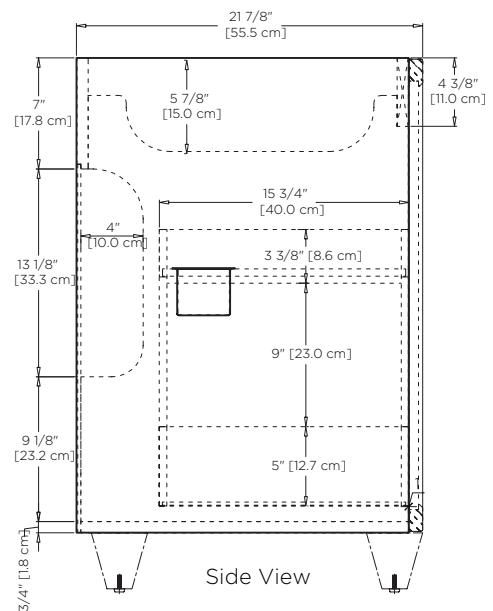

Model : 059336 with cube leg option

1. **Features :**
2. 2 soft-close solid wood doors with 6-way adjustable, concealed hinges
   - 1 full-extension, soft-close, solid wood pull out drawer
   - Premium pull handles included
   - Hair dryer holder
   - Concealed and adjustable wood shelf
   - Solid wood with hardwood plywood construction
   - Superior multi-step polyurethane finish provides a durable finish
   - Fully finished interior to match exterior
   - Quality German all-metal, heavy duty hardware
   - Two additional optional handle choices available
   - Two additional optional leg choices available
   - Make up tray & storage solution options available

All Ronbow cabinets are made of solid hardwood or hardwood plywood and meet strict CARB II Standards. No particle board or Micro-Density Fiberboard (MDF) are used.

Available Finish : Matte White (W01)
Empire Gray (F20)