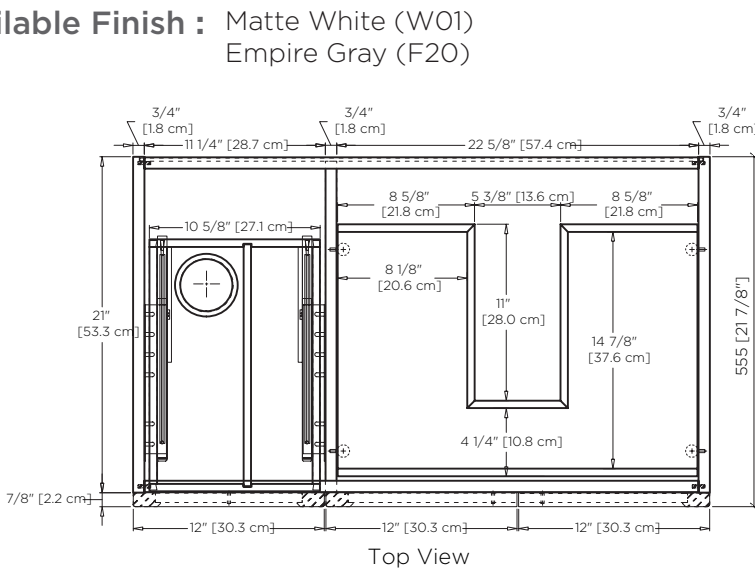

Model : 059336 with cone leg option

1. **Features :**
2. 2 soft-close solid wood doors with 6-way adjustable, concealed hinges
   - 1 full-extension, soft-close, solid wood pull out drawer
   - Premium pull handles included
   - Hair dryer holder
   - Concealed and adjustable wood shelf
   - Solid wood with hardwood plywood construction
   - Superior multi-step polyurethane finish provides a durable finish
   - Fully finished interior to match exterior
   - Quality German all-metal, heavy duty hardware
   - Two additional optional handle choices available
   - Two additional optional leg choices available
   - Make up tray & storage solution options available

All Ronbow cabinets are made of solid hardwood or hardwood plywood and meet strict CARB II Standards. No particle board or Micro-Density Fiberboard (MDF) are used.

Available Finish : Matte White (W01)
Empire Gray (F20)