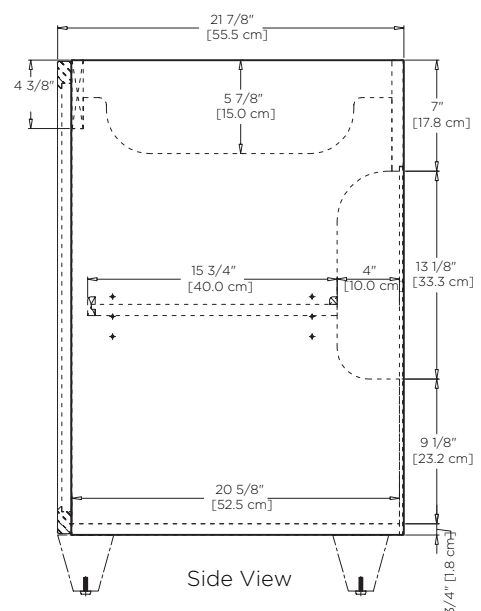

Model : 059336 with cube leg option

1. **Features :**
2. 2 soft-close solid wood doors with 6-way adjustable, concealed hinges
   - 1 full-extension, soft-close, solid wood pull out drawer
   - Premium pull handles included
   - Hair dryer holder
   - Concealed and adjustable wood shelf
   - Solid wood with hardwood plywood construction
   - Superior multi-step polyurethane finish provides a durable finish
   - Fully finished interior to match exterior
   - Quality German all-metal, heavy duty hardware
   - Two additional optional handle choices available
   - Two additional optional leg choices available
   - Make up tray & storage solution options available

All Ronbow cabinets are made of solid hardwood or hardwood plywood and meet strict CARB II Standards. No particle board or Micro-Density Fiberboard (MDF) are used.

Available Finish : Matte White (W01)
Empire Gray (F20)