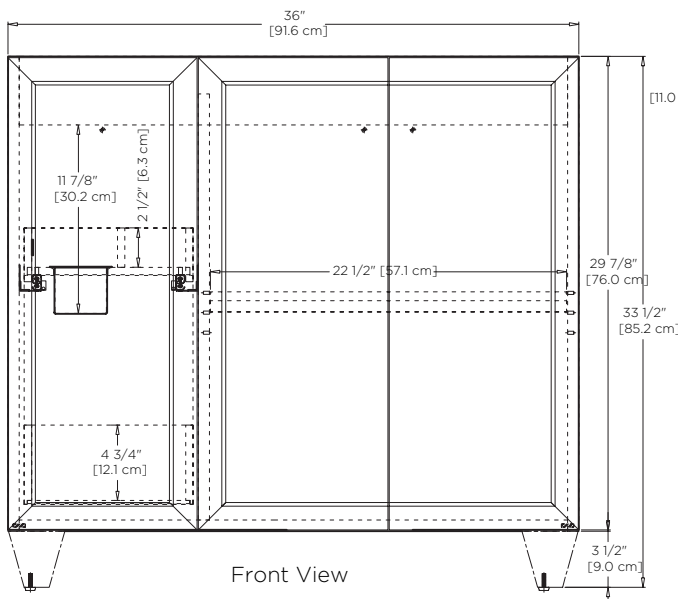

Model : 059336 with cube leg option

1. **Features :**
2. 2 soft-close solid wood doors with 6-way adjustable, concealed hinges
   - 1 full-extension, soft-close, solid wood pull out drawer
   - Premium pull handles included
   - Hair dryer holder
   - Concealed and adjustable wood shelf
   - Solid wood with hardwood plywood construction
   - Superior multi-step polyurethane finish provides a durable finish
   - Fully finished interior to match exterior
   - Quality German all-metal, heavy duty hardware
   - Two additional optional handle choices available
   - Two additional optional leg choices available
   - Make up tray & storage solution options available

All Ronbow cabinets are made of solid hardwood or hardwood plywood and meet strict CARB II Standards. No particle board or Micro-Density Fiberboard (MDF) are used.

Available Finish : Matte White (W01)
Empire Gray (F20)