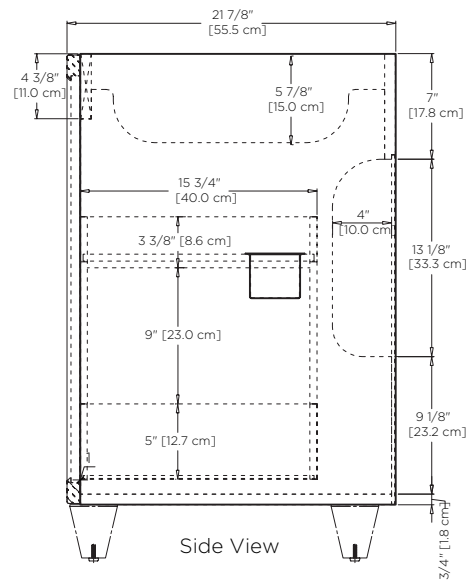

Model : 059336 with cone leg option

1. **Features :**
2. 2 soft-close solid wood doors with 6-way adjustable, concealed hinges
   - 1 full-extension, soft-close, solid wood pull out drawer
   - Premium pull handles included
   - Hair dryer holder
   - Concealed and adjustable wood shelf
   - Solid wood with hardwood plywood construction
   - Superior multi-step polyurethane finish provides a durable finish
   - Fully finished interior to match exterior
   - Two additional optional handle choices available
   - Two additional optional leg choices available
   - Make up tray & storage solution options available

All Ronbow cabinets are made of solid hardwood or hardwood plywood and meet strict CARB II Standards. No particle board or Micro-Density Fiberboard (MDF) are used.

Available Finish : Matte White (W01)
Empire Gray (F20)