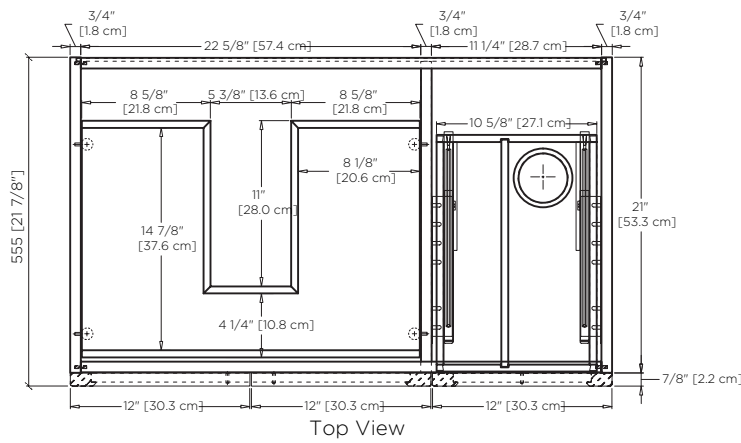

Model : 059336 with cone leg option

1. **Features :**
2. 2 soft-close solid wood doors with 6-way adjustable, concealed hinges
   - 1 full-extension, soft-close, solid wood pull out drawer
   - Premium pull handles included
   - Hair dryer holder
   - Concealed and adjustable wood shelf
   - Solid wood with hardwood plywood construction
   - Superior multi-step polyurethane finish provides a durable finish
   - Fully finished interior to match exterior
   - Two additional optional handle choices available
   - Two additional optional leg choices available
   - Make up tray & storage solution options available

All Ronbow cabinets are made of solid hardwood or hardwood plywood and meet strict CARB II Standards. No particle board or Micro-Density Fiberboard (MDF) are used.

Available Finish : Matte White (W01)
Empire Gray (F20)