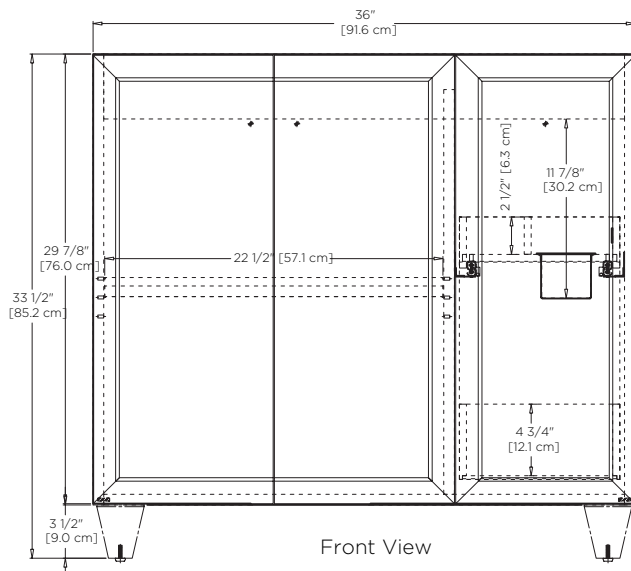

Model : 059336 with cone leg option

1. **Features :**
2. 2 soft-close solid wood doors with 6-way adjustable, concealed hinges
   - 1 full-extension, soft-close, solid wood pull out drawer
   - Premium pull handles included
   - Hair dryer holder
   - Concealed and adjustable wood shelf
   - Solid wood with hardwood plywood construction
   - Superior multi-step polyurethane finish provides a durable finish
   - Fully finished interior to match exterior
   - Two additional optional handle choices available
   - Two additional optional leg choices available
   - Make up tray & storage solution options available

All Ronbow cabinets are made of solid hardwood or hardwood plywood and meet strict CARB II Standards. No particle board or Micro-Density Fiberboard (MDF) are used.

Available Finish : Matte White (W01)
Empire Gray (F20)