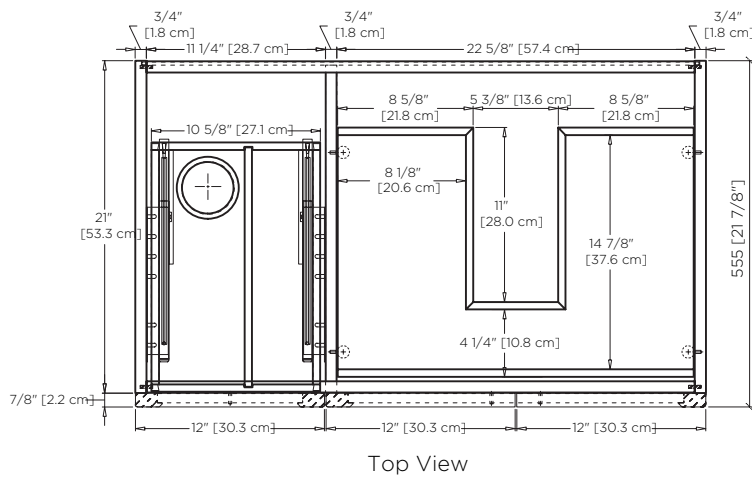

Model : 059336 with cube leg option

1. **Features :**
2. 2 soft-close solid wood doors with 6-way adjustable, concealed hinges
   - 1 full-extension, soft-close, solid wood pull out drawer
   - Premium pull handles included
   - Hair dryer holder
   - Concealed and adjustable wood shelf
   - Solid wood with hardwood plywood construction
   - Superior multi-step polyurethane finish provides a durable finish
   - Fully finished interior to match exterior
   - Quality German all-metal, heavy duty hardware
   - Two additional optional handle choices available
   - Two additional optional leg choices available
   - Make up tray & storage solution options available

All Ronbow cabinets are made of solid hardwood or hardwood plywood and meet strict CARB II Standards. No particle board or Micro-Density Fiberboard (MDF) are used.

Available Finish : Matte White (W01)
Empire Gray (F20)