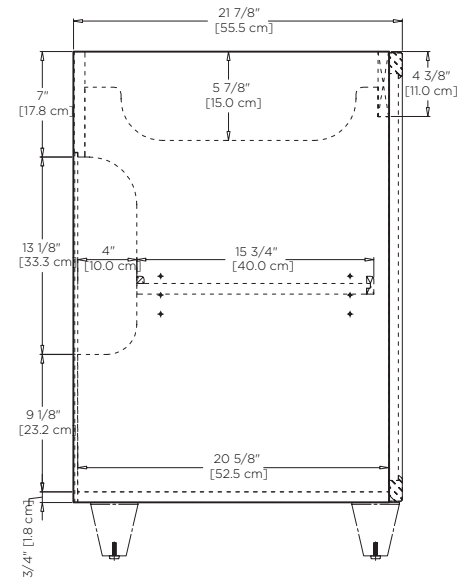

Model : 059336 with cone leg option

1. **Features :**
2. 2 soft-close solid wood doors with 6-way adjustable, concealed hinges
   - 1 full-extension, soft-close, solid wood pull out drawer
   - Premium pull handles included
   - Hair dryer holder
   - Concealed and adjustable wood shelf
   - Solid wood with hardwood plywood construction
   - Superior multi-step polyurethane finish provides a durable finish
   - Fully finished interior to match exterior
   - Two additional optional handle choices available
   - Two additional optional leg choices available
   - Make up tray & storage solution options available

All Ronbow cabinets are made of solid hardwood or hardwood plywood and meet strict CARB II Standards. No particle board or Micro-Density Fiberboard (MDF) are used.

Available Finish : Matte White (W01)
Empire Gray (F20)