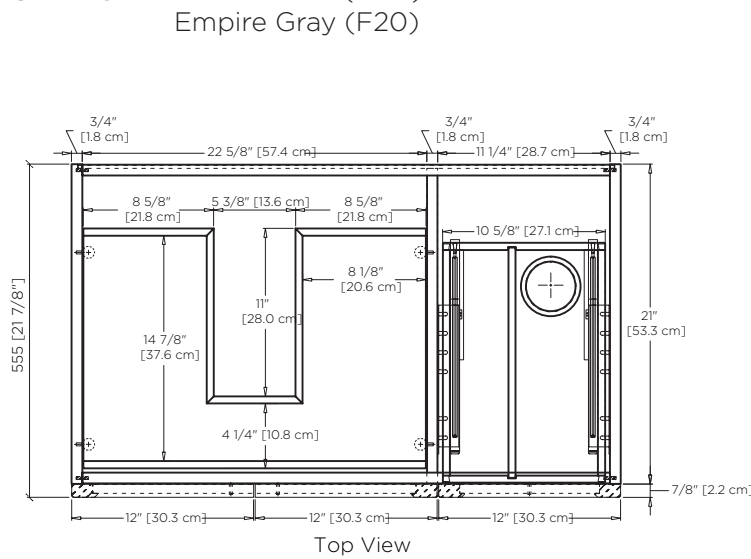

Model : 059336 with toe kick option

1. **Features :**
2. 2 soft-close solid wood doors with 6-way adjustable, concealed hinges
   - 1 full-extension, soft-close, solid wood pull out drawer
   - Premium pull handles included
   - Hair dryer holder
   - Concealed and adjustable wood shelf
   - Solid wood with hardwood plywood construction
   - Superior multi-step polyurethane finish provides a durable finish
   - Fully finished interior to match exterior
   - Two additional optional handle choices available
   - Two additional optional leg choices available
   - Make up tray & storage solution options available

All Ronbow cabinets are made of solid hardwood or hardwood plywood and meet strict CARB II Standards. No particle board or Micro-Density Fiberboard (MDF) are used.

Available Finish : Matte White (W01)
Empire Gray (F20)