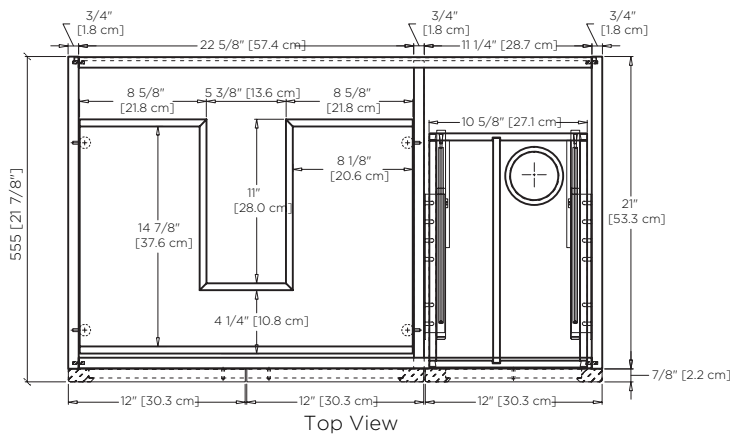

**Model :** 059336 with cube leg option

- Features :**
- 2 soft-close solid wood doors with 6-way adjustable, concealed hinges
  - 1 full-extension, soft-close, solid wood pull out drawer
  - Premium pull handles included
  - Hair dryer holder
  - Concealed and adjustable wood shelf
  - Solid wood with hardwood plywood construction
  - Superior multi-step polyurethane finish provides a durable finish
  - Fully finished interior to match exterior
  - Two additional optional handle choices available
  - Two additional optional leg choices available
  - Make up tray & storage solution options available

**Model :** 059336 with cone leg option

- Features :**
- 2 soft-close solid wood doors with 6-way adjustable, concealed hinges
  - 1 full-extension, soft-close, solid wood pull out drawer
  - Premium pull handles included
  - Hair dryer holder
  - Concealed and adjustable wood shelf
  - Solid wood with hardwood plywood construction
  - Superior multi-step polyurethane finish provides a durable finish
  - Fully finished interior to match exterior
  - Two additional optional handle choices available
  - Two additional optional leg choices available
  - Make up tray & storage solution options available