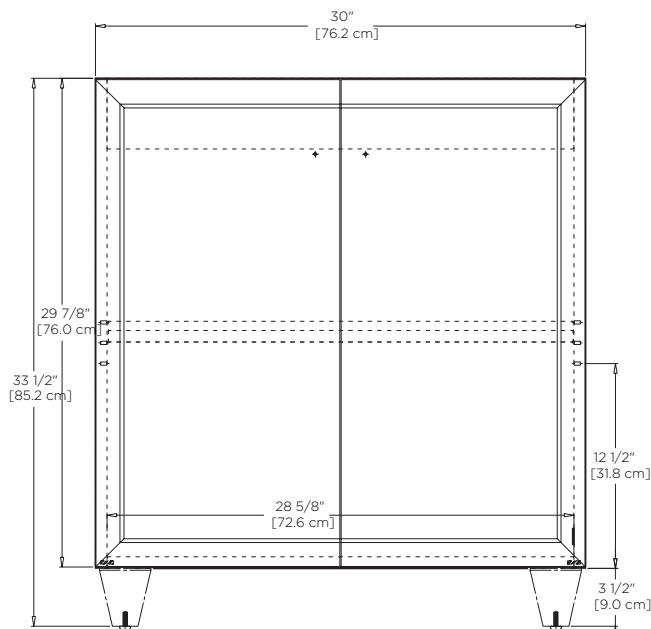

Model : 059330 with cone leg option

1. **Features :**
2. 2 soft-close solid wood doors with 6-way adjustable, concealed hinges
   - Premium pull handles included
   - Concealed and adjustable wood shelf
   - Solid wood with hardwood plywood construction
   - Superior multi-step polyurethane finish provides a durable finish
   - Fully finished interior to match exterior
   - Quality German all-metal, heavy duty hardware
   - Two additional optional handle choices available
   - Two additional optional leg choices available
   - Make up tray & storage solution options available

All Ronbow cabinets are made of solid hardwood or hardwood plywood and meet strict CARB II Standards. No particle board or Micro-Density Fiberboard (MDF) are used.

Available Finish : Matte White (W01)
Empire Gray (F20)

Front View