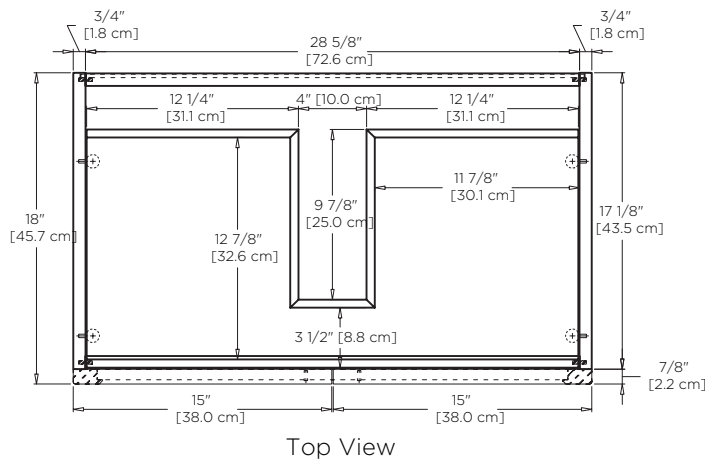

Model : 059330 with cube leg option

- Features :**
- 2 soft-close solid wood doors with 6-way adjustable, concealed hinges
 - Premium pull handles included
 - Concealed and adjustable wood shelf
 - Solid wood with hardwood plywood construction
 - Superior multi-step polyurethane finish provides a durable finish
 - Fully finished interior to match exterior
 - Quality German all-metal, heavy duty hardware
 - Two additional optional handle choices available
 - Two additional optional leg choices available
 - Make up tray & storage solution options available

Top View

Front View

Side View

Model : 059330 with cone leg option

- Features :**
- 2 soft-close solid wood doors with 6-way adjustable, concealed hinges
 - Premium pull handles included
 - Concealed and adjustable wood shelf
 - Solid wood with hardwood plywood construction
 - Superior multi-step polyurethane finish provides a durable finish
 - Fully finished interior to match exterior
 - Quality German all-metal, heavy duty hardware
 - Two additional optional handle choices available
 - Two additional optional leg choices available
 - Make up tray & storage solution options available

Top View

Front View

Side View