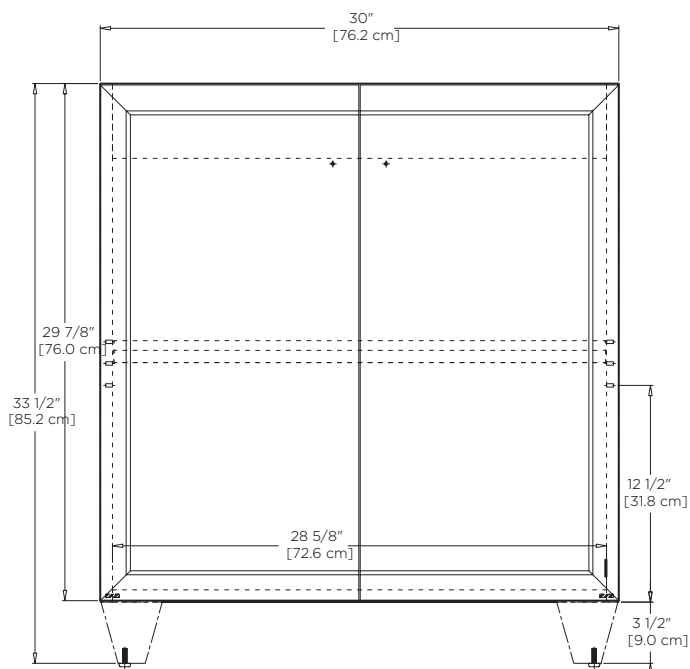

Model : 059330 with cube leg option

- Features :**
- 2 soft-close solid wood doors with 6-way adjustable, concealed hinges
 - Premium pull handles included
 - Concealed and adjustable wood shelf
 - Solid wood with hardwood plywood construction
 - Superior multi-step polyurethane finish provides a durable finish
 - Fully finished interior to match exterior
 - Quality German all-metal, heavy duty hardware
 - Two additional optional handle choices available
 - Two additional optional leg choices available
 - Make up tray & storage solution options available

Top View

Front View

Side View

Model : 059330 with cone leg option

- Features :**
- 2 soft-close solid wood doors with 6-way adjustable, concealed hinges
 - Premium pull handles included
 - Concealed and adjustable wood shelf
 - Solid wood with hardwood plywood construction
 - Superior multi-step polyurethane finish provides a durable finish
 - Fully finished interior to match exterior
 - Quality German all-metal, heavy duty hardware
 - Two additional optional handle choices available
 - Two additional optional leg choices available
 - Make up tray & storage solution options available

Top View

Front View

Side View