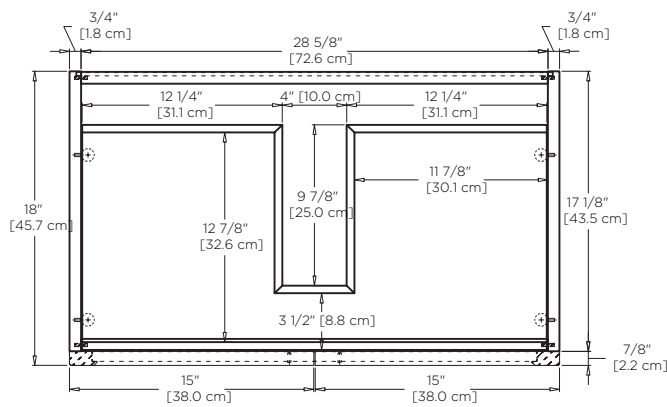

Model : 059330 with cone leg option

1. **Features :**
2. 2 soft-close solid wood doors with 6-way adjustable, concealed hinges
   - Premium pull handles included
   - Concealed and adjustable wood shelf
   - Solid wood with hardwood plywood construction
   - Superior multi-step polyurethane finish provides a durable finish
   - Fully finished interior to match exterior
   - Quality German all-metal, heavy duty hardware
   - Two additional optional handle choices available
   - Two additional optional leg choices available
   - Make up tray & storage solution options available

All Ronbow cabinets are made of solid hardwood or hardwood plywood and meet strict CARB II Standards. No particle board or Micro-Density Fiberboard (MDF) are used.

Available Finish : Matte White (W01)
Empire Gray (F20)

Top View