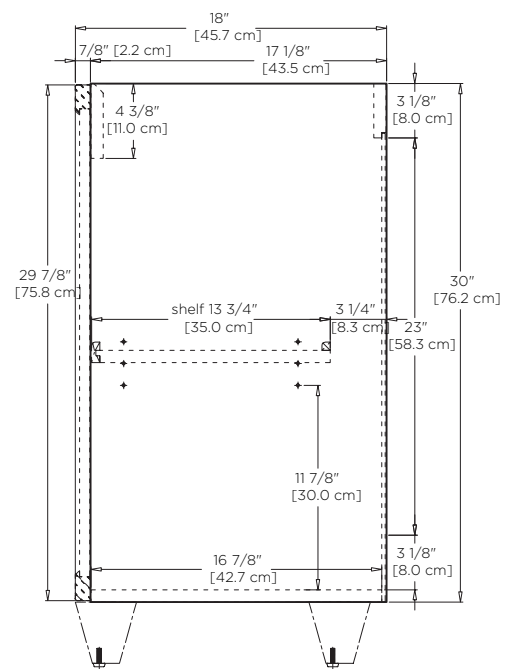

Top View

Front View

Side View

Model : 059330 with cone leg option

- Features :**
- 2 soft-close solid wood doors with 6-way adjustable, concealed hinges
 - Premium pull handles included
 - Concealed and adjustable wood shelf
 - Solid wood with hardwood plywood construction
 - Superior multi-step polyurethane finish provides a durable finish
 - Fully finished interior to match exterior
 - Quality German all-metal, heavy duty hardware
 - Two additional optional handle choices available
 - Two additional optional leg choices available
 - Make up tray & storage solution options available

Top View

Front View

Side View