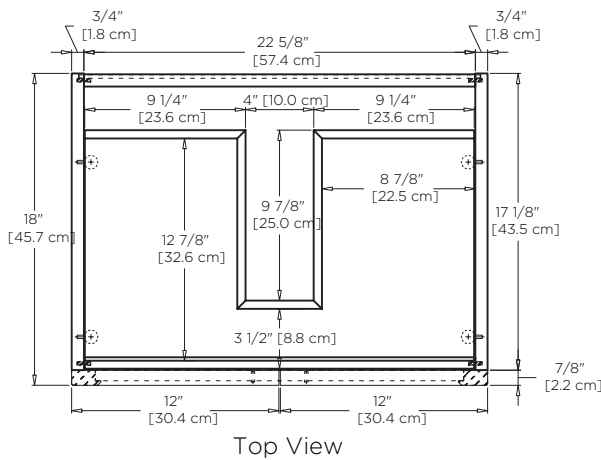

Model : 059324 with cone leg option

1. **Features :**
2. 2 soft-close solid wood doors with 6-way adjustable, concealed hinges
   - Premium pull handles included
   - Concealed and adjustable wood shelf
   - Solid wood with hardwood plywood construction
   - Superior multi-step polyurethane finish provides a durable finish
   - Fully finished interior to match exterior
   - Quality German all-metal, heavy duty hardware
   - Two additional optional handle choices available
   - Two additional optional leg choices available
   - Make up tray & storage solution options available

All Ronbow cabinets are made of solid hardwood or hardwood plywood and meet strict CARB II Standards. No particle board or Micro-Density Fiberboard (MDF) are used.

Available Finish : Matte White (W01)
Empire Gray (F20)