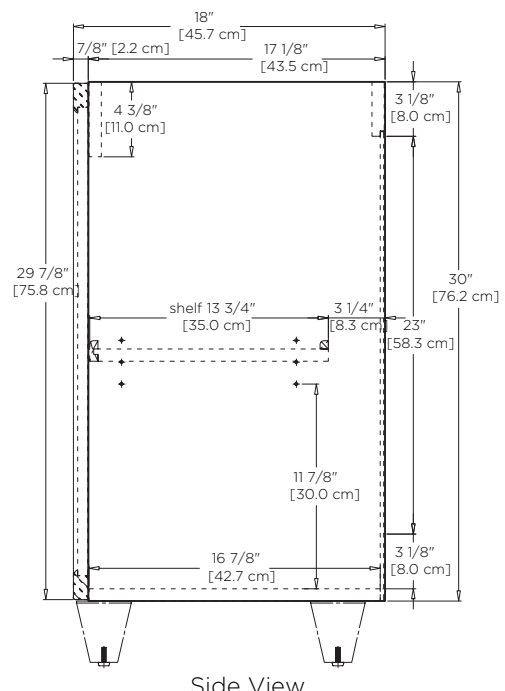

Model : 059324 with cone leg option

1. **Features :**
2. 2 soft-close solid wood doors with 6-way adjustable, concealed hinges
   - Premium pull handles included
   - Concealed and adjustable wood shelf
   - Solid wood with hardwood plywood construction
   - Superior multi-step polyurethane finish provides a durable finish
   - Fully finished interior to match exterior
   - Quality German all-metal, heavy duty hardware
   - Two additional optional handle choices available
   - Two additional optional leg choices available
   - Make up tray & storage solution options available

All Ronbow cabinets are made of solid hardwood or hardwood plywood and meet strict CARB II Standards. No particle board or Micro-Density Fiberboard (MDF) are used.

Available Finish : Matte White (W01)
Empire Gray (F20)

Side View