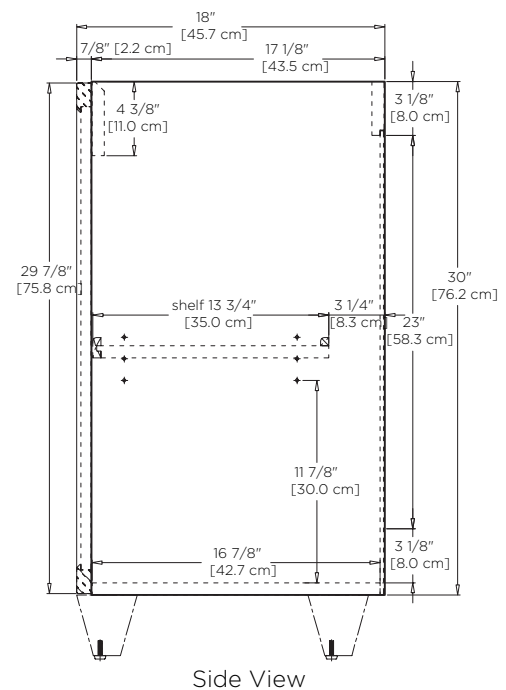

Top View

Front View

Side View

**Model :** 059324 with cone leg option

- Features :**
- 2 soft-close solid wood doors with 6-way adjustable, concealed hinges
  - Premium pull handles included
  - Concealed and adjustable wood shelf
  - Solid wood with hardwood plywood construction
  - Superior multi-step polyurethane finish provides a durable finish
  - Fully finished interior to match exterior
  - Quality German all-metal, heavy duty hardware
  - Two additional optional handle choices available
  - Two additional optional leg choices available
  - Make up tray & storage solution options available