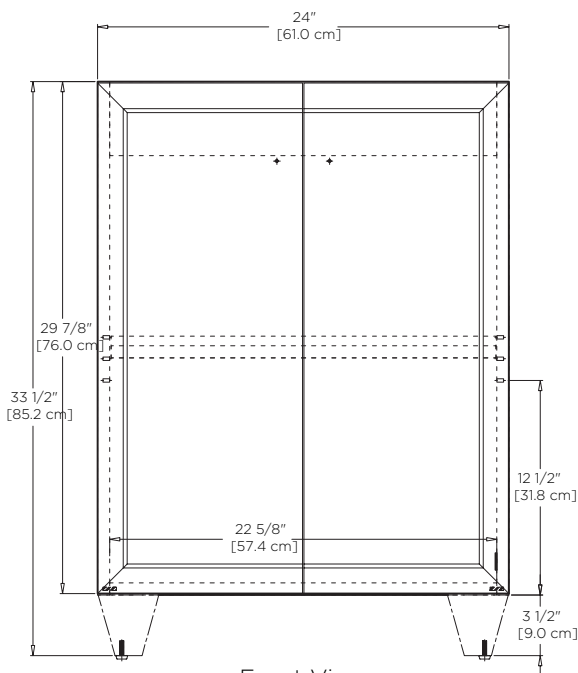

**Model :** 059324 with cube leg option

- Features :**
- 2 soft-close solid wood doors with 6-way adjustable, concealed hinges
  - Premium pull handles included
  - Concealed and adjustable wood shelf
  - Solid wood with hardwood plywood construction
  - Superior multi-step polyurethane finish provides a durable finish
  - Fully finished interior to match exterior
  - Quality German all-metal, heavy duty hardware
  - Two additional optional handle choices available
  - Two additional optional leg choices available
  - Make up tray & storage solution options available

Top View

Front View

Side View

**Model :** 059324 with cone leg option

- Features :**
- 2 soft-close solid wood doors with 6-way adjustable, concealed hinges
  - Premium pull handles included
  - Concealed and adjustable wood shelf
  - Solid wood with hardwood plywood construction
  - Superior multi-step polyurethane finish provides a durable finish
  - Fully finished interior to match exterior
  - Quality German all-metal, heavy duty hardware
  - Two additional optional handle choices available
  - Two additional optional leg choices available
  - Make up tray & storage solution options available