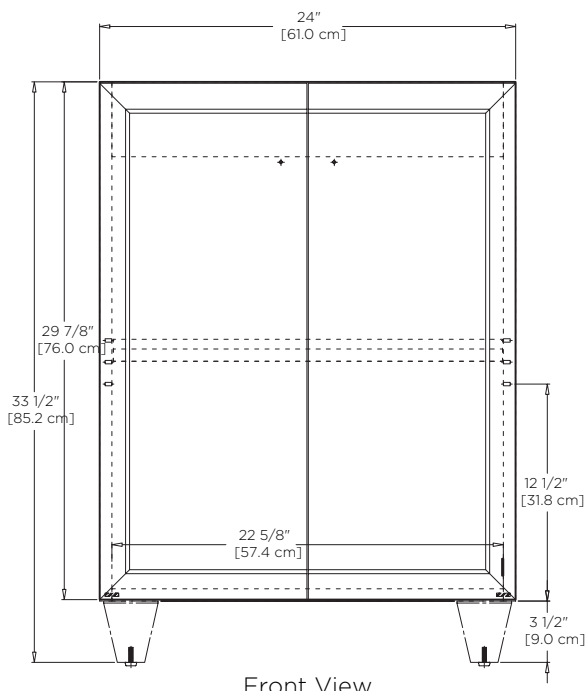

Top View

Front View