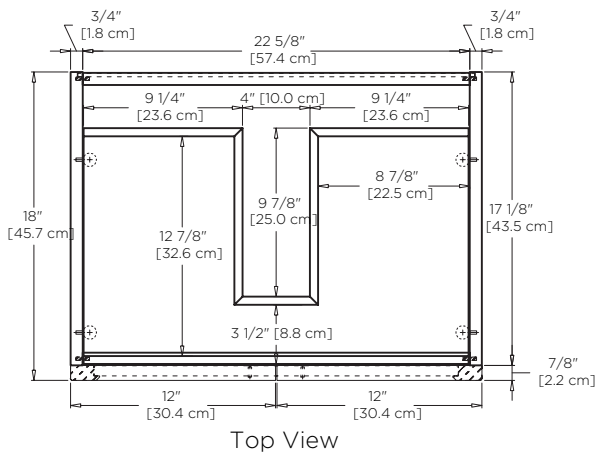

**Model :** 059324 with cube leg option

- Features :**
- 2 soft-close solid wood doors with 6-way adjustable, concealed hinges
  - Premium pull handles included
  - Concealed and adjustable wood shelf
  - Solid wood with hardwood plywood construction
  - Superior multi-step polyurethane finish provides a durable finish
  - Fully finished interior to match exterior
  - Quality German all-metal, heavy duty hardware
  - Two additional optional handle choices available
  - Two additional optional leg choices available
  - Make up tray & storage solution options available

Top View

Front View

Side View

**Model :** 059324 with cone leg option

- Features :**
- 2 soft-close solid wood doors with 6-way adjustable, concealed hinges
  - Premium pull handles included
  - Concealed and adjustable wood shelf
  - Solid wood with hardwood plywood construction
  - Superior multi-step polyurethane finish provides a durable finish
  - Fully finished interior to match exterior
  - Quality German all-metal, heavy duty hardware
  - Two additional optional handle choices available
  - Two additional optional leg choices available
  - Make up tray & storage solution options available