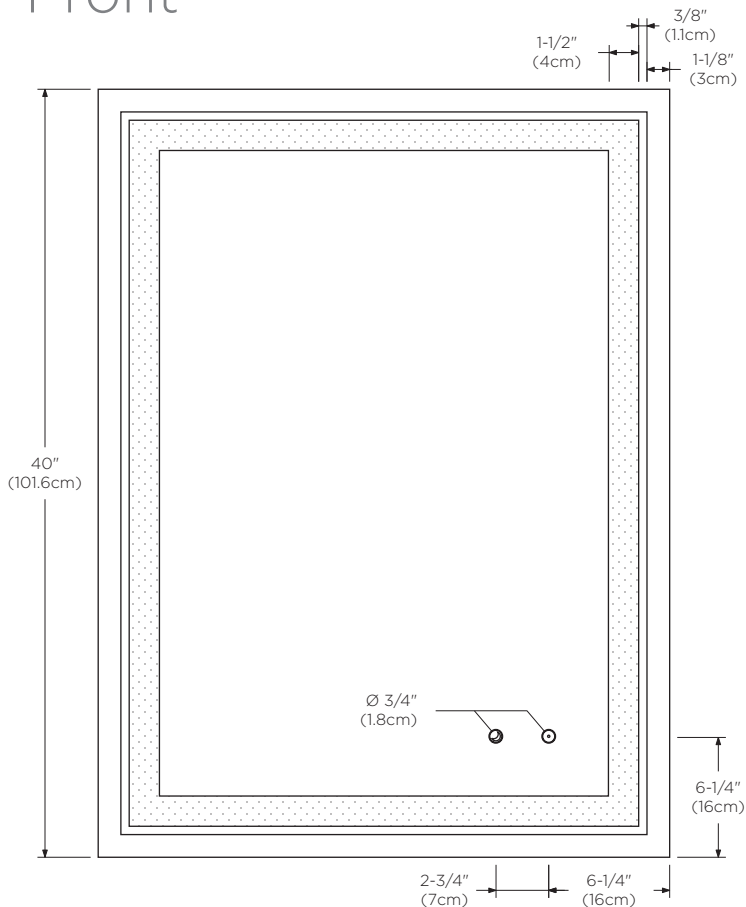

Model : 604730-FINISH

- Features :**
- Solid wood frame construction (no MDF)
 - Multi-step polyurethane finish resists moisture and scratches
 - Aluminum structure
 - Can be mounted vertically or horizontally with Z-clip mounting hardware
 - Main LED light radiates from ring on mirror front
 - LED night light illuminates from top and bottom (when mounted vertically) or sides (when mounted horizontally)
 - Touch buttons on mirror front for main light and night light
 - LED ratings: 1900 lumens, 36 W, 6000K white

Top

Front

Back