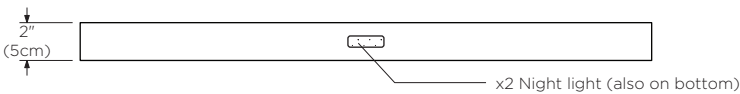

Model : 604730-FINISH

1. **Features :**
2. Solid wood frame construction (no MDF)
   - Multi-step polyurethane finish resists moisture and scratches
   - Aluminum structure
   - Can be mounted vertically or horizontally with Z-clip mounting hardware
   - Main LED light radiates from ring on mirror front
   - LED night light illuminates from top and bottom (when mounted vertically) or sides (when mounted horizontally)
   - Touch buttons on mirror front for main light and night light
   - LED ratings: 1900 lumens, 36 W, 6000K white

All Ronbow wood products are made of solid hardwood or hardwood plywood and meet strict CARB II Standards. No particle board or Micro-Density Fiberboard (MDF) are used.

Available Finishes: Navy (F22)
White (W01)
Oak Toscana (E82)

Top