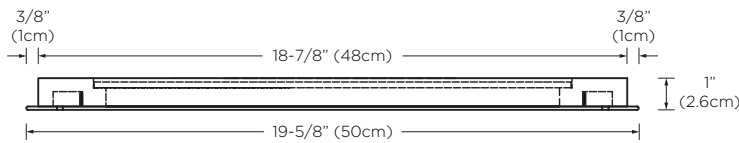

Model : E085110

Designed By: **JOAN LAO** | SPAIN

1. **Features :**
2. LED light illuminates around mirror face
   - Touch-activated LED button at bottom center of mirror
   - Solid wood construction (no MDF)
   - Multi-step polyurethane finish resists moisture and scratches
   - Surface mount installation

All Ronbow cabinets are made of solid hardwood or hardwood plywood and meet strict CARB II Standards. No particle board or Micro-Density Fiberboard (MDF) are used.

Available Finish : Drift Gray (E58)
Ebo Gray (E60)

Top