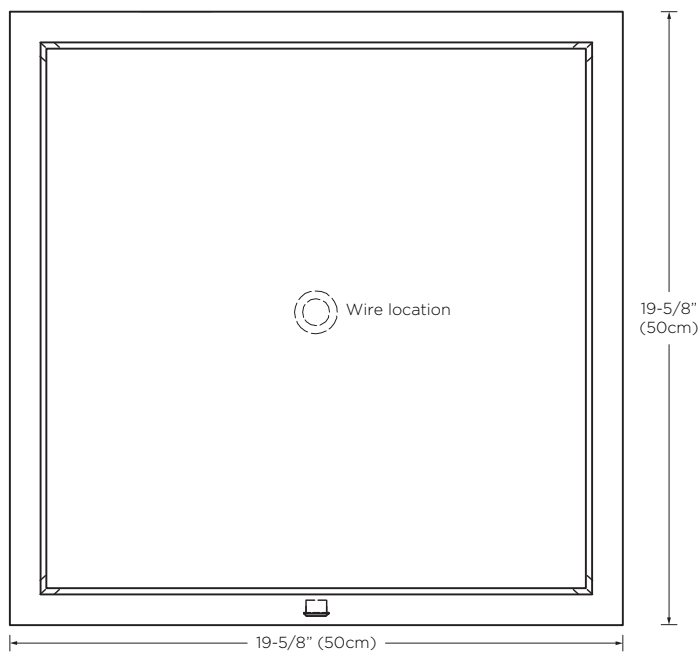

Model : E085110

Designed By: **JOAN LAO** | SPAIN

- Features :**
- LED light illuminates around mirror face
  - Touch-activated LED button at bottom center of mirror
  - Solid wood construction (no MDF)
  - Multi-step polyurethane finish resists moisture and scratches
  - Surface mount installation

### Side