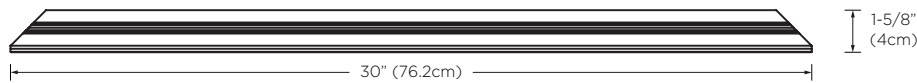

Model : E095613

Designed By: PININFARINA | ITALY

- Features :** Bluetooth® technology with integrated speakers on mirror sides
Bluetooth® button on bottom left of mirror
LED light on top center front
Motion-activated LED light sensor on bottom right corner of mirror
Accent mood lighting on top and bottom
Satin Aluminum (SA) finish
Surface mount installation

Available Finish : Satin Aluminum (SA)

Top

Front

Side