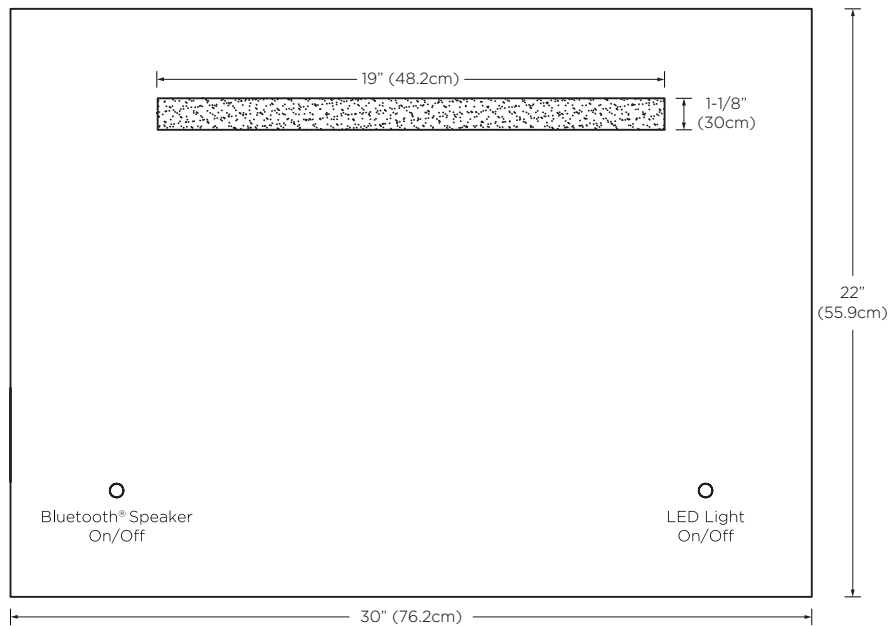

Model : E095613

Designed By: PININFARINA | ITALY

- Features :** Bluetooth® technology with integrated speakers on mirror sides
Bluetooth® button on bottom left of mirror
LED light on top center front
Motion-activated LED light sensor on bottom right corner of mirror
Accent mood lighting on top and bottom
Satin Aluminum (SA) finish
Surface mount installation

Available Finish : Satin Aluminum (SA)

Top

Front

Side