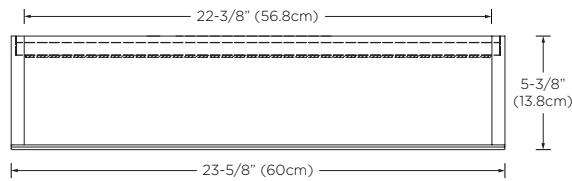

Model : E045612

Designed By: **KURZ KURZ DESIGN | GERMANY**

1. **Features :**
2. Natural exposed plywood edge detail
   - LED lights illuminates from top
   - Touch-activated LED button at bottom center of cabinet
   - Unique curved design accent piece on top
   - 1 exterior mirror and 2 interior mirrors
   - 1 soft-close door with Blum hardware
   - Open bottom shelf
   - Door opens from right to left
   - 2 interior glass shelves
   - Solid wood construction (no MDF)
   - Surface mount hardware included

All Ronbow cabinets are made of solid hardwood or hardwood plywood and meet strict CARB II Standards. No particle board or Micro-Density Fiberboard (MDF) are used.

Available Finish : Glossy White (E23)

Top