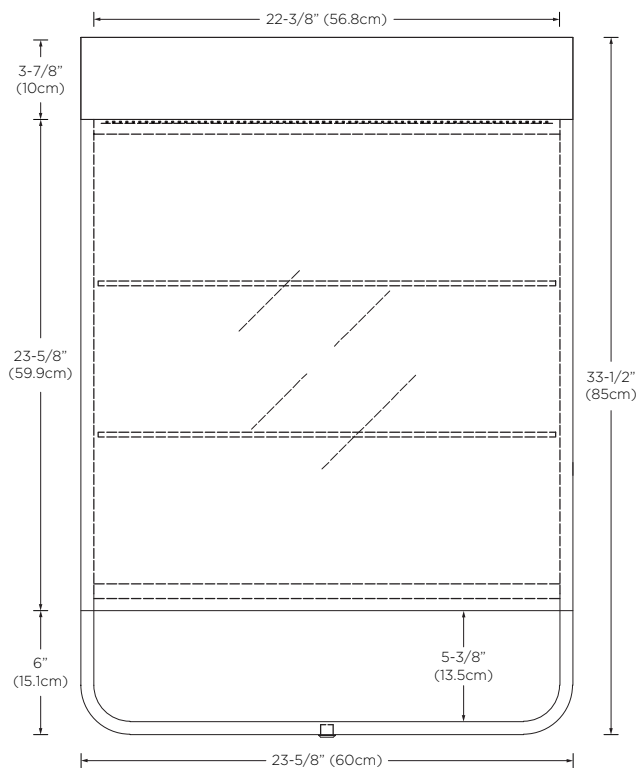

**Model :** E045612

Designed By: **KURZ KURZ DESIGN | GERMANY**

- Features :**
- Natural exposed plywood edge detail
  - LED lights illuminates from top
  - Touch-activated LED button at bottom center of cabinet
  - Unique curved design accent piece on top
  - 1 exterior mirror and 2 interior mirrors
  - 1 soft-close door with Blum hardware
  - Open bottom shelf
  - Door opens from right to left
  - 2 interior glass shelves
  - Solid wood construction (no MDF)
  - Surface mount hardware included

Top

Front

Side