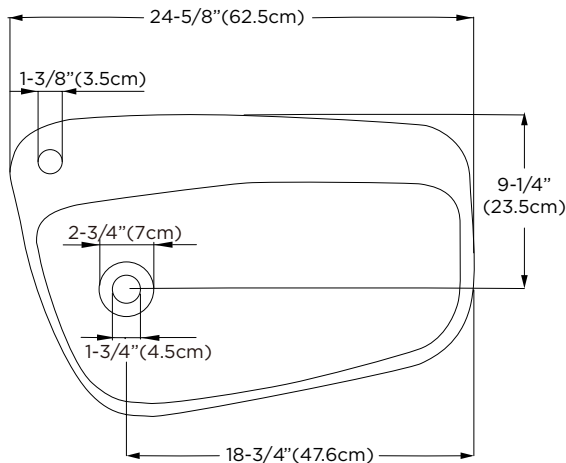

Model : E012005-WH

Designed By: **PHOENIX DESIGN | GERMANY**

Features : No overflow
Works with drain: 700103, 700204, 702503, 703606-WH, 703703-WH
Note: Drain 703606-WH and 703703-WH comes with attached matching ceramic cover
Drain sold separately
On full-size hole or off full-size hole
U.S PATENT D745121

Available Finish : White

Codes/Standards Applicable : Specified model meets or exceeds the following:
- ASME A112.19.2
- IAPMO/cUPC
- CSA B45
- CMR 248

Top

Front

Side