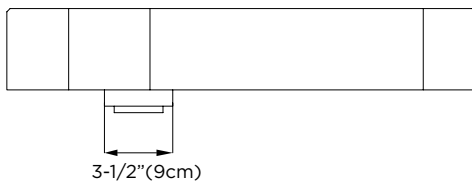

Model : E012005-WH

Designed By: **PHOENIX DESIGN | GERMANY**

Features : No overflow
Works with drain: 700103, 700204, 702503, 703606-WH, 703703-WH
Note: Drain 703606-WH and 703703-WH comes with attached matching ceramic cover
Drain sold separately
On full-size hole or off full-size hole
U.S PATENT D745121

Available Finish : White

Codes/Standards Applicable : Specified model meets or exceeds the following:
- ASME A112.19.2
- IAPMO/cUPC
- CSA B45
- CMR 248

Top

Front

Side