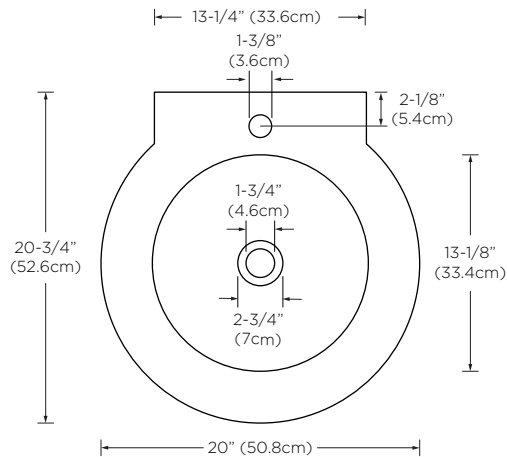

Model : E082520-1-WH

Designed By: **MATTEO THUN & ANTONIO RODRIGUEZ** | ITALY

Features : No overflow
Works with drains: 703606-WH, 703703-WH
Drains 703606-WH and 703703-WH come with attached matching ceramic cover
Drain sold separately
U.S. PATENT PENDING

Available Finish : White (WH)

Codes/Standards Applicable : Specified model meets or exceeds the following:

- ASME A112.19.2
- IAPMO/cUPC
- CSA B45
- CMR 248

Top

Front

Side