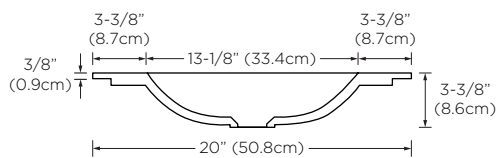

Available Finish : White (WH)

Codes/Standards Applicable : Specified model meets or exceeds the following:

- ASME A112.19.2
- IAPMO/cUPC
- CSA B45
- CMR 248

Top

Front

Side